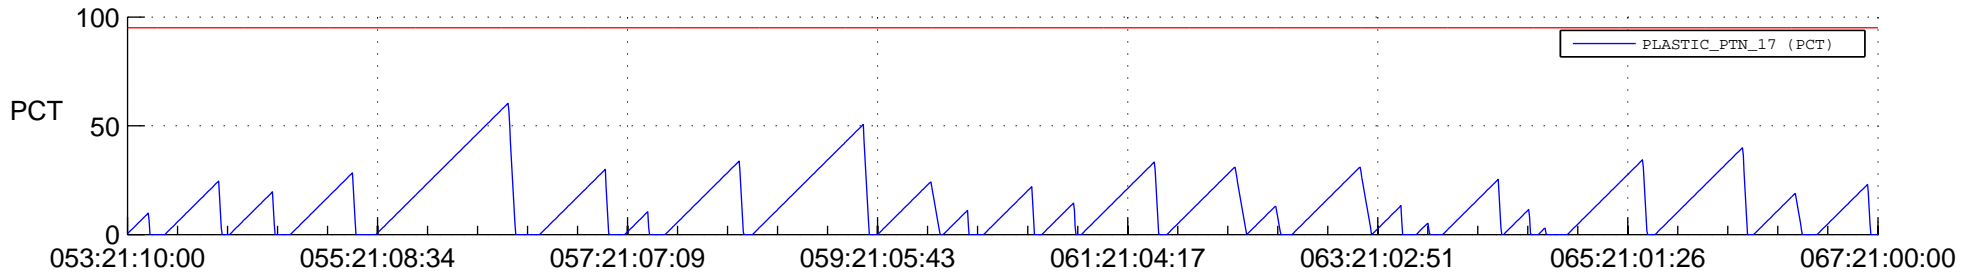

## SWAVES\_Percent\_Full\_Prediction

## Spacecraft\_DownLink\_Rate

Ground Time (2020:053:21:10:00.000 -2020:067:21:00:00.000)