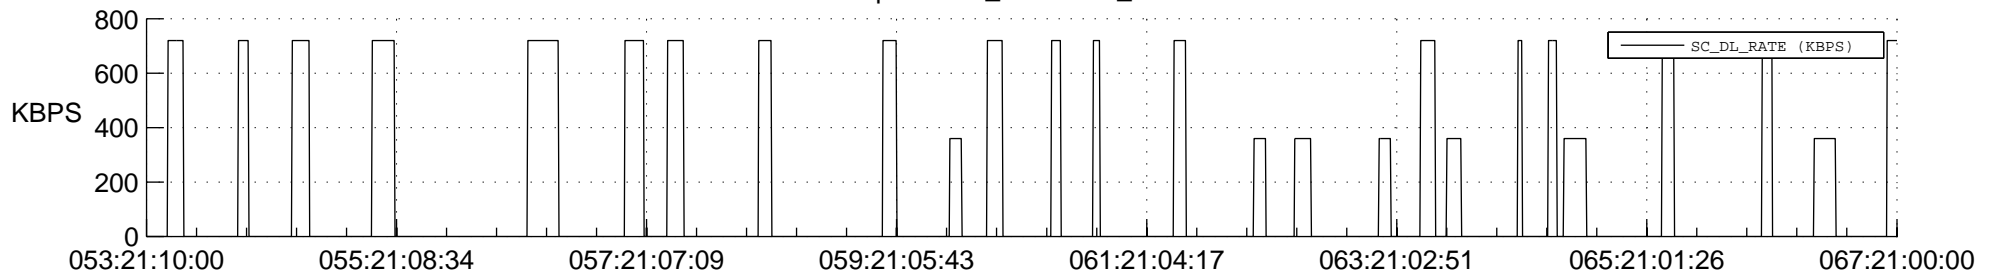

## Spacecraft\_DownLink\_Rate

Ground Time (2020:053:21:10:00.000 -2020:067:21:00:00.000)