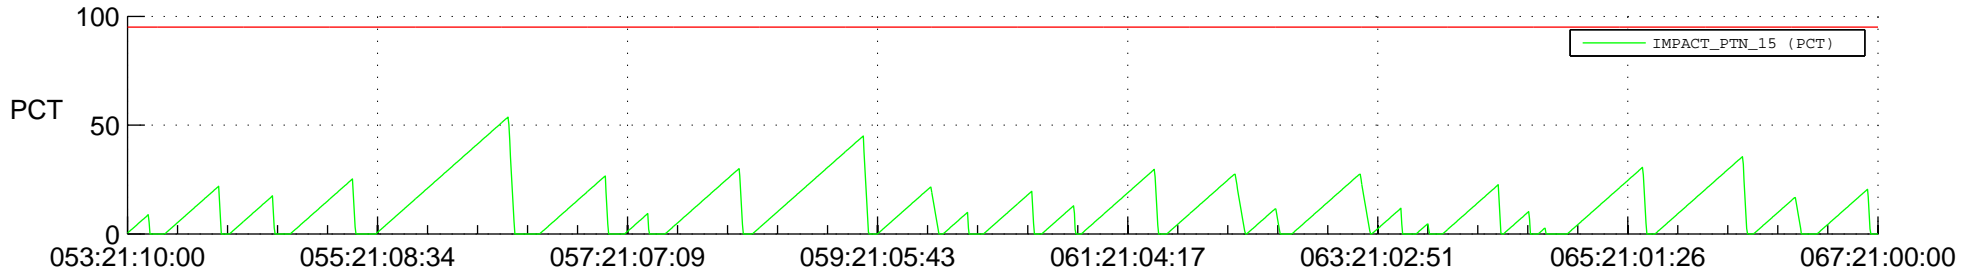

IMPACT_Percent_Full_Prediction