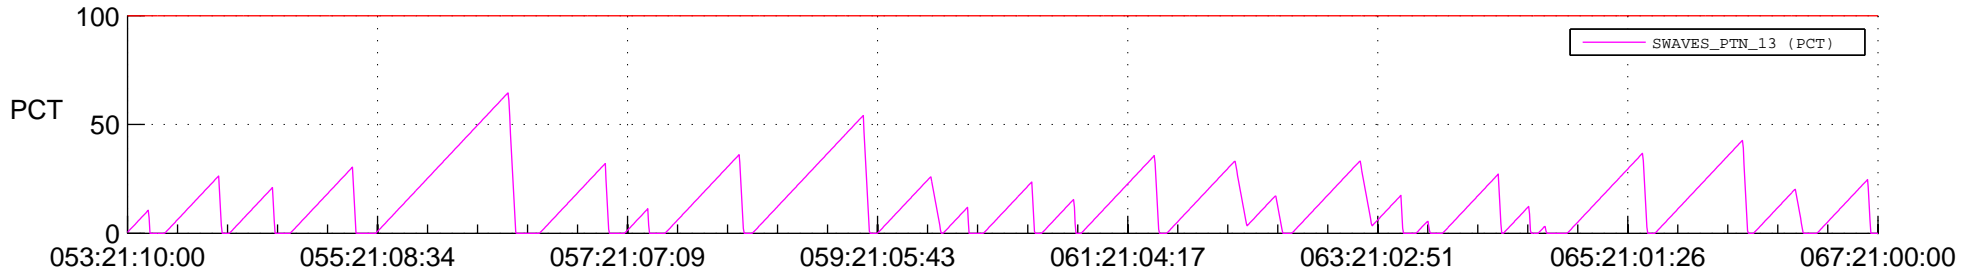

## SWAVES\_Percent\_Full\_Prediction

## Spacecraft\_DownLink\_Rate

Ground Time (2020:053:21:10:00.000 -2020:067:21:00:00.000)