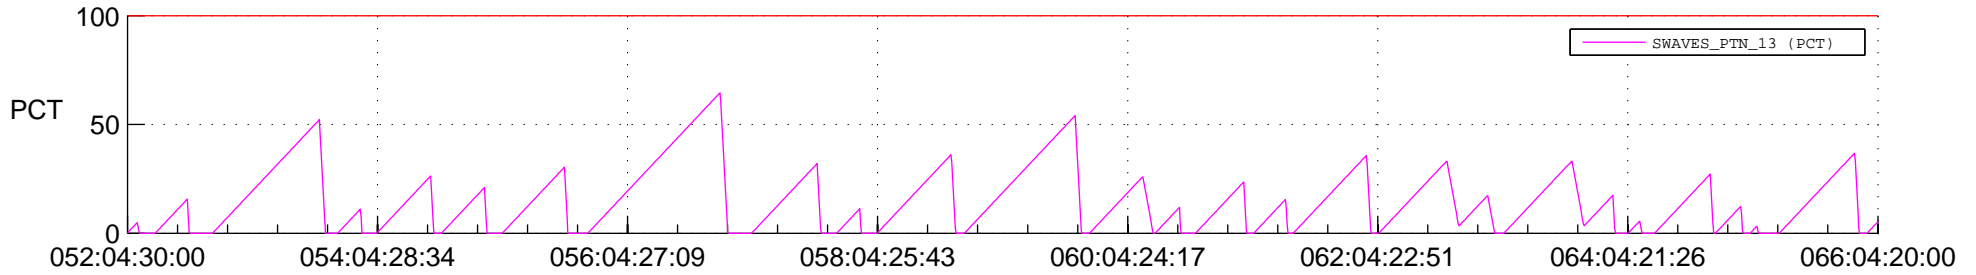

STEREO AHEAD SSR PCT Full Prediction

SWAVES_Percent_Full_Prediction

IMPACT_Percent_Full_Prediction

PLASTIC_Percent_Full_Prediction

Spacecraft_DownLink_Rate