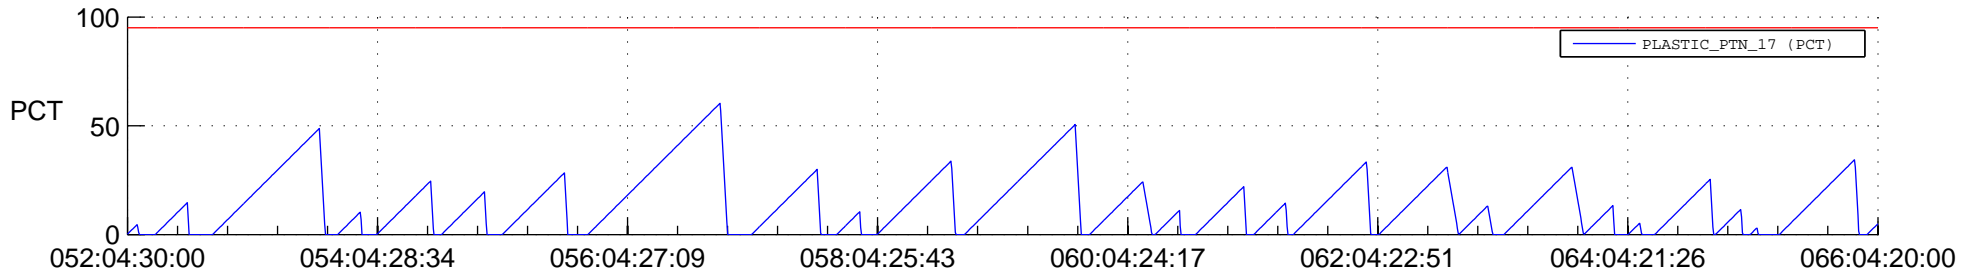

STEREO AHEAD SSR PCT Full Prediction

SWAVES_Percent_Full_Prediction

IMPACT_Percent_Full_Prediction

PLASTIC_Percent_Full_Prediction

Spacecraft_DownLink_Rate