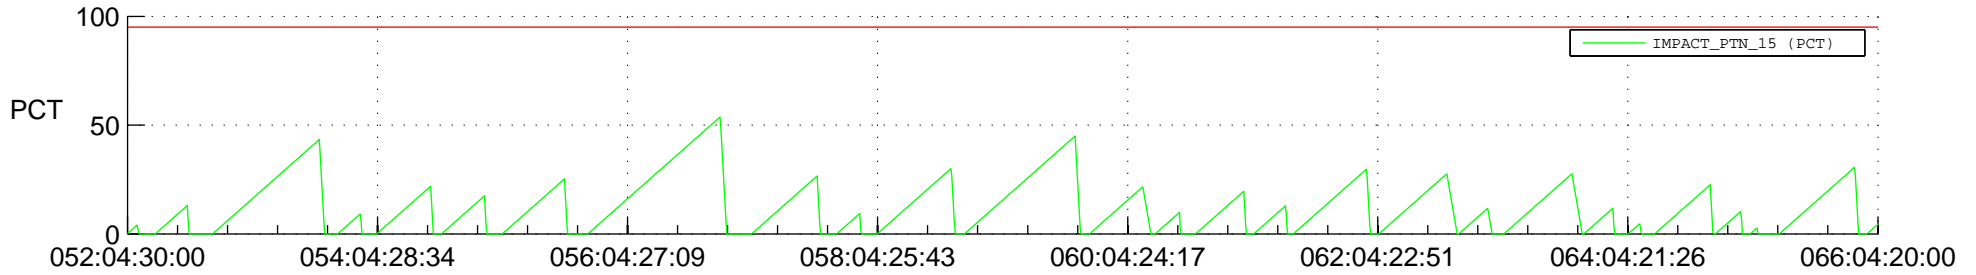

STEREO AHEAD SSR PCT Full Prediction

SWAVES_Percent_Full_Prediction

IMPACT_Percent_Full_Prediction

PLASTIC_Percent_Full_Prediction

Spacecraft_DownLink_Rate