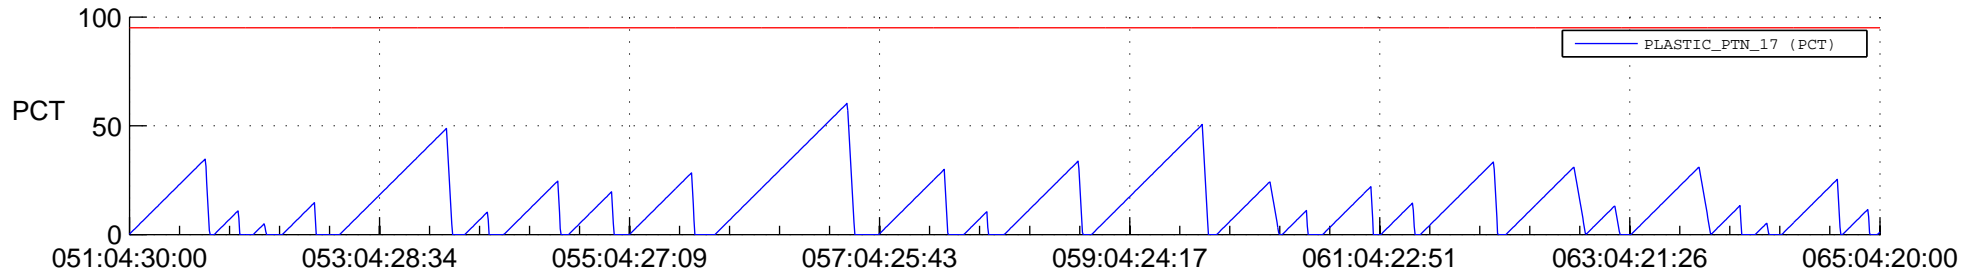

STEREO AHEAD SSR PCT Full Prediction

SWAVES_Percent_Full_Prediction

IMPACT_Percent_Full_Prediction

PLASTIC_Percent_Full_Prediction

Spacecraft_DownLink_Rate

Ground Time (2020:051:04:30:00.000 -2020:065:04:20:00.000)