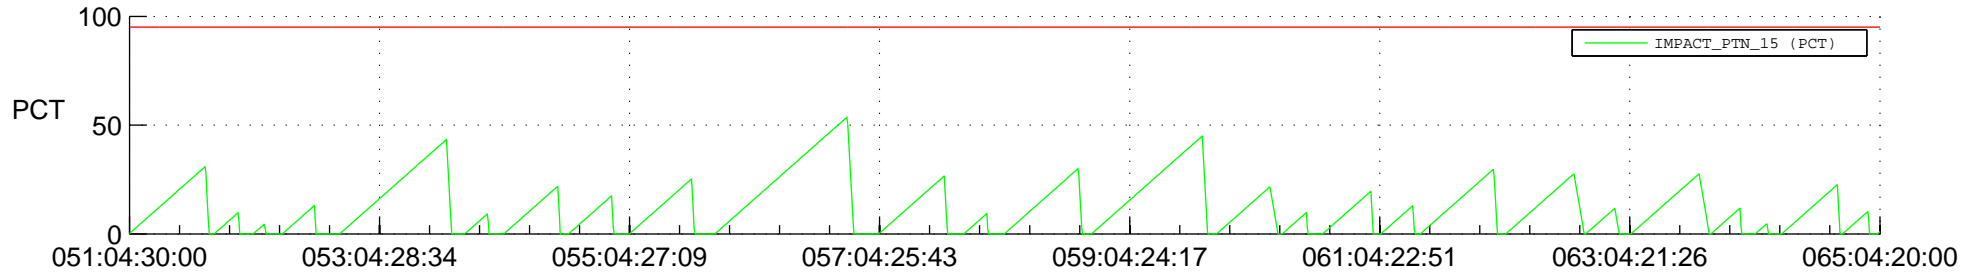

STEREO AHEAD SSR PCT Full Prediction

SWAVES_Percent_Full_Prediction

IMPACT_Percent_Full_Prediction

PLASTIC_Percent_Full_Prediction

Spacecraft_DownLink_Rate

Ground Time (2020:051:04:30:00.000 -2020:065:04:20:00.000)