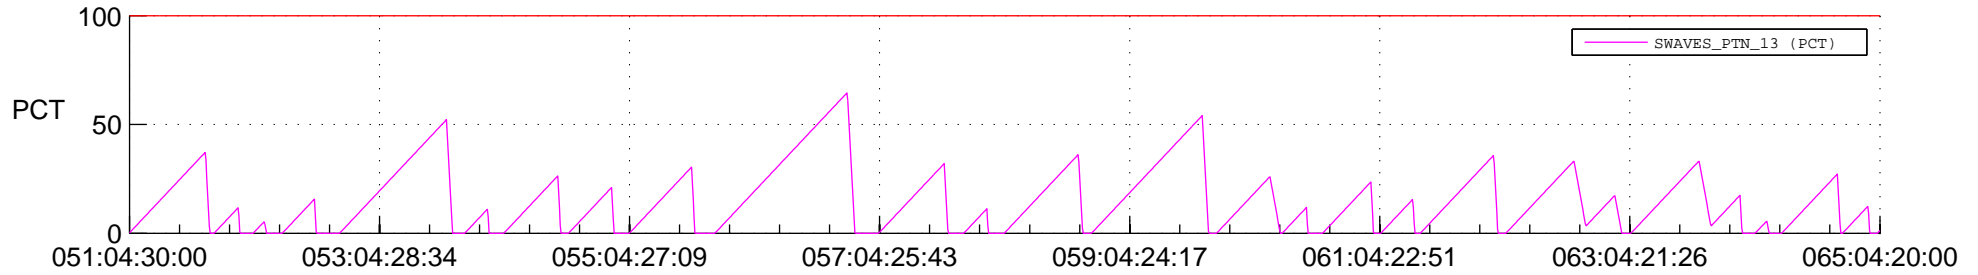

STEREO AHEAD SSR PCT Full Prediction

SWAVES_Percent_Full_Prediction

IMPACT_Percent_Full_Prediction

PLASTIC_Percent_Full_Prediction

Spacecraft_DownLink_Rate

Ground Time (2020:051:04:30:00.000 -2020:065:04:20:00.000)