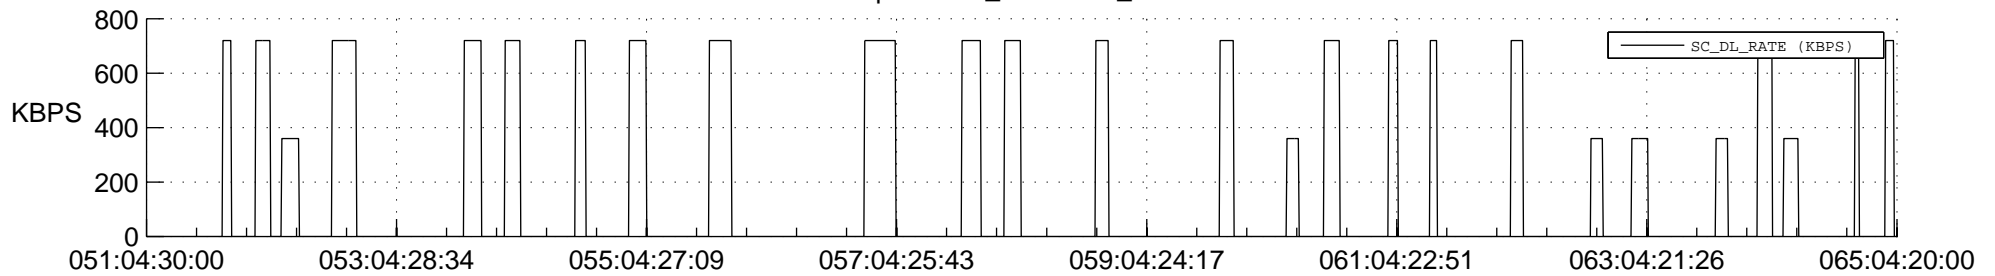

STEREO AHEAD SSR PCT Full Prediction

SWAVES_Percent_Full_Prediction

IMPACT_Percent_Full_Prediction

PLASTIC_Percent_Full_Prediction

Spacecraft_DownLink_Rate

Ground Time (2020:051:04:30:00.000 -2020:065:04:20:00.000)