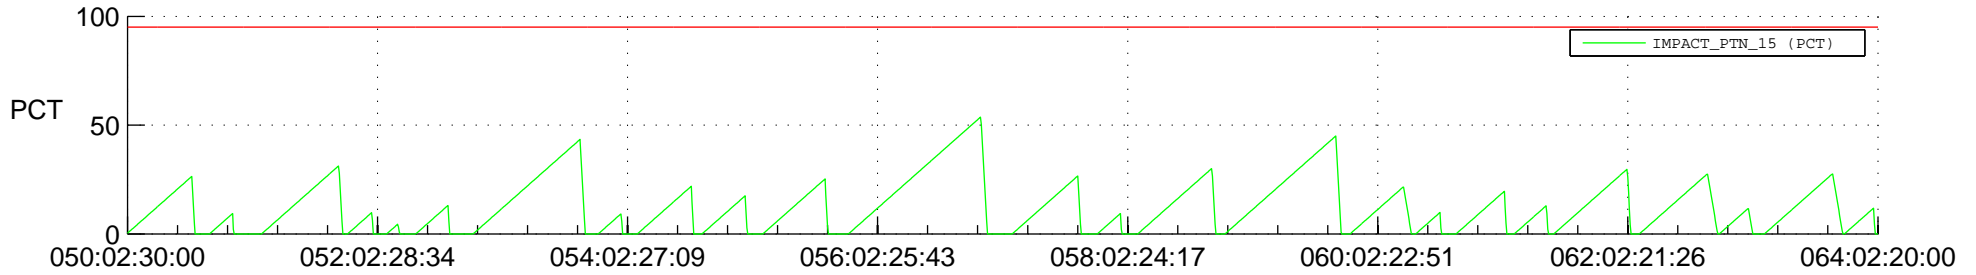

STEREO AHEAD SSR PCT Full Prediction

SWAVES_Percent_Full_Prediction

IMPACT_Percent_Full_Prediction

PLASTIC_Percent_Full_Prediction

Spacecraft_DownLink_Rate