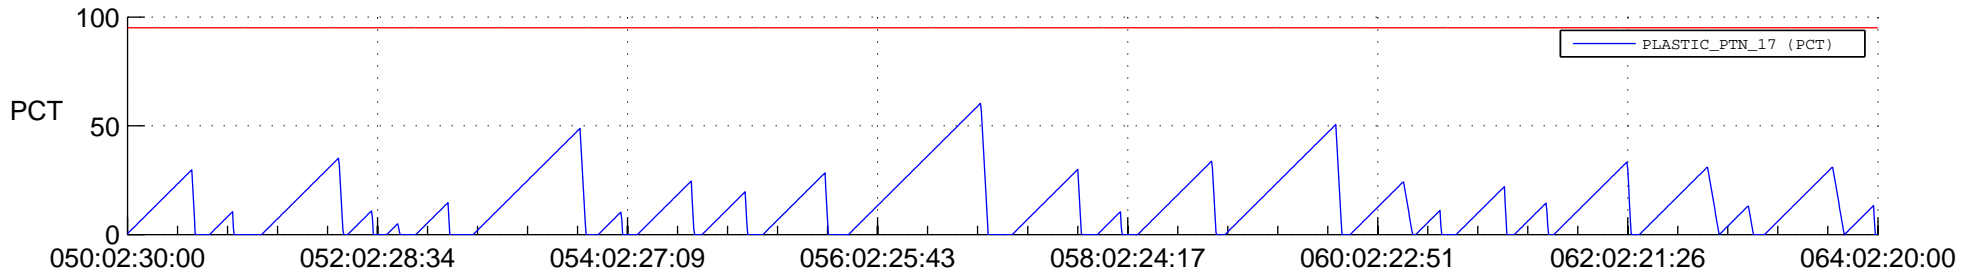

STEREO AHEAD SSR PCT Full Prediction

SWAVES_Percent_Full_Prediction

IMPACT_Percent_Full_Prediction

PLASTIC_Percent_Full_Prediction

Spacecraft_DownLink_Rate