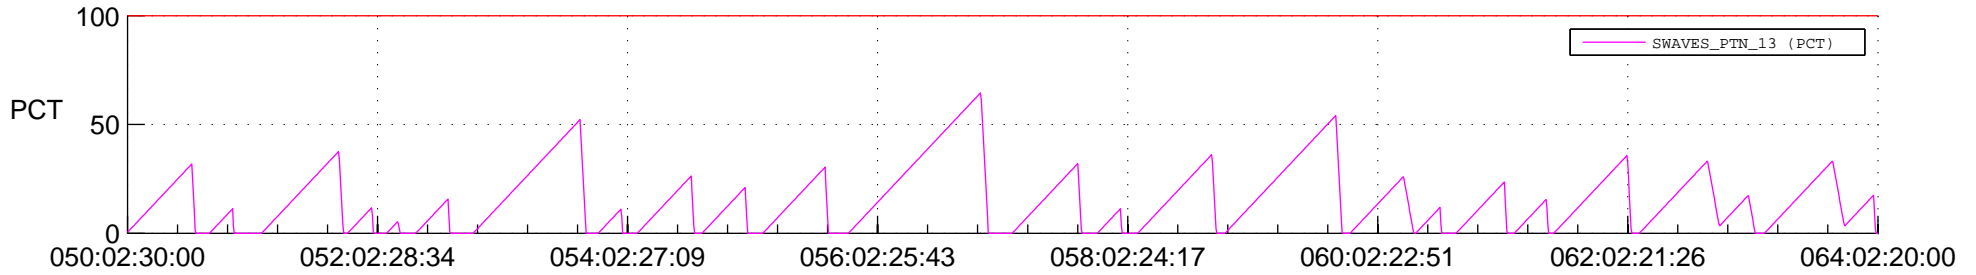

STEREO AHEAD SSR PCT Full Prediction

SWAVES_Percent_Full_Prediction

IMPACT_Percent_Full_Prediction

PLASTIC_Percent_Full_Prediction

Spacecraft_DownLink_Rate