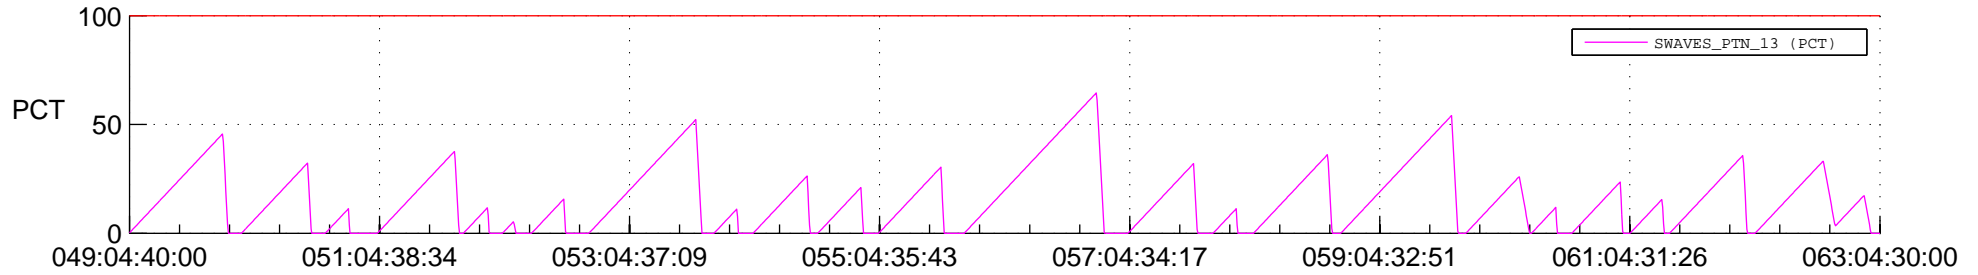

STEREO AHEAD SSR PCT Full Prediction

SWAVES_Percent_Full_Prediction