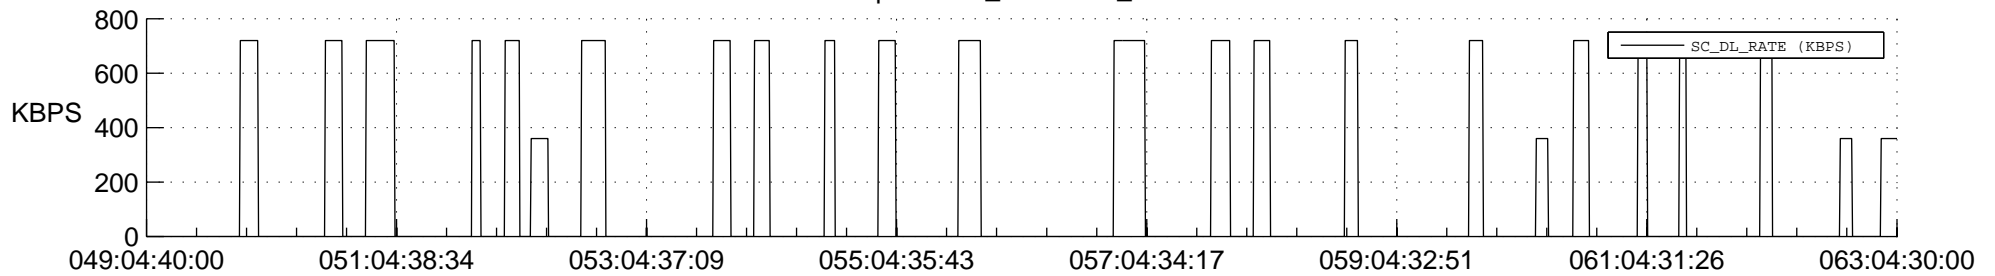

## Spacecraft\_DownLink\_Rate

Ground Time (2020:049:04:40:00.000 -2020:063:04:30:00.000)