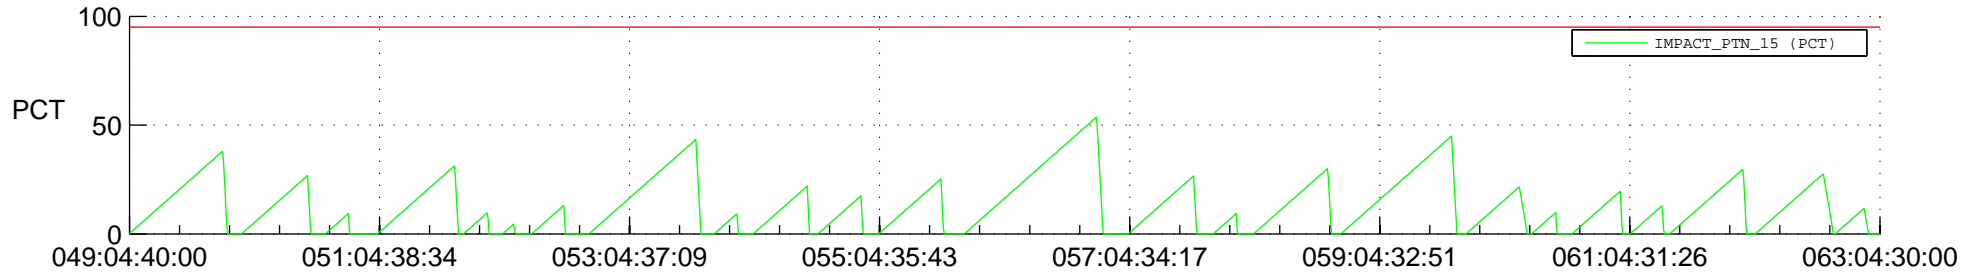

IMPACT_Percent_Full_Prediction