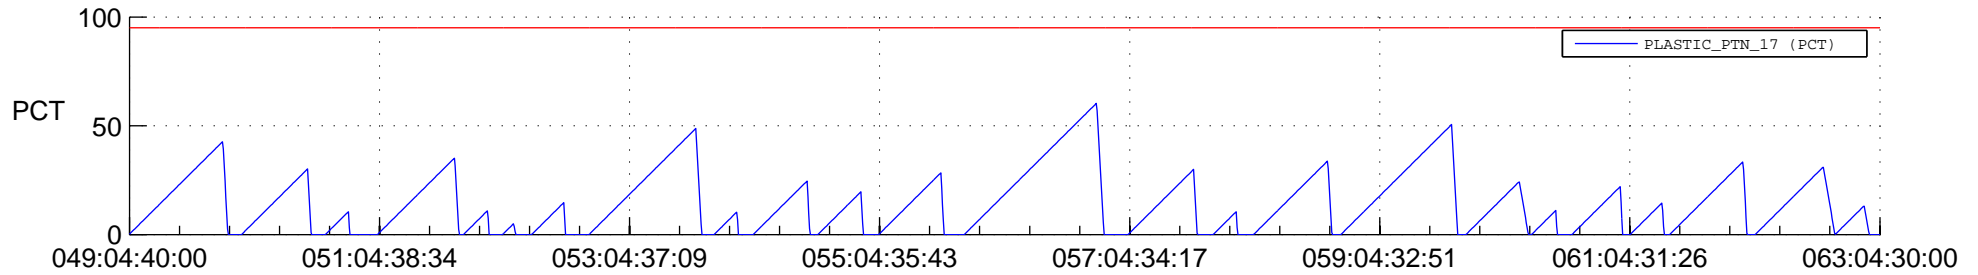

## SWAVES\_Percent\_Full\_Prediction

## Spacecraft\_DownLink\_Rate

Ground Time (2020:049:04:40:00.000 -2020:063:04:30:00.000)