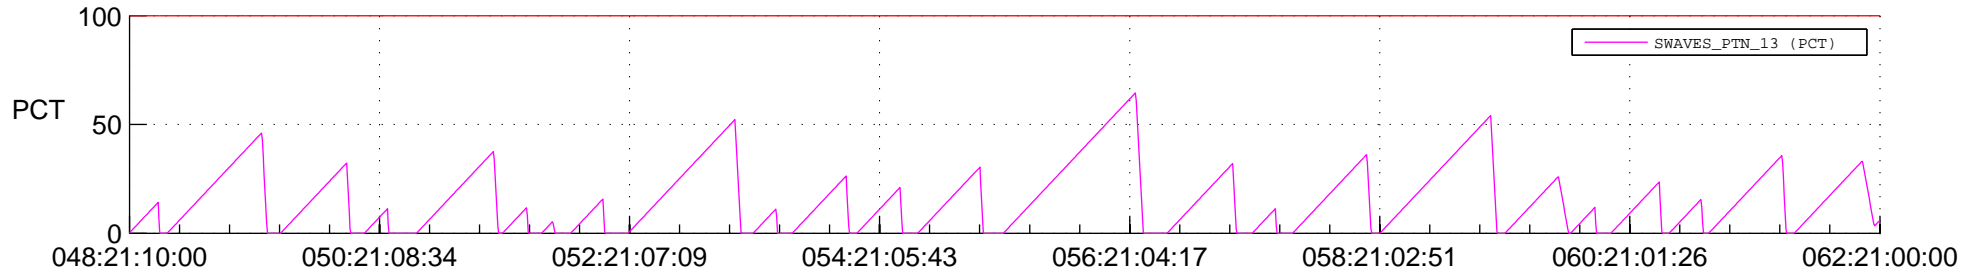

STEREO AHEAD SSR PCT Full Prediction

SWAVES_Percent_Full_Prediction

IMPACT_Percent_Full_Prediction

PLASTIC_Percent_Full_Prediction

Spacecraft_DownLink_Rate