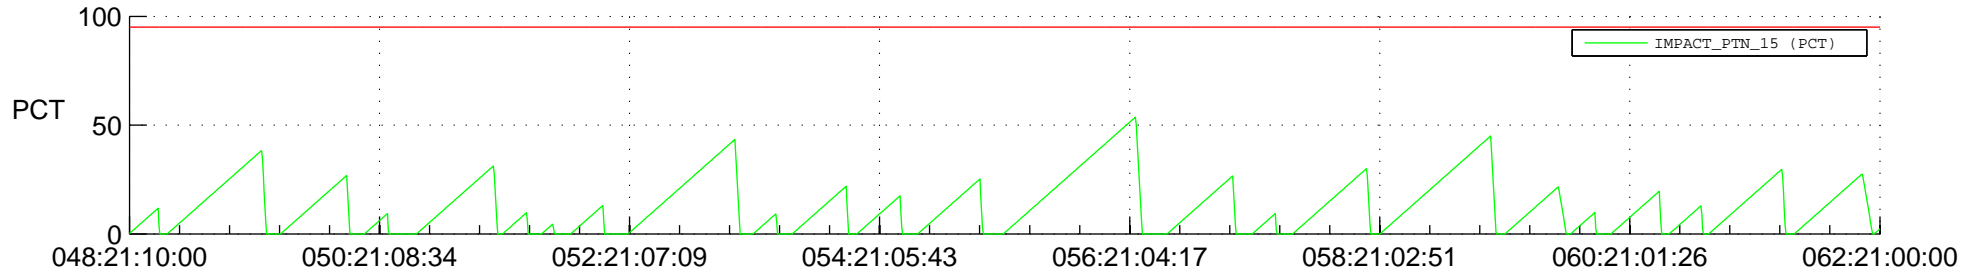

STEREO AHEAD SSR PCT Full Prediction

SWAVES_Percent_Full_Prediction

IMPACT_Percent_Full_Prediction

PLASTIC_Percent_Full_Prediction

Spacecraft_DownLink_Rate