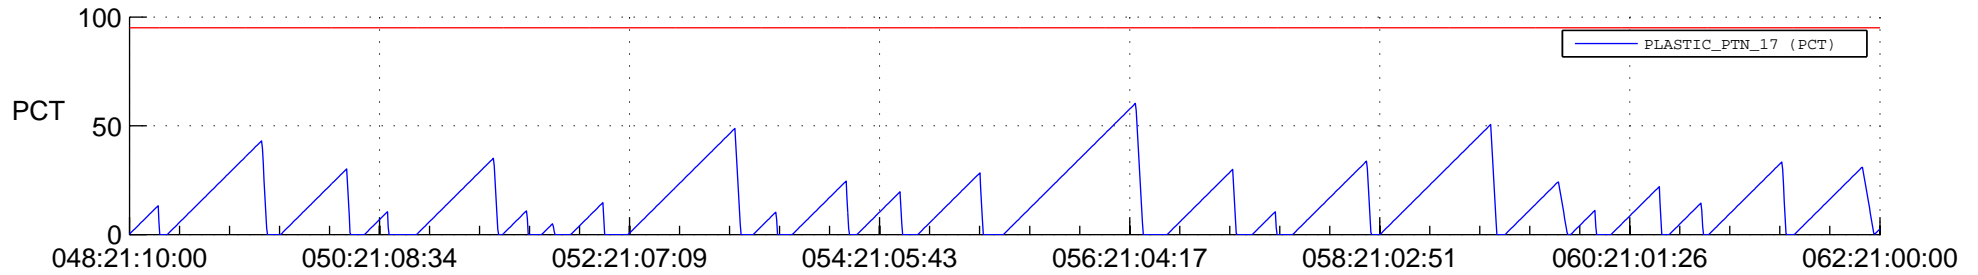

STEREO AHEAD SSR PCT Full Prediction

SWAVES_Percent_Full_Prediction

IMPACT_Percent_Full_Prediction

PLASTIC_Percent_Full_Prediction

Spacecraft_DownLink_Rate