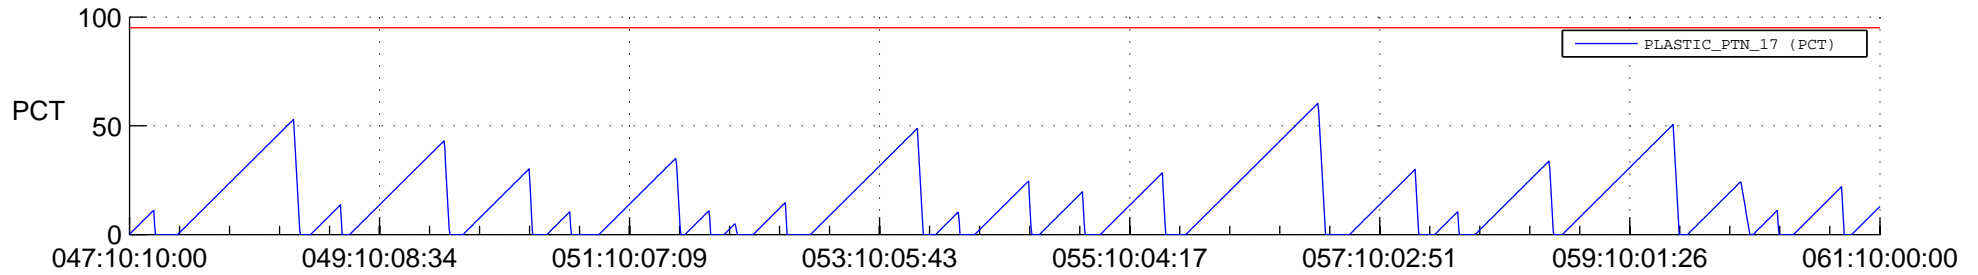

STEREO AHEAD SSR PCT Full Prediction

SWAVES_Percent_Full_Prediction

IMPACT_Percent_Full_Prediction

PLASTIC_Percent_Full_Prediction

Spacecraft_DownLink_Rate