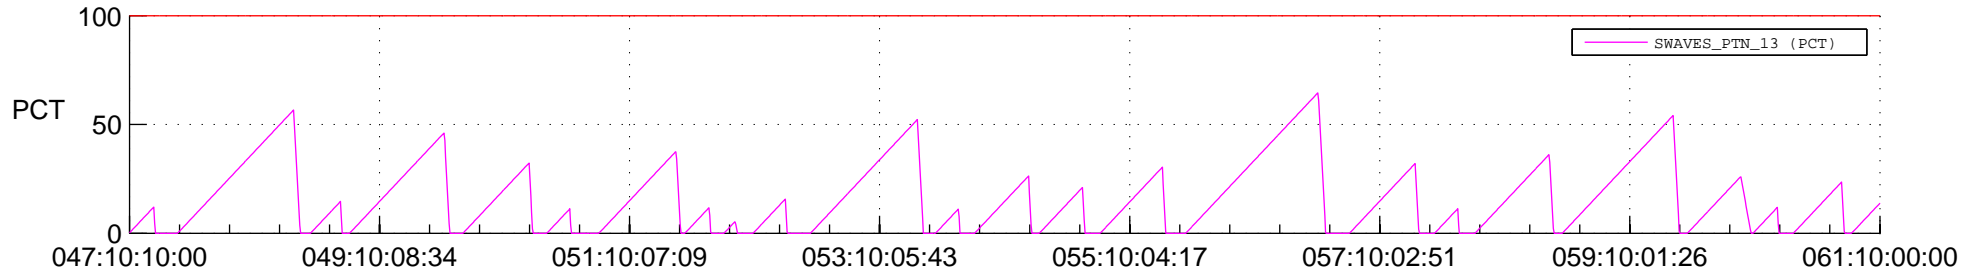

STEREO AHEAD SSR PCT Full Prediction

SWAVES_Percent_Full_Prediction

IMPACT_Percent_Full_Prediction

PLASTIC_Percent_Full_Prediction

Spacecraft_DownLink_Rate