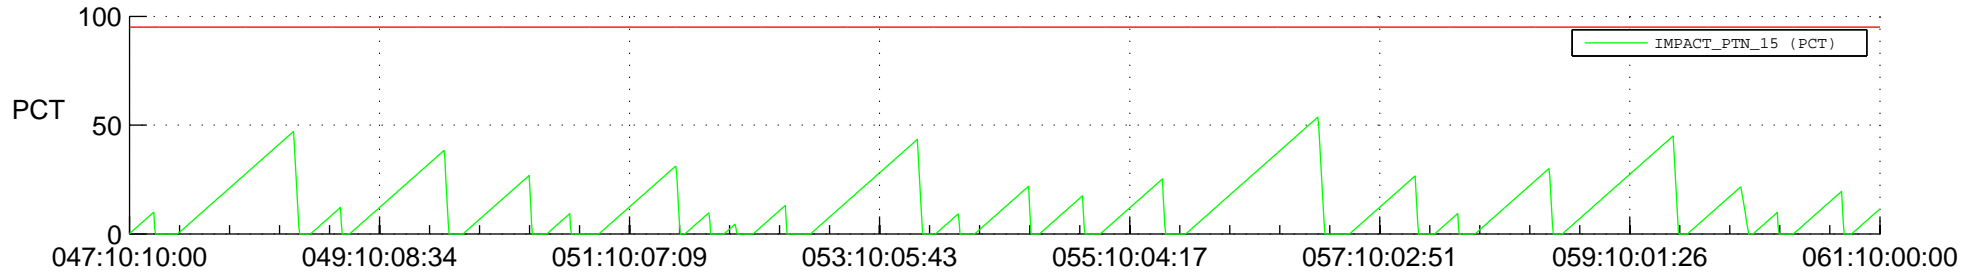

STEREO AHEAD SSR PCT Full Prediction

SWAVES_Percent_Full_Prediction

IMPACT_Percent_Full_Prediction

PLASTIC_Percent_Full_Prediction

Spacecraft_DownLink_Rate