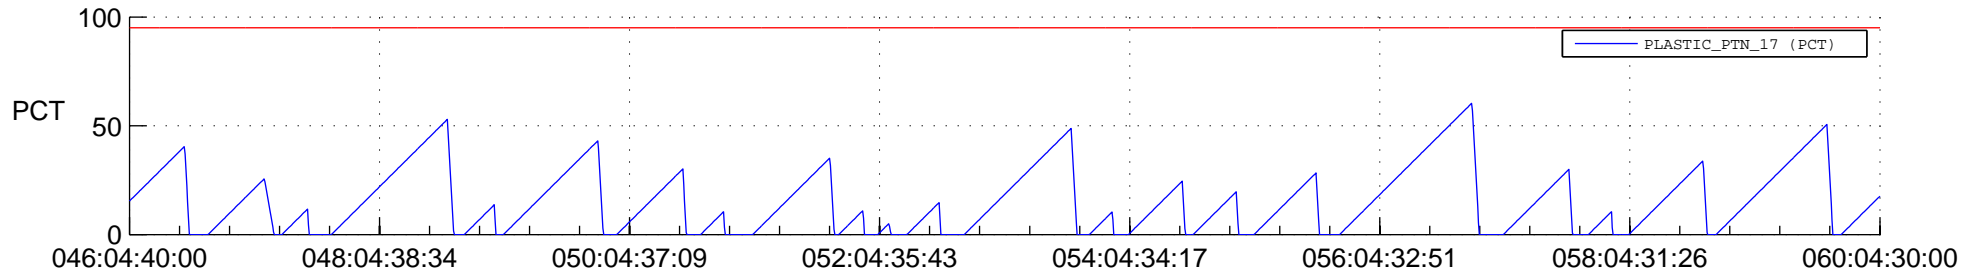

## SWAVES\_Percent\_Full\_Prediction

## Spacecraft\_DownLink\_Rate

Ground Time (2020:046:04:40:00.000 -2020:060:04:30:00.000)

/disks/d81/project/stereo/mops/assessment/ahead/automation/output/engdump/yesterday/ahead\_ssr\_predict\_2020\_046.csv