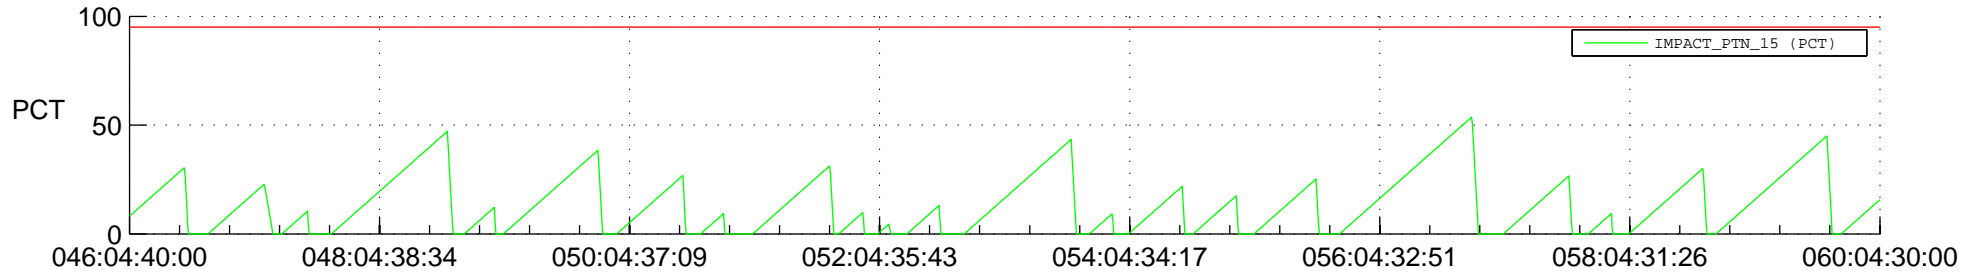

IMPACT_Percent_Full_Prediction