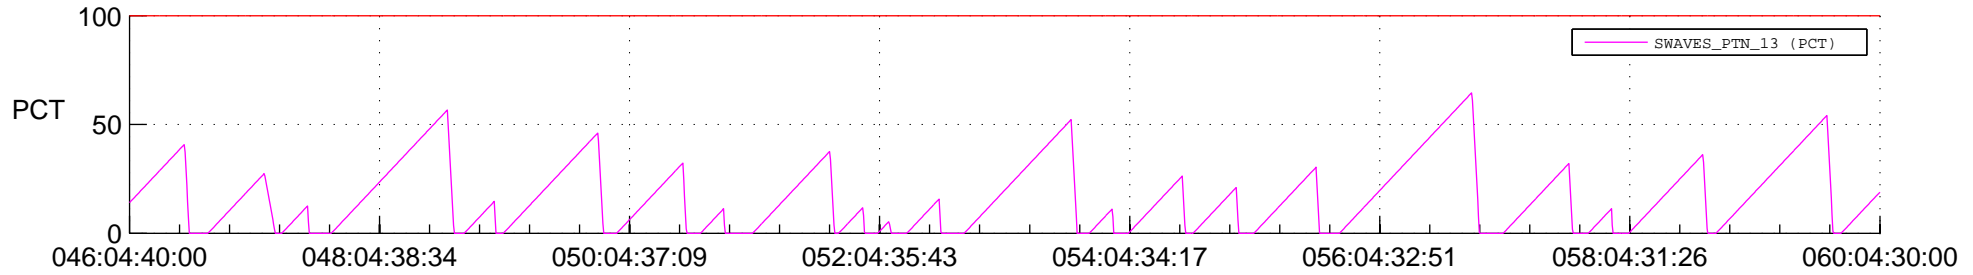

## SWAVES\_Percent\_Full\_Prediction

## Spacecraft\_DownLink\_Rate

Ground Time (2020:046:04:40:00.000 -2020:060:04:30:00.000)

/disks/d81/project/stereo/mops/assessment/ahead/automation/output/engdump/yesterday/ahead\_ssr\_predict\_2020\_046.csv