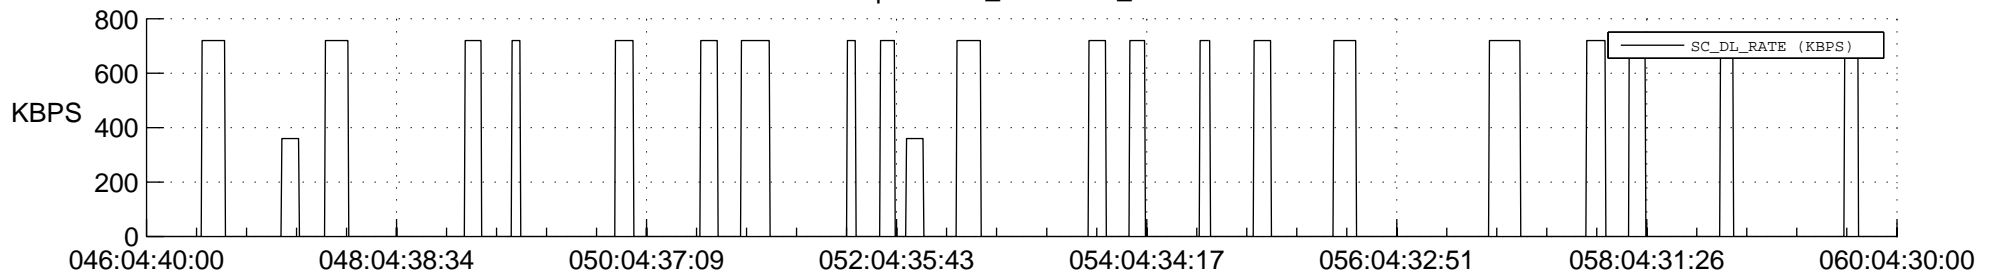

## Spacecraft\_DownLink\_Rate

Ground Time (2020:046:04:40:00.000 -2020:060:04:30:00.000)

/disks/d81/project/stereo/mops/assessment/ahead/automation/output/engdump/yesterday/ahead\_ssr\_predict\_2020\_046.csv