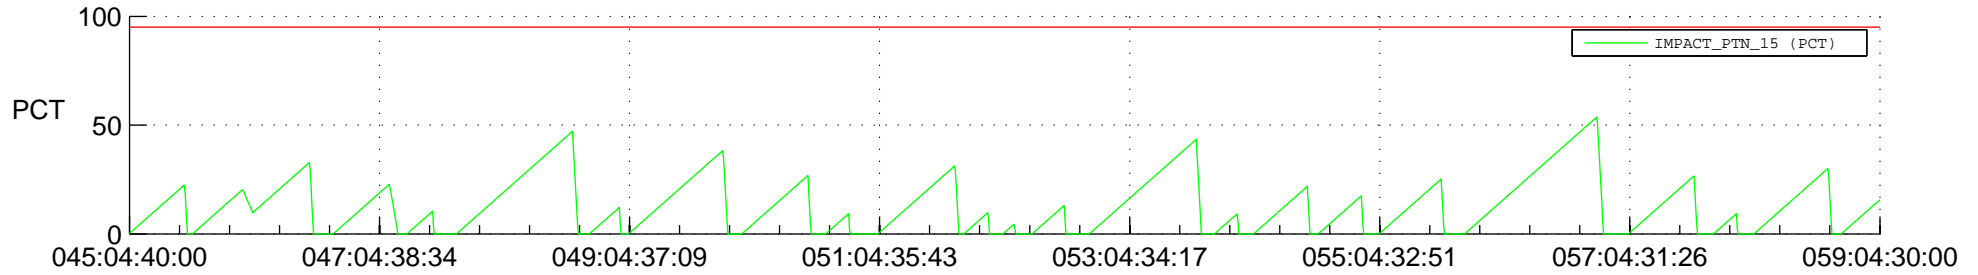

STEREO AHEAD SSR PCT Full Prediction

SWAVES_Percent_Full_Prediction

IMPACT_Percent_Full_Prediction

PLASTIC_Percent_Full_Prediction

Spacecraft_DownLink_Rate

Ground Time (2020:045:04:40:00.000 -2020:059:04:30:00.000)