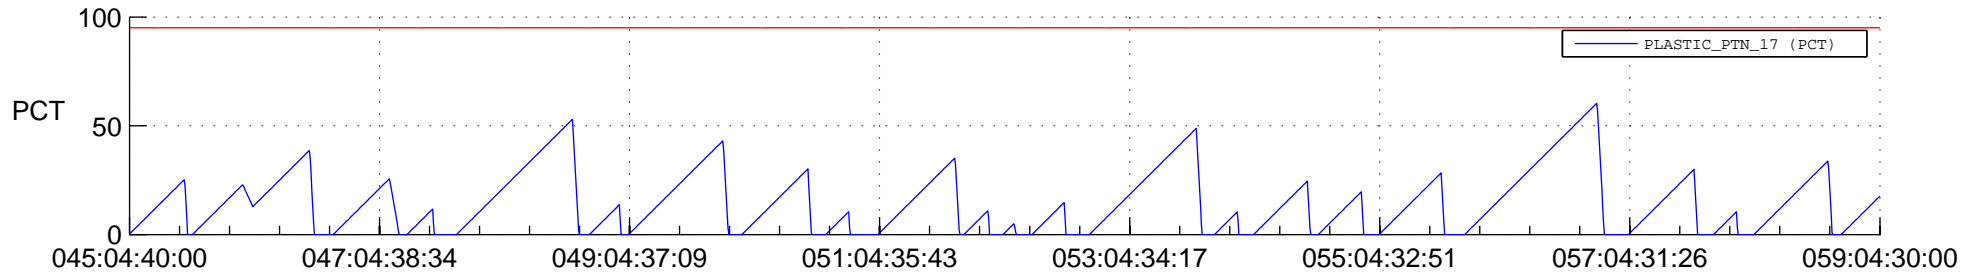

STEREO AHEAD SSR PCT Full Prediction

SWAVES_Percent_Full_Prediction

IMPACT_Percent_Full_Prediction

PLASTIC_Percent_Full_Prediction

Spacecraft_DownLink_Rate

Ground Time (2020:045:04:40:00.000 -2020:059:04:30:00.000)