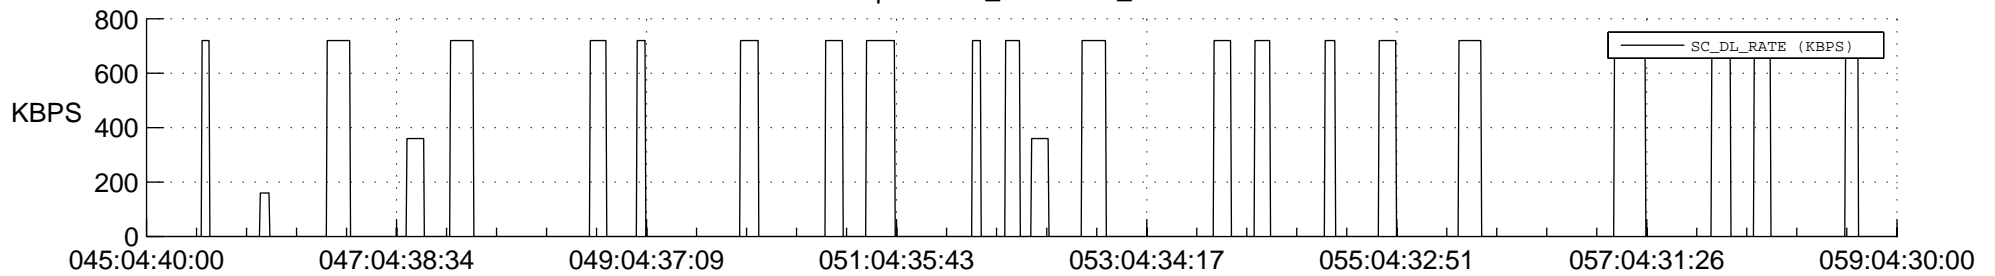

STEREO AHEAD SSR PCT Full Prediction

SWAVES_Percent_Full_Prediction

IMPACT_Percent_Full_Prediction

PLASTIC_Percent_Full_Prediction

Spacecraft_DownLink_Rate

Ground Time (2020:045:04:40:00.000 -2020:059:04:30:00.000)