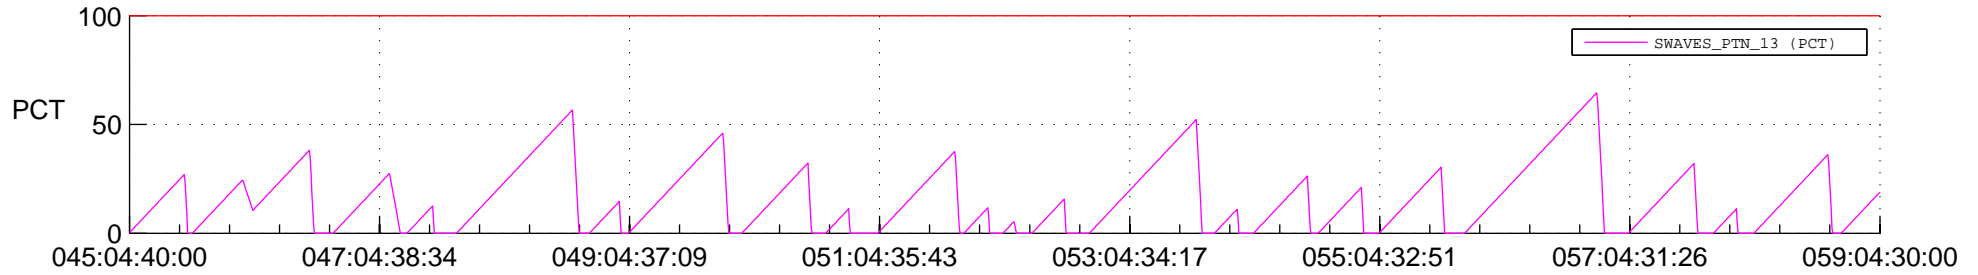

STEREO AHEAD SSR PCT Full Prediction

SWAVES_Percent_Full_Prediction

IMPACT_Percent_Full_Prediction

PLASTIC_Percent_Full_Prediction

Spacecraft_DownLink_Rate

Ground Time (2020:045:04:40:00.000 -2020:059:04:30:00.000)