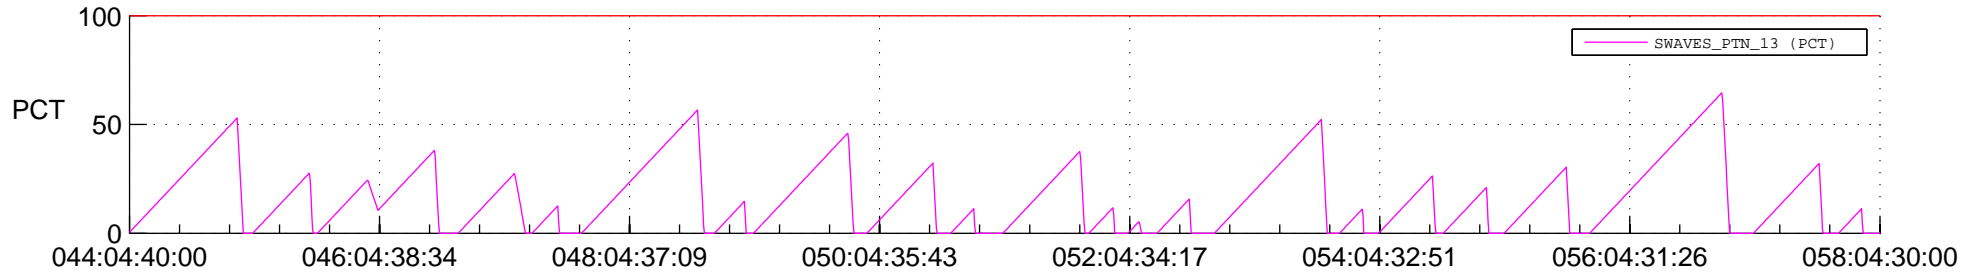

STEREO AHEAD SSR PCT Full Prediction

SWAVES_Percent_Full_Prediction