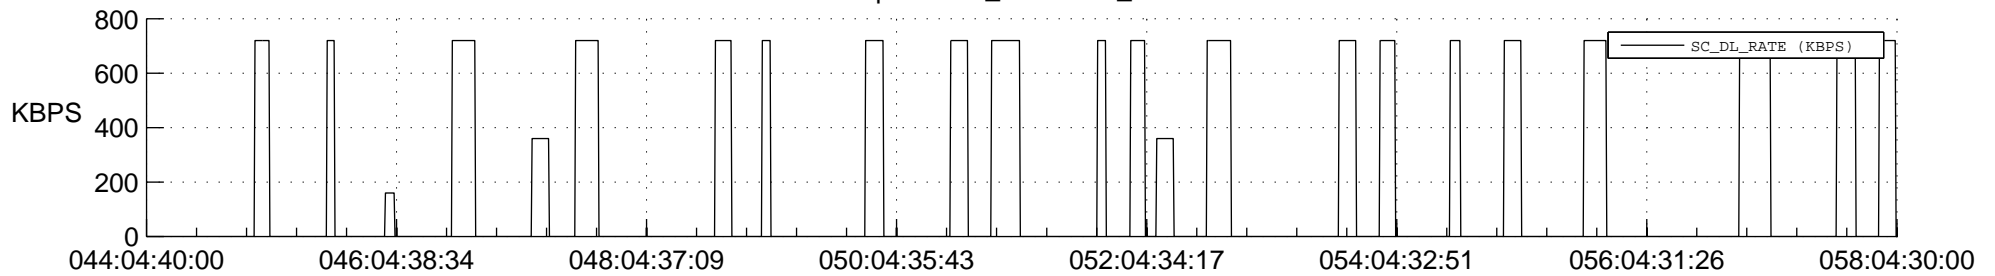

## Spacecraft\_DownLink\_Rate

Ground Time (2020:044:04:40:00.000 -2020:058:04:30:00.000)