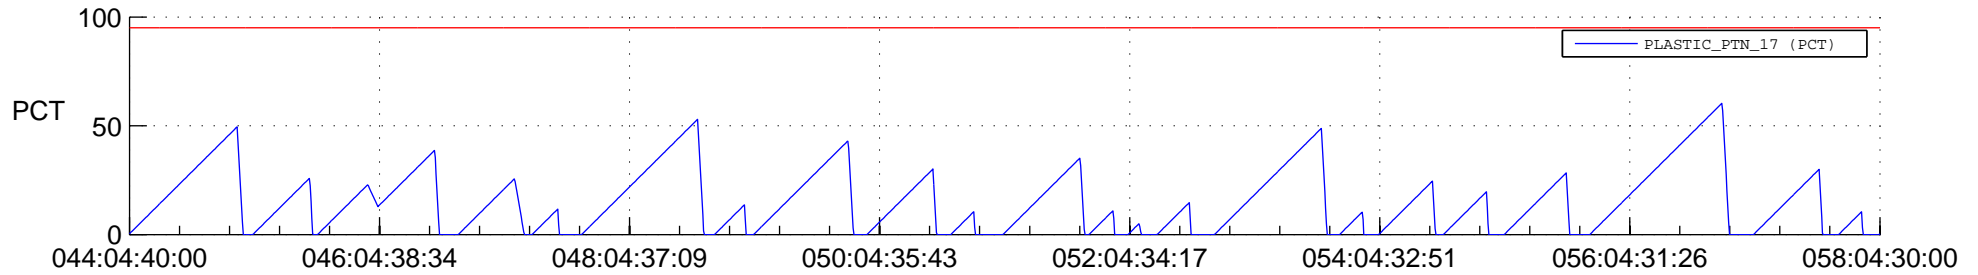

## SWAVES\_Percent\_Full\_Prediction

## Spacecraft\_DownLink\_Rate

Ground Time (2020:044:04:40:00.000 -2020:058:04:30:00.000)