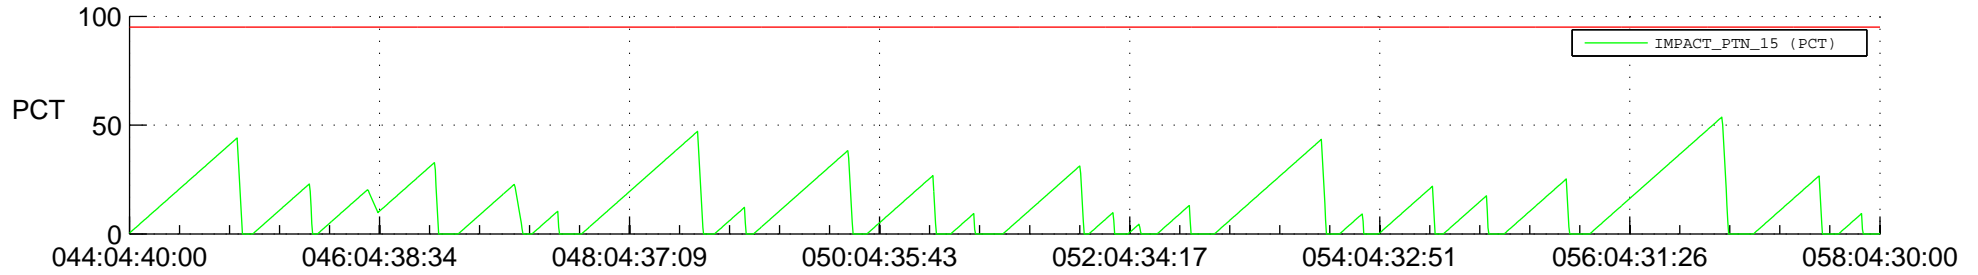

IMPACT_Percent_Full_Prediction