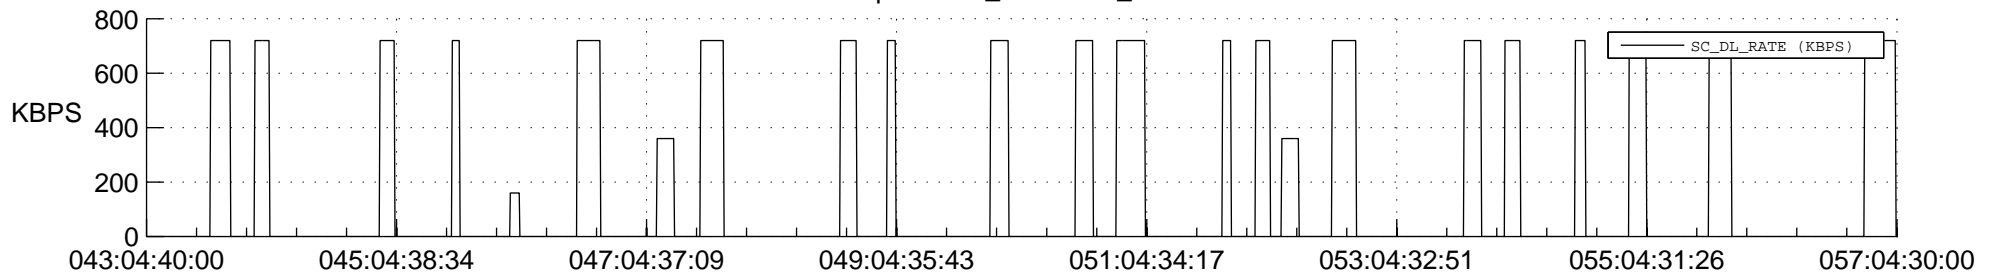

## Spacecraft\_DownLink\_Rate

Ground Time (2020:043:04:40:00.000 -2020:057:04:30:00.000)