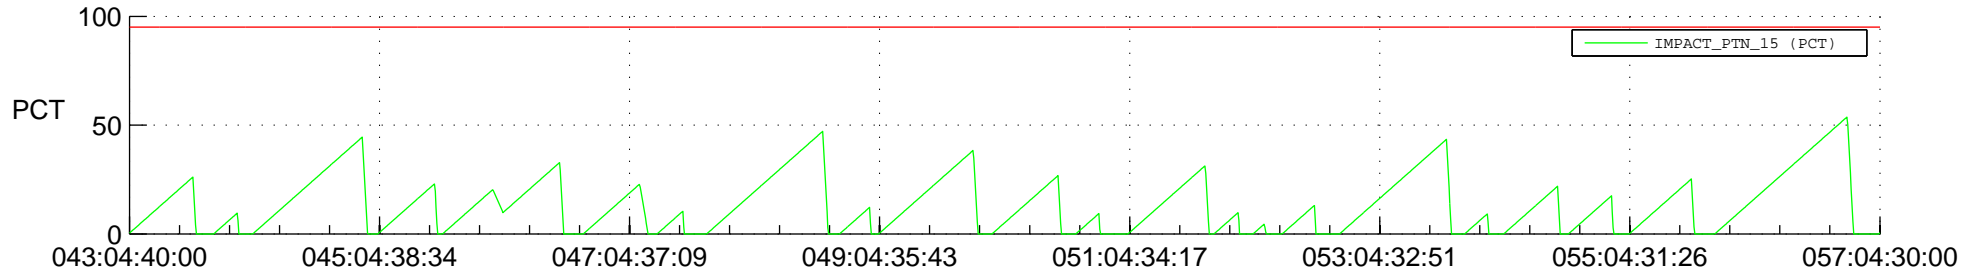

IMPACT_Percent_Full_Prediction