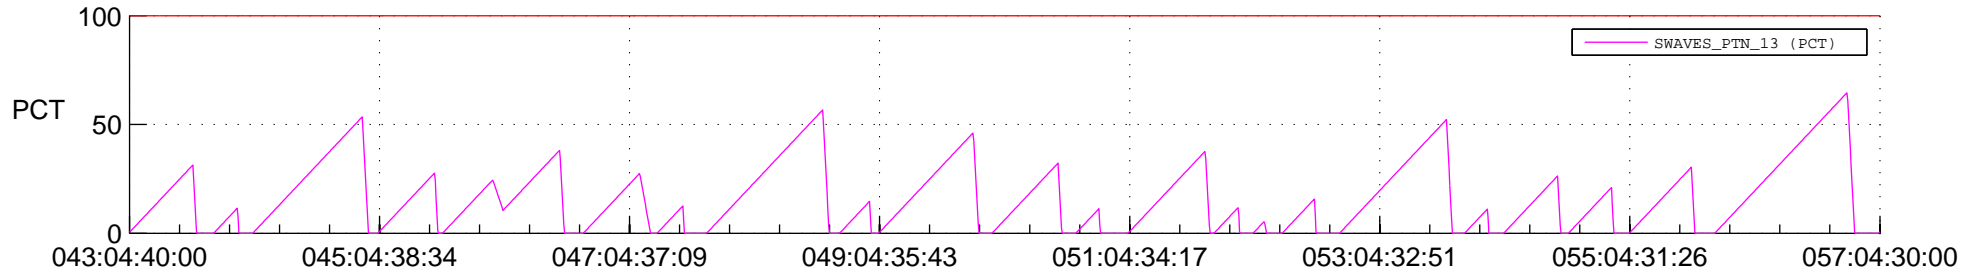

## SWAVES\_Percent\_Full\_Prediction

## Spacecraft\_DownLink\_Rate

Ground Time (2020:043:04:40:00.000 -2020:057:04:30:00.000)