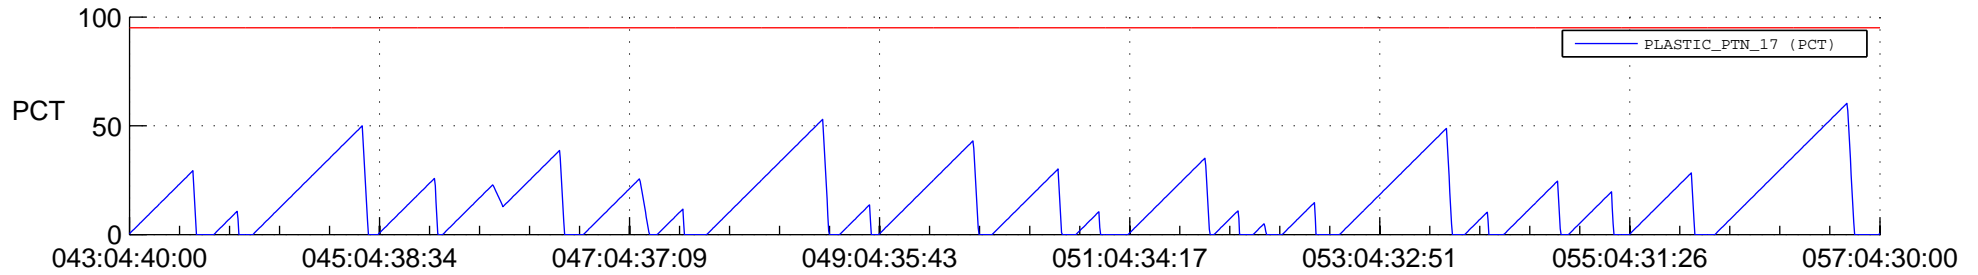

## SWAVES\_Percent\_Full\_Prediction

## Spacecraft\_DownLink\_Rate

Ground Time (2020:043:04:40:00.000 -2020:057:04:30:00.000)