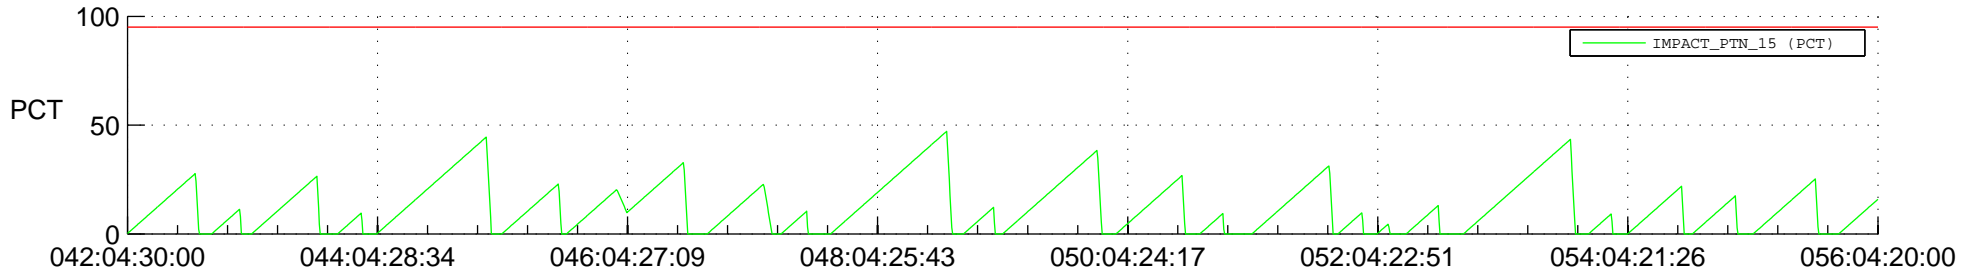

IMPACT_Percent_Full_Prediction