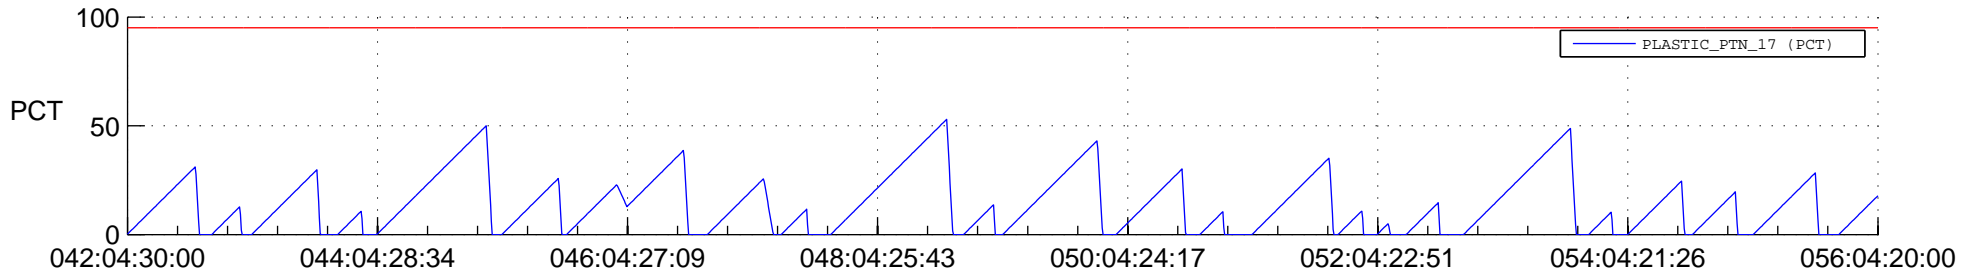

PLASTIC_Percent_Full_Prediction