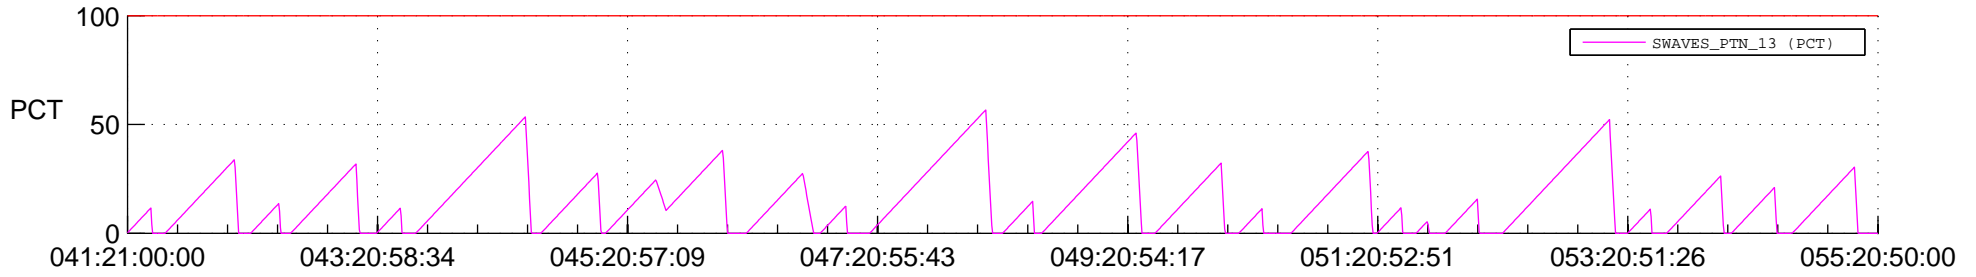

STEREO AHEAD SSR PCT Full Prediction

SWAVES_Percent_Full_Prediction

IMPACT_Percent_Full_Prediction

PLASTIC_Percent_Full_Prediction

Spacecraft_DownLink_Rate