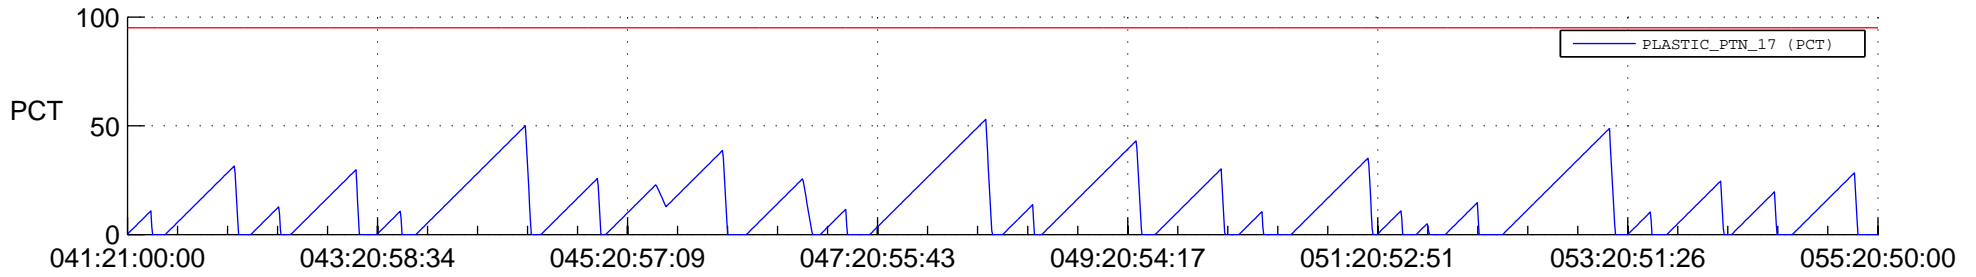

STEREO AHEAD SSR PCT Full Prediction

SWAVES_Percent_Full_Prediction

IMPACT_Percent_Full_Prediction

PLASTIC_Percent_Full_Prediction

Spacecraft_DownLink_Rate