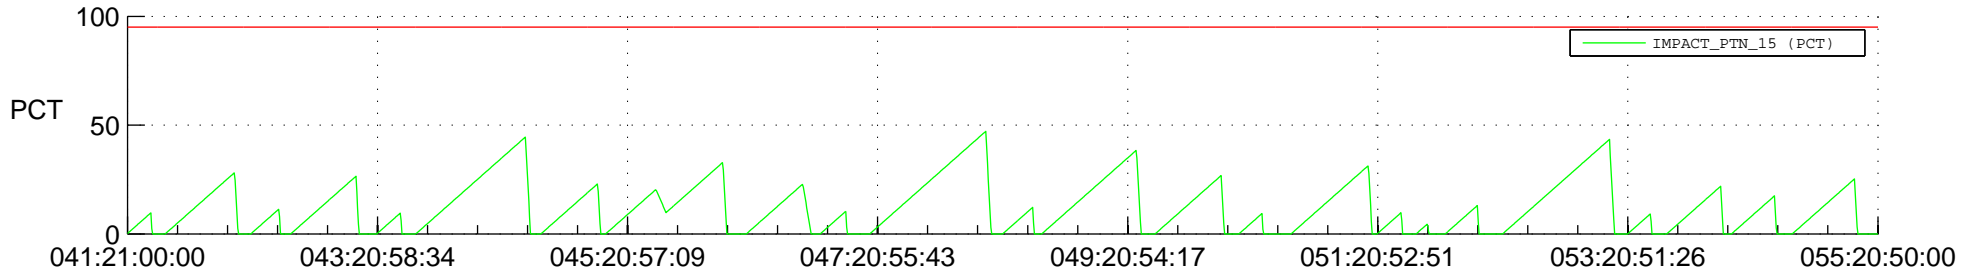

STEREO AHEAD SSR PCT Full Prediction

SWAVES_Percent_Full_Prediction

IMPACT_Percent_Full_Prediction

PLASTIC_Percent_Full_Prediction

Spacecraft_DownLink_Rate