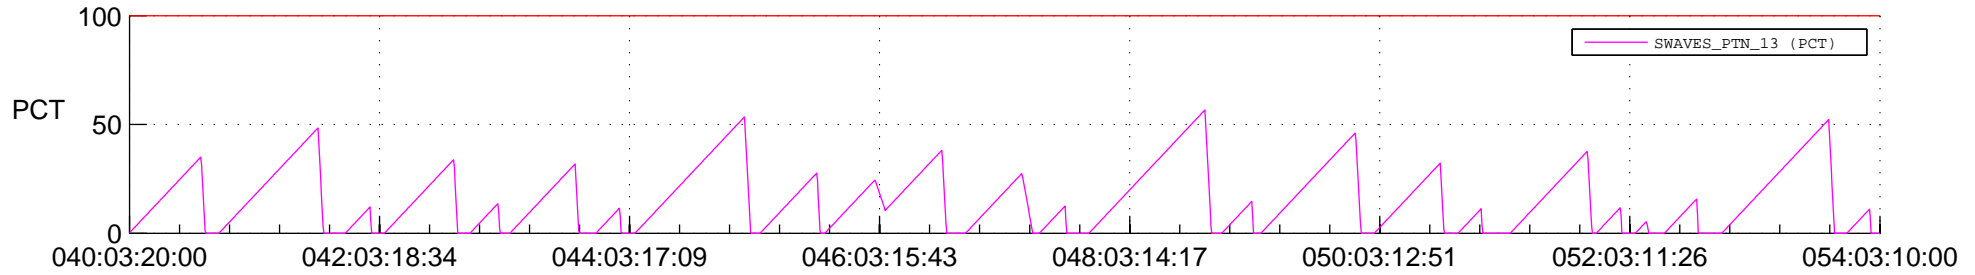

STEREO AHEAD SSR PCT Full Prediction

SWAVES_Percent_Full_Prediction

IMPACT_Percent_Full_Prediction

PLASTIC_Percent_Full_Prediction

Spacecraft_DownLink_Rate