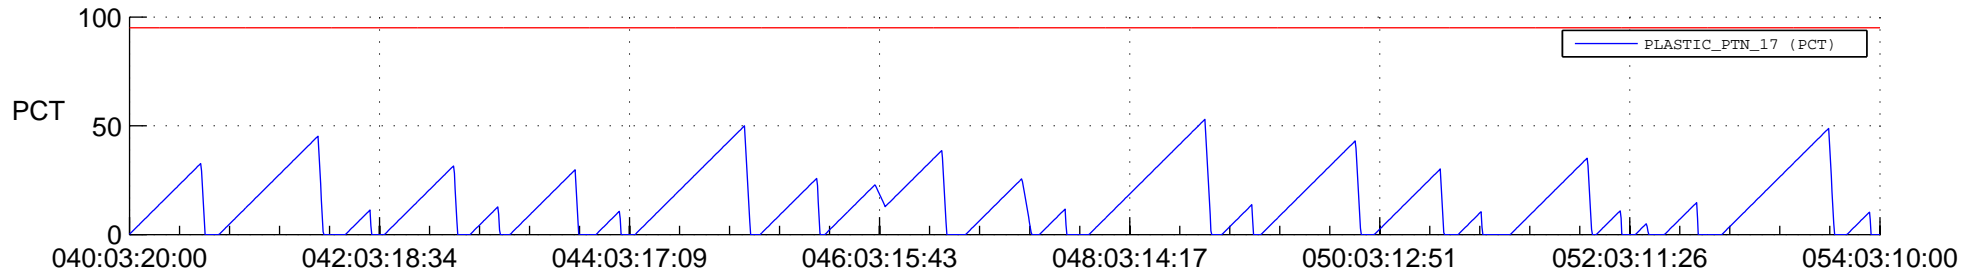

STEREO AHEAD SSR PCT Full Prediction

SWAVES_Percent_Full_Prediction

IMPACT_Percent_Full_Prediction

PLASTIC_Percent_Full_Prediction

Spacecraft_DownLink_Rate