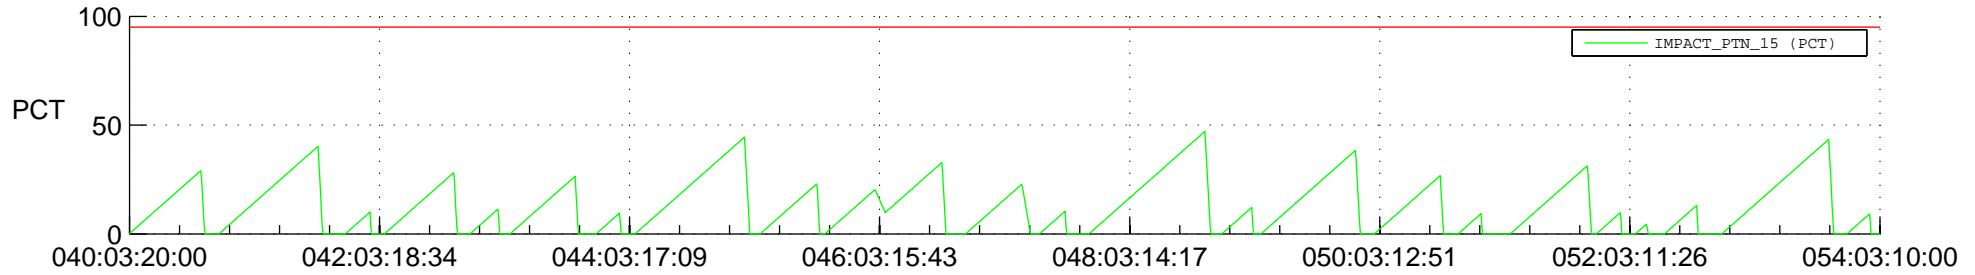

STEREO AHEAD SSR PCT Full Prediction

SWAVES_Percent_Full_Prediction

IMPACT_Percent_Full_Prediction

PLASTIC_Percent_Full_Prediction

Spacecraft_DownLink_Rate