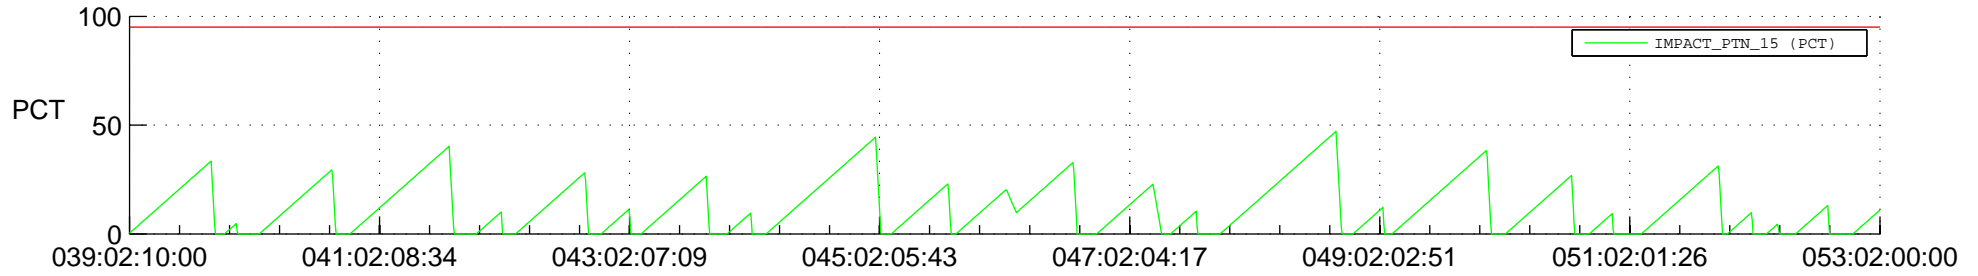

STEREO AHEAD SSR PCT Full Prediction

SWAVES_Percent_Full_Prediction

IMPACT_Percent_Full_Prediction

PLASTIC_Percent_Full_Prediction

Spacecraft_DownLink_Rate

Ground Time (2020:039:02:10:00.000 -2020:053:02:00:00.000)