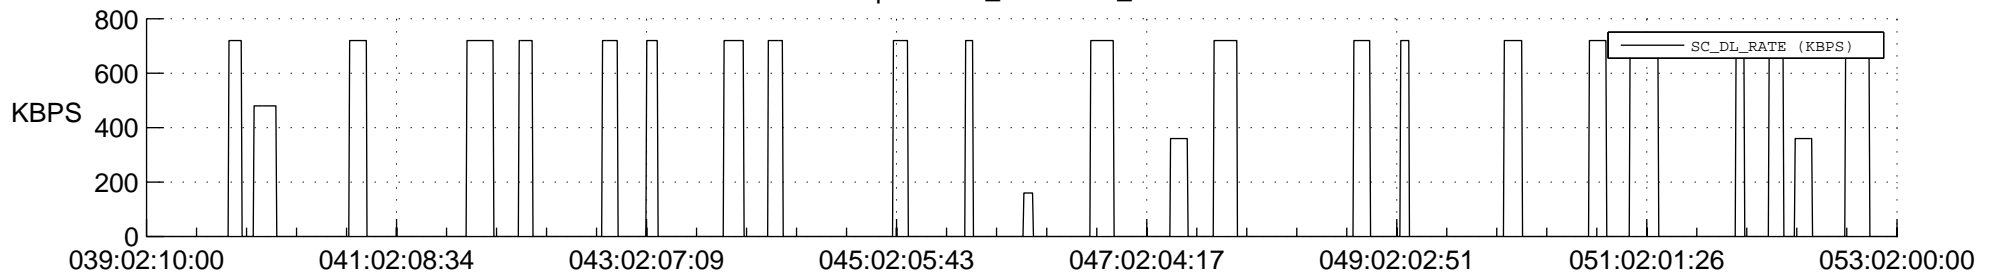

STEREO AHEAD SSR PCT Full Prediction

SWAVES_Percent_Full_Prediction

IMPACT_Percent_Full_Prediction

PLASTIC_Percent_Full_Prediction

Spacecraft_DownLink_Rate

Ground Time (2020:039:02:10:00.000 -2020:053:02:00:00.000)