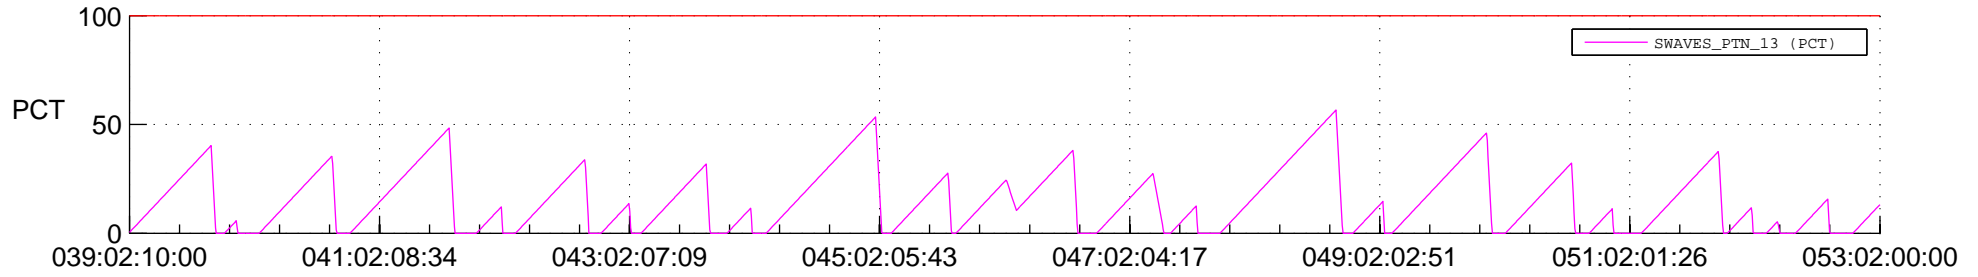

STEREO AHEAD SSR PCT Full Prediction

SWAVES_Percent_Full_Prediction

IMPACT_Percent_Full_Prediction

PLASTIC_Percent_Full_Prediction

Spacecraft_DownLink_Rate

Ground Time (2020:039:02:10:00.000 -2020:053:02:00:00.000)