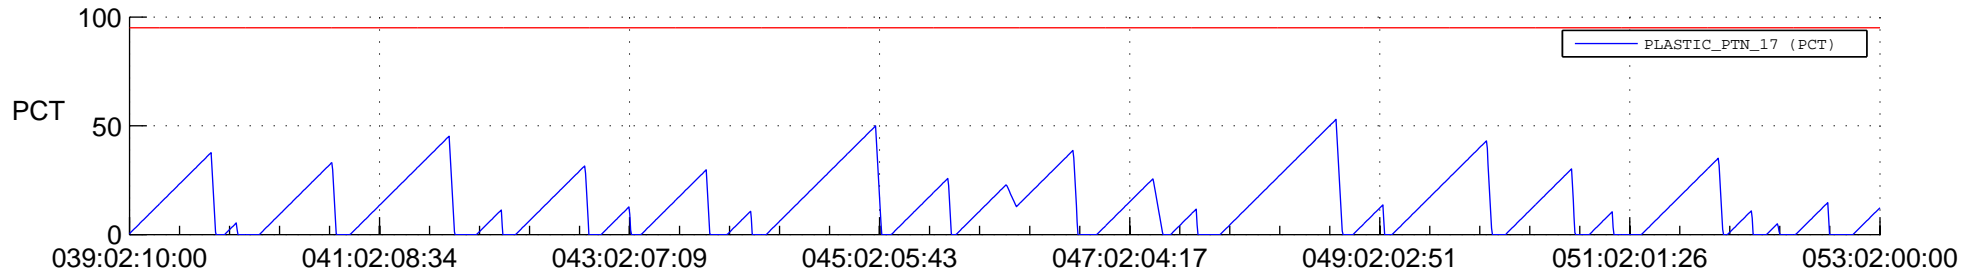

STEREO AHEAD SSR PCT Full Prediction

SWAVES_Percent_Full_Prediction

IMPACT_Percent_Full_Prediction

PLASTIC_Percent_Full_Prediction

Spacecraft_DownLink_Rate

Ground Time (2020:039:02:10:00.000 -2020:053:02:00:00.000)