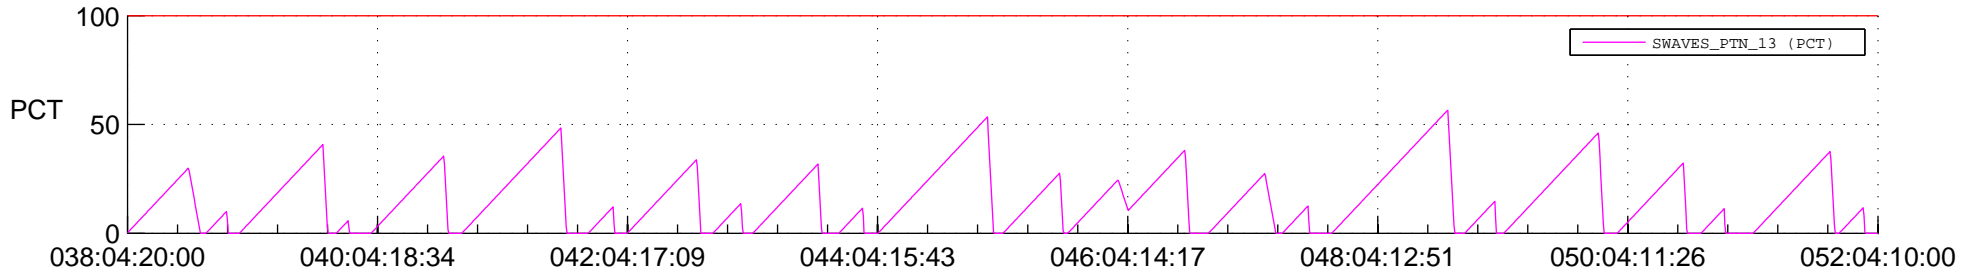

STEREO AHEAD SSR PCT Full Prediction

SWAVES_Percent_Full_Prediction

IMPACT_Percent_Full_Prediction

PLASTIC_Percent_Full_Prediction

Spacecraft_DownLink_Rate

Ground Time (2020:038:04:20:00.000 -2020:052:04:10:00.000)