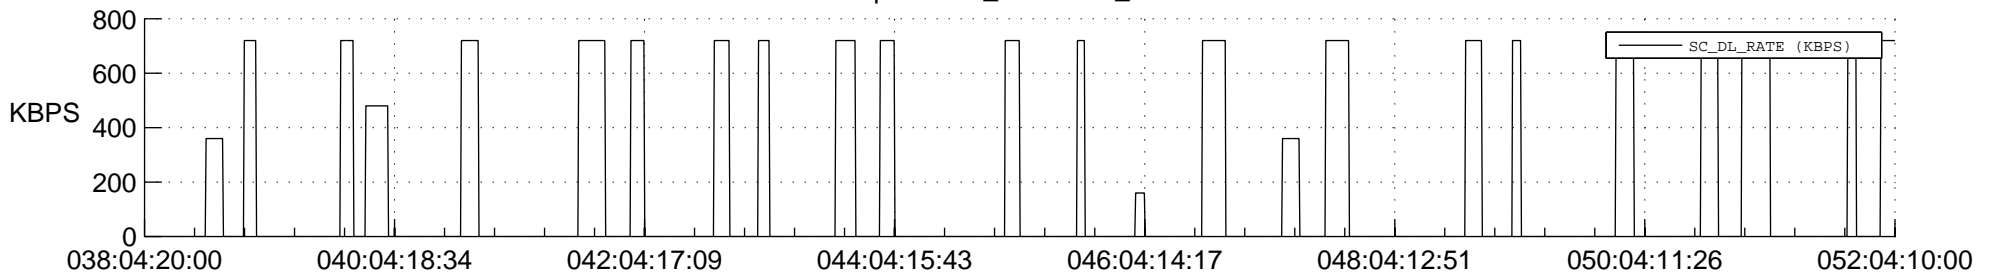

STEREO AHEAD SSR PCT Full Prediction

SWAVES_Percent_Full_Prediction

IMPACT_Percent_Full_Prediction

PLASTIC_Percent_Full_Prediction

Spacecraft_DownLink_Rate

Ground Time (2020:038:04:20:00.000 -2020:052:04:10:00.000)