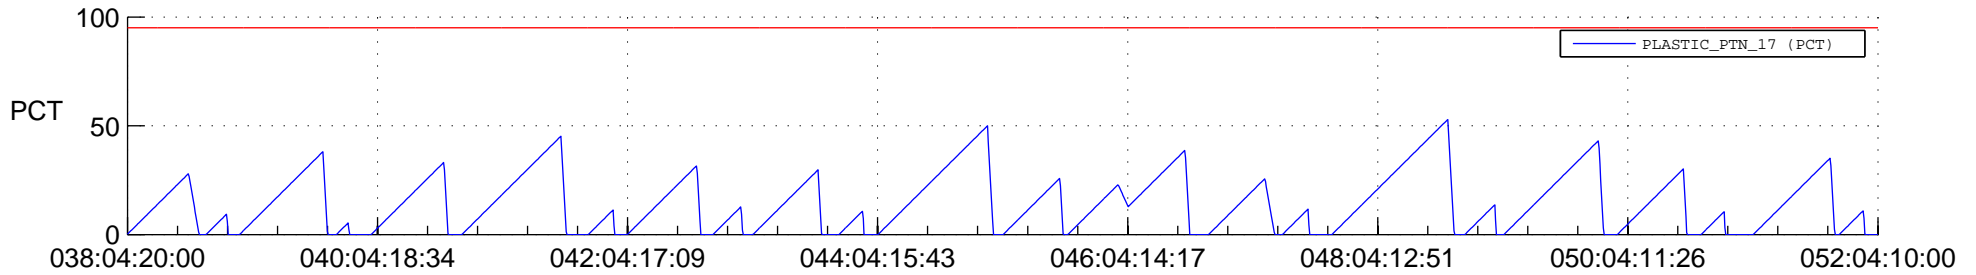

STEREO AHEAD SSR PCT Full Prediction

SWAVES_Percent_Full_Prediction

IMPACT_Percent_Full_Prediction

PLASTIC_Percent_Full_Prediction

Spacecraft_DownLink_Rate

Ground Time (2020:038:04:20:00.000 -2020:052:04:10:00.000)