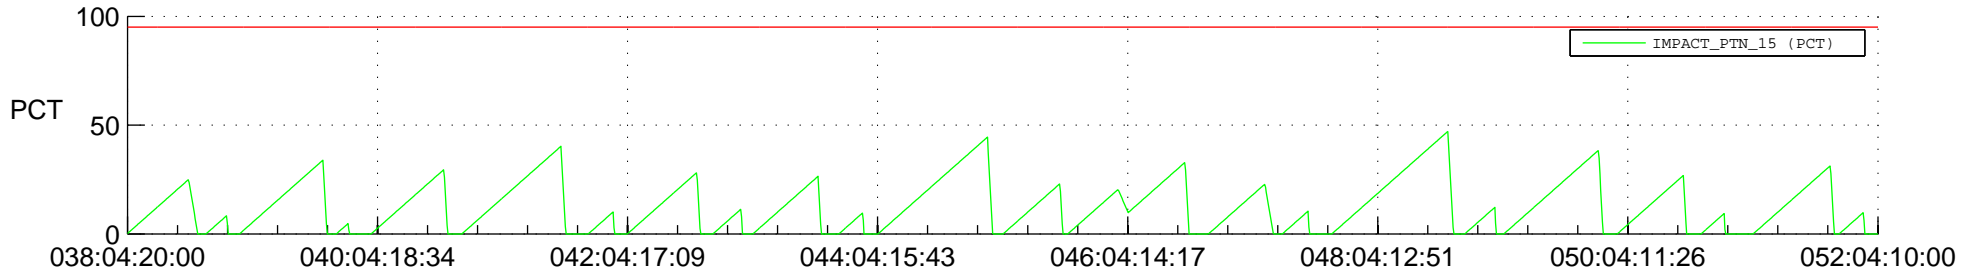

STEREO AHEAD SSR PCT Full Prediction

SWAVES_Percent_Full_Prediction

IMPACT_Percent_Full_Prediction

PLASTIC_Percent_Full_Prediction

Spacecraft_DownLink_Rate

Ground Time (2020:038:04:20:00.000 -2020:052:04:10:00.000)