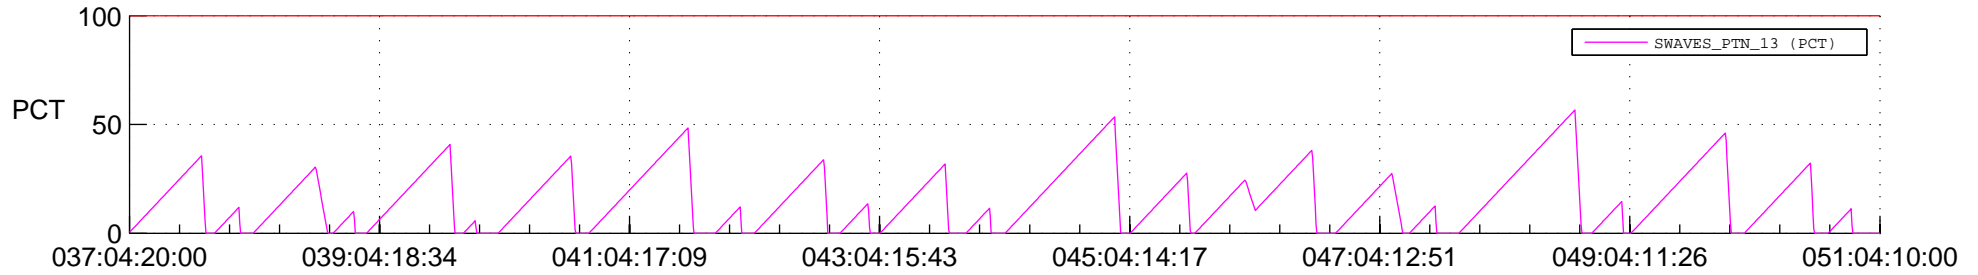

STEREO AHEAD SSR PCT Full Prediction

SWAVES_Percent_Full_Prediction

IMPACT_Percent_Full_Prediction

PLASTIC_Percent_Full_Prediction

Spacecraft_DownLink_Rate