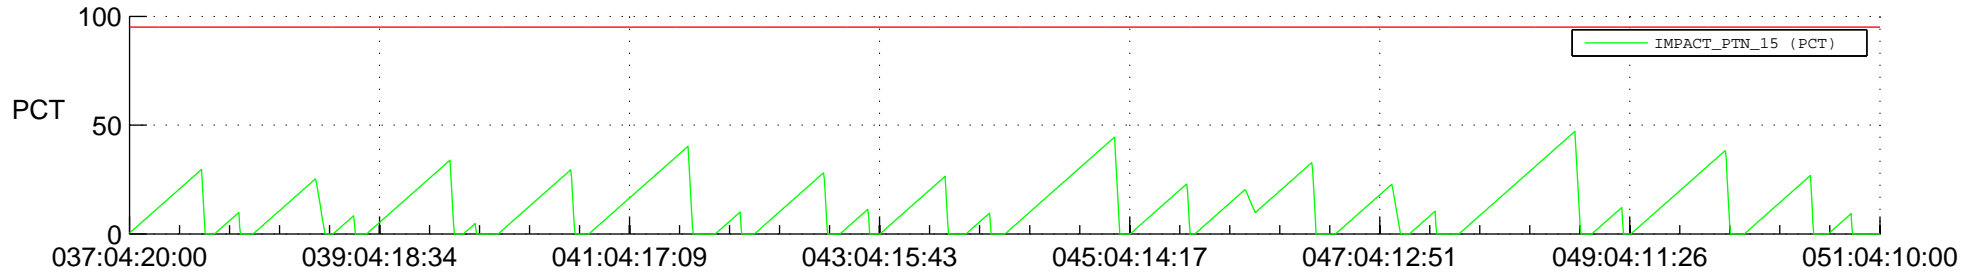

STEREO AHEAD SSR PCT Full Prediction

SWAVES_Percent_Full_Prediction

IMPACT_Percent_Full_Prediction

PLASTIC_Percent_Full_Prediction

Spacecraft_DownLink_Rate