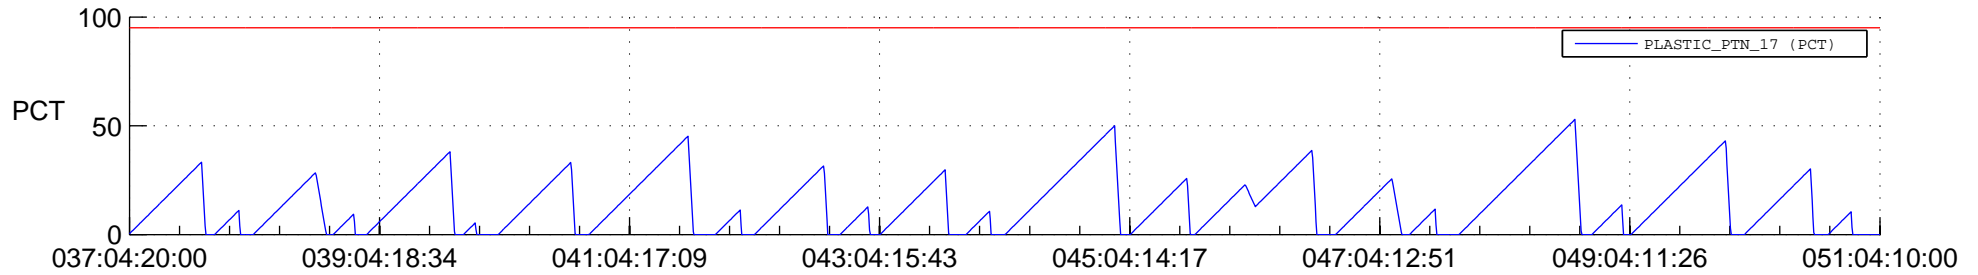

STEREO AHEAD SSR PCT Full Prediction

SWAVES_Percent_Full_Prediction

IMPACT_Percent_Full_Prediction

PLASTIC_Percent_Full_Prediction

Spacecraft_DownLink_Rate