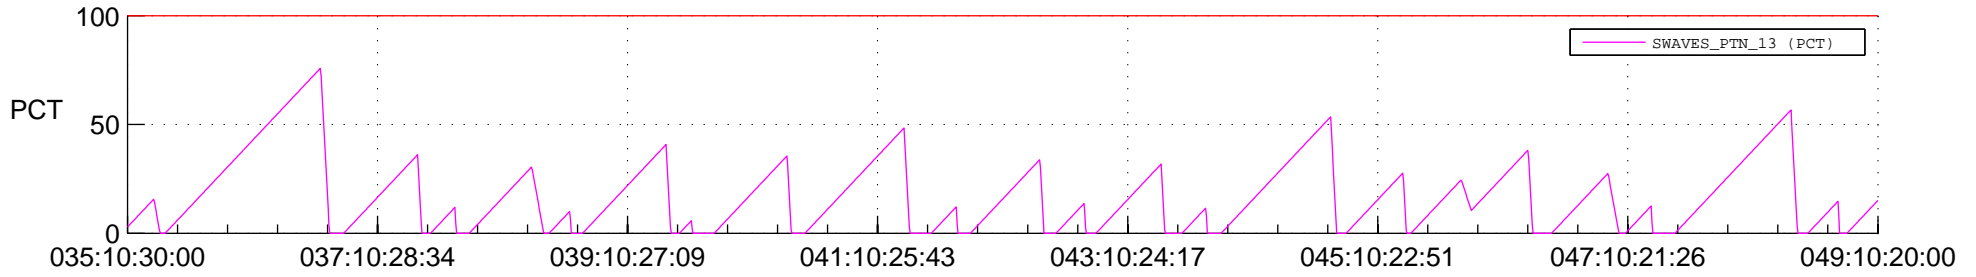

# STEREO AHEAD SSR PCT Full Prediction

## SWAVES\_Percent\_Full\_Prediction