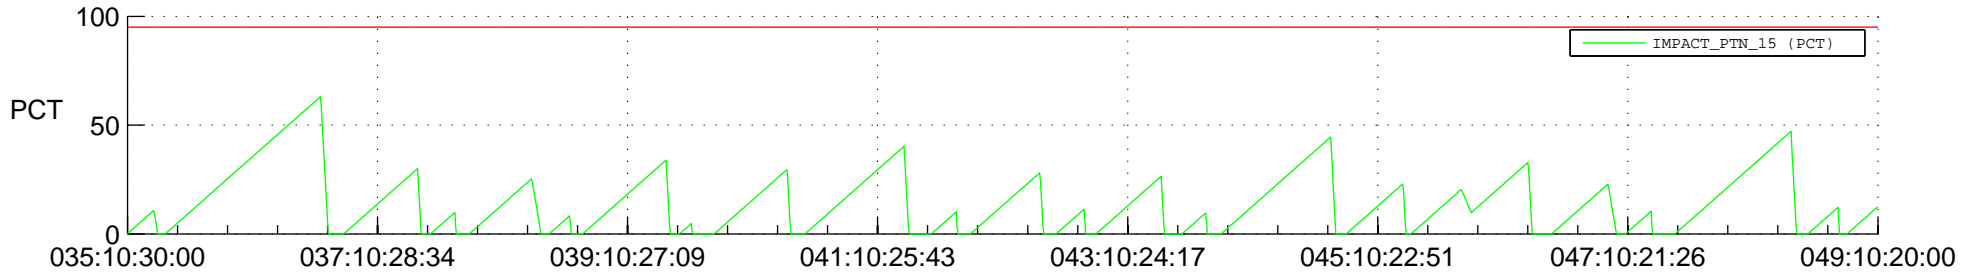

IMPACT_Percent_Full_Prediction