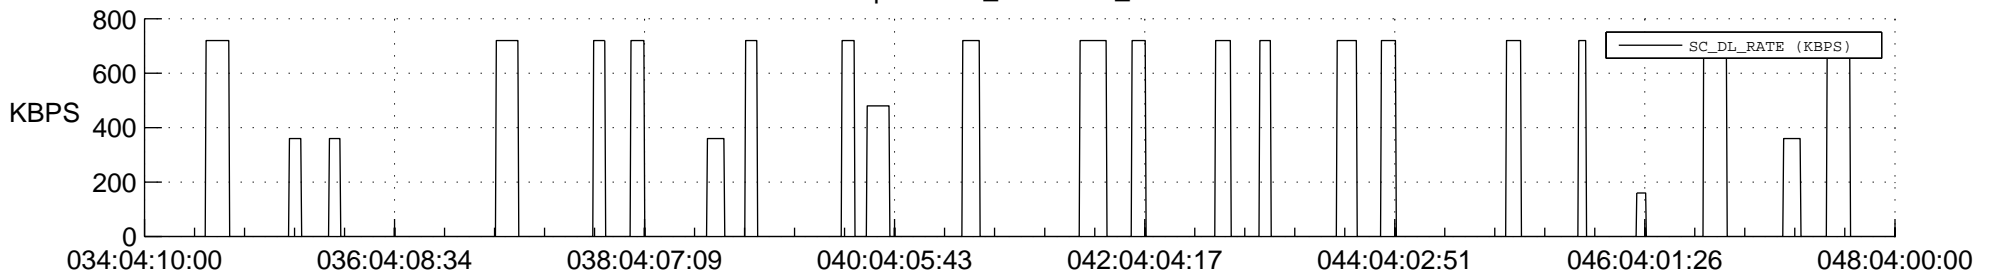

STEREO AHEAD SSR PCT Full Prediction

SWAVES_Percent_Full_Prediction

IMPACT_Percent_Full_Prediction

PLASTIC_Percent_Full_Prediction

Spacecraft_DownLink_Rate

Ground Time (2020:034:04:10:00.000 -2020:048:04:00:00.000)