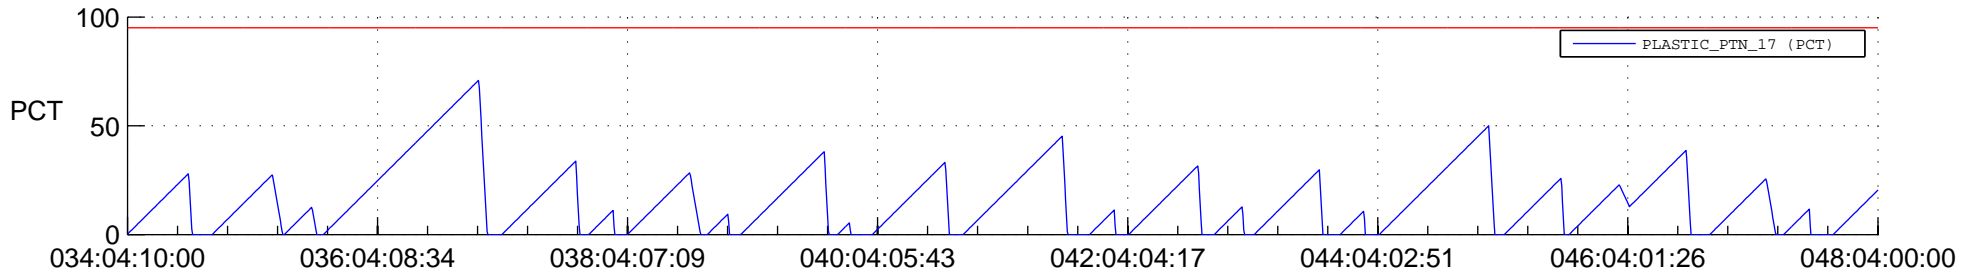

STEREO AHEAD SSR PCT Full Prediction

SWAVES_Percent_Full_Prediction

IMPACT_Percent_Full_Prediction

PLASTIC_Percent_Full_Prediction

Spacecraft_DownLink_Rate

Ground Time (2020:034:04:10:00.000 -2020:048:04:00:00.000)