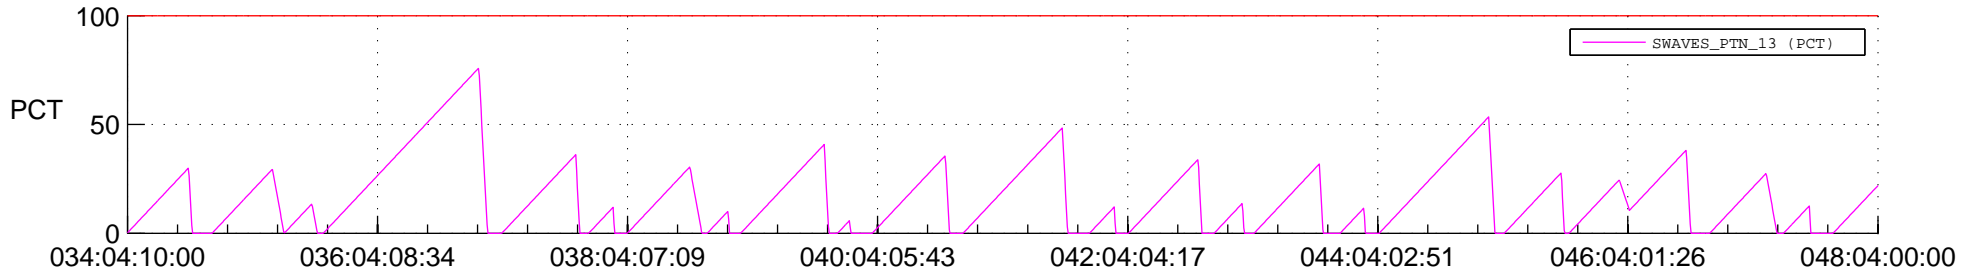

STEREO AHEAD SSR PCT Full Prediction

SWAVES_Percent_Full_Prediction

IMPACT_Percent_Full_Prediction

PLASTIC_Percent_Full_Prediction

Spacecraft_DownLink_Rate

Ground Time (2020:034:04:10:00.000 -2020:048:04:00:00.000)