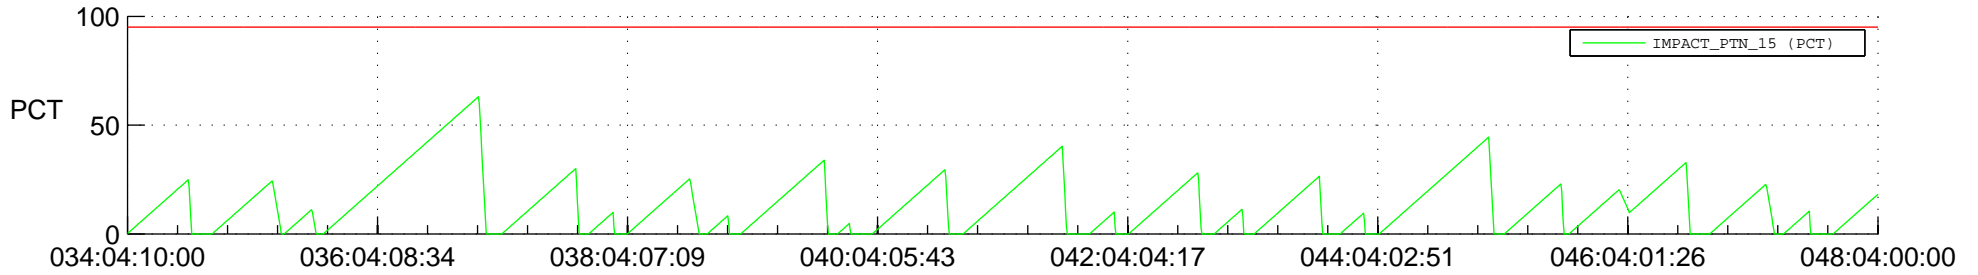

STEREO AHEAD SSR PCT Full Prediction

SWAVES_Percent_Full_Prediction

IMPACT_Percent_Full_Prediction

PLASTIC_Percent_Full_Prediction

Spacecraft_DownLink_Rate

Ground Time (2020:034:04:10:00.000 -2020:048:04:00:00.000)