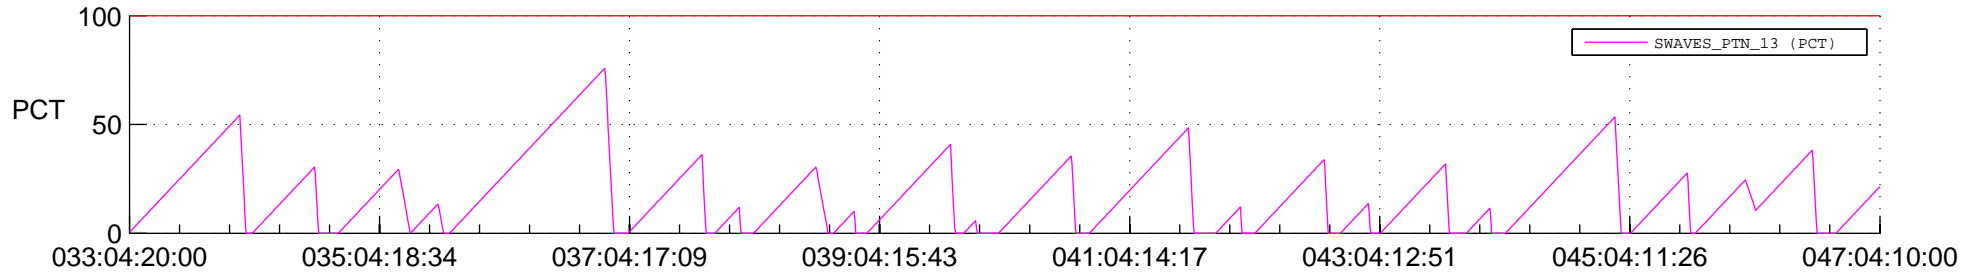

STEREO AHEAD SSR PCT Full Prediction

SWAVES_Percent_Full_Prediction