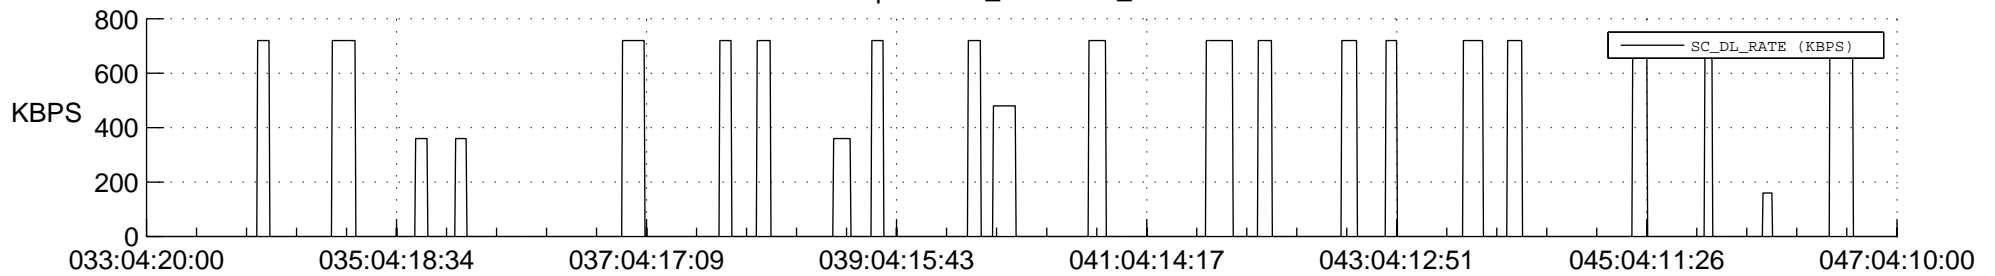

## Spacecraft\_DownLink\_Rate

Ground Time (2020:033:04:20:00.000 -2020:047:04:10:00.000)