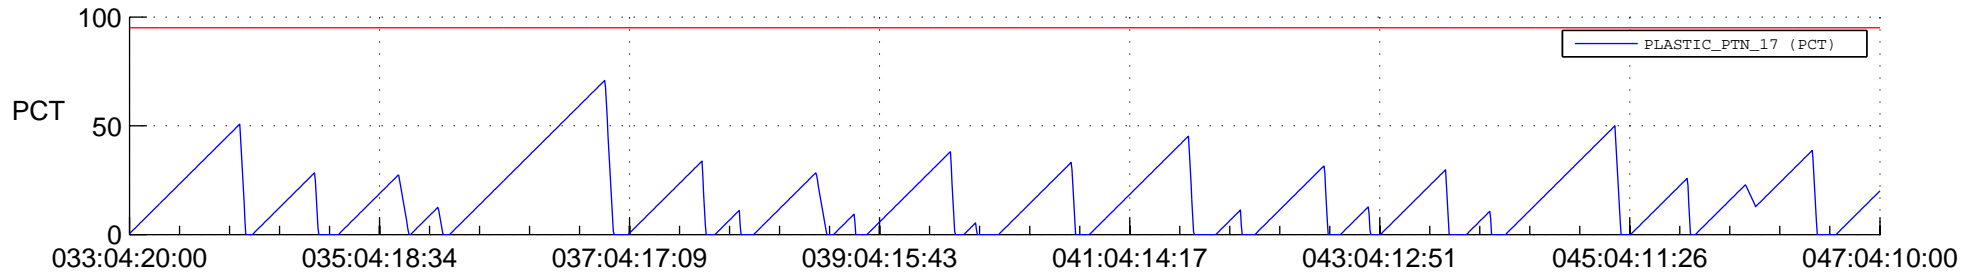

## SWAVES\_Percent\_Full\_Prediction

## Spacecraft\_DownLink\_Rate

Ground Time (2020:033:04:20:00.000 -2020:047:04:10:00.000)