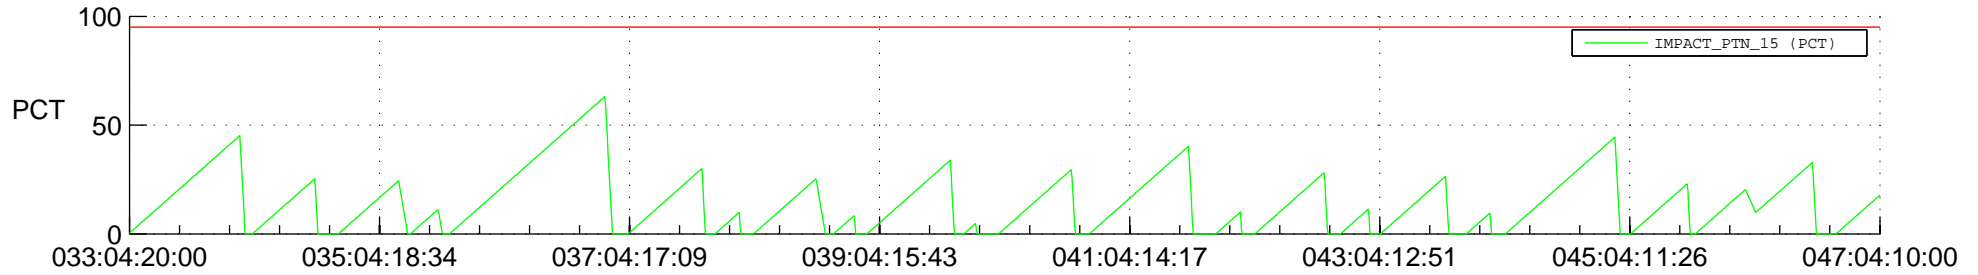

IMPACT_Percent_Full_Prediction