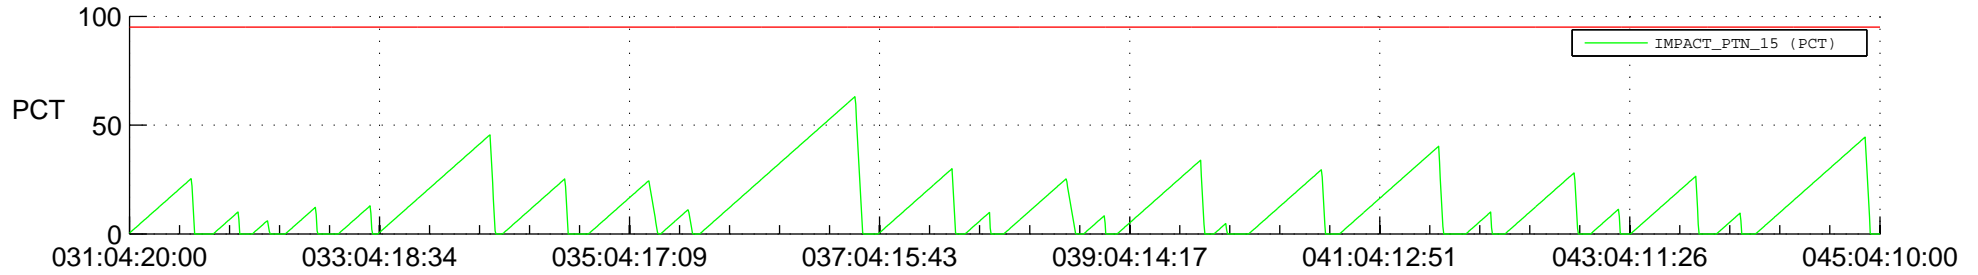

IMPACT_Percent_Full_Prediction