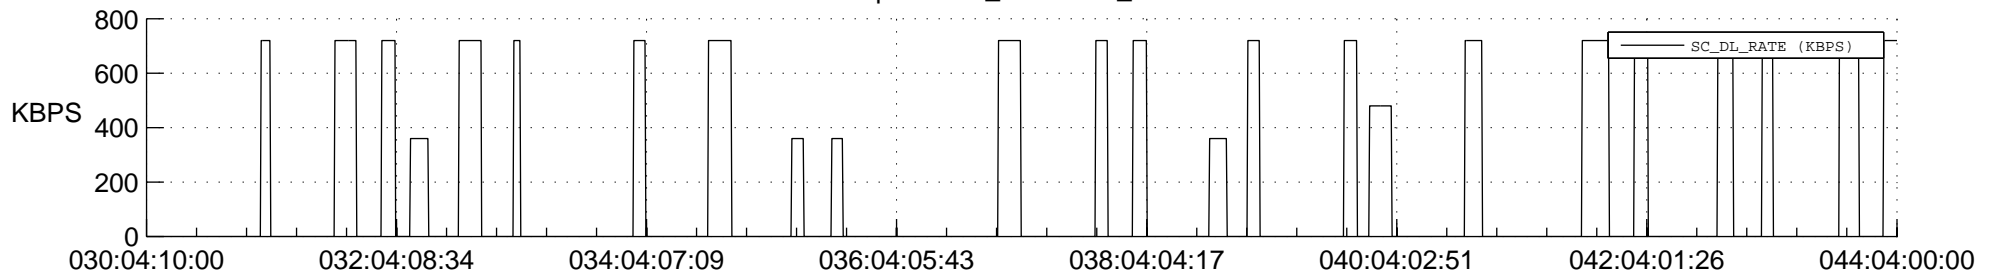

## Spacecraft\_DownLink\_Rate

Ground Time (2020:030:04:10:00.000 -2020:044:04:00:00.000)