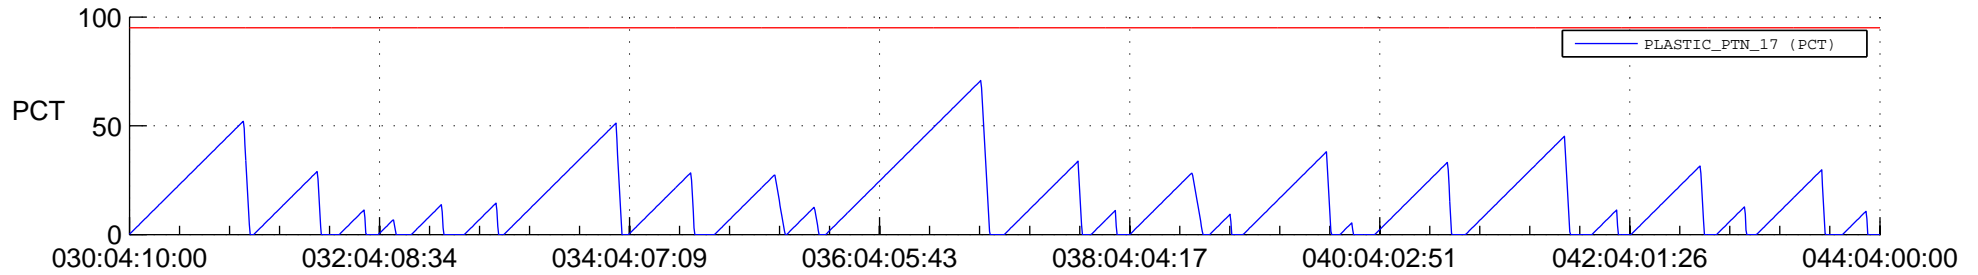

## SWAVES\_Percent\_Full\_Prediction

## Spacecraft\_DownLink\_Rate

Ground Time (2020:030:04:10:00.000 -2020:044:04:00:00.000)