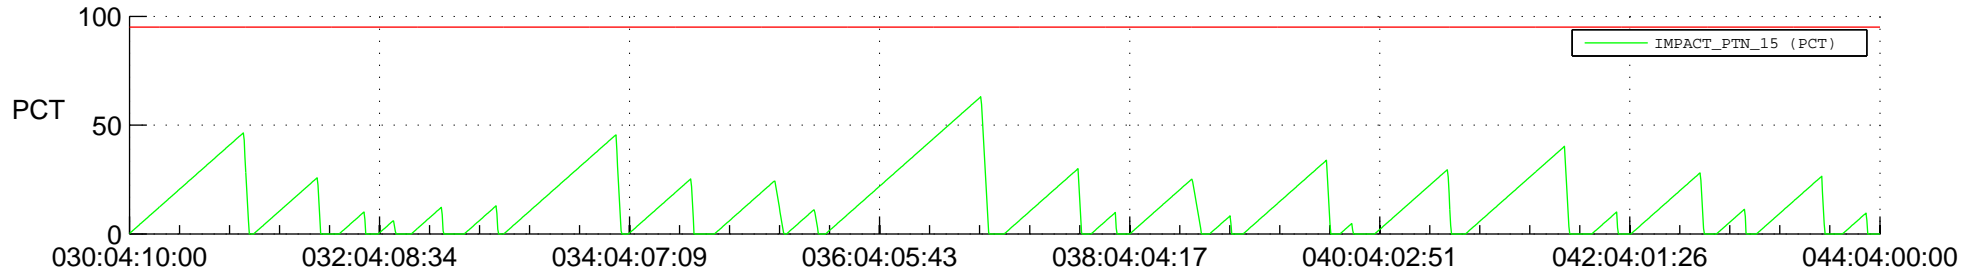

IMPACT_Percent_Full_Prediction