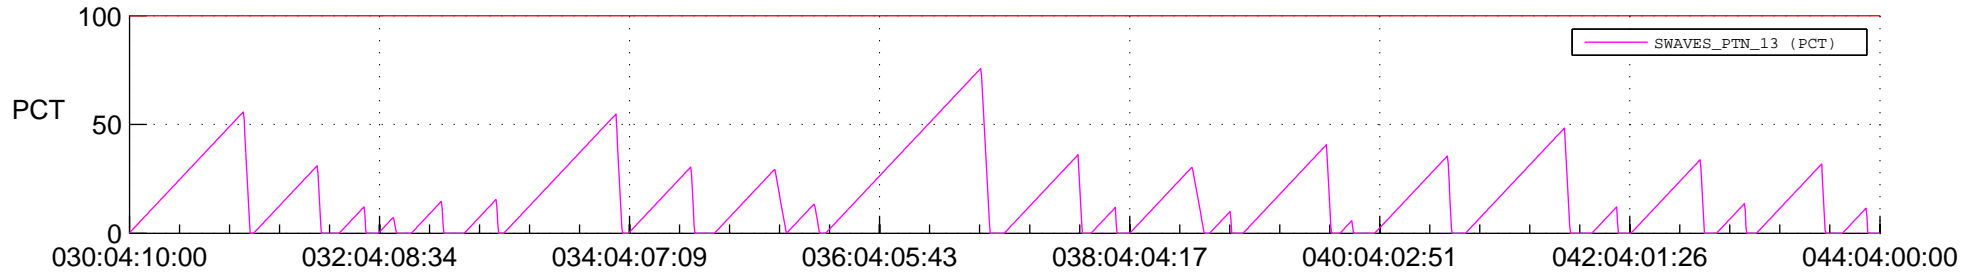

STEREO AHEAD SSR PCT Full Prediction

SWAVES_Percent_Full_Prediction