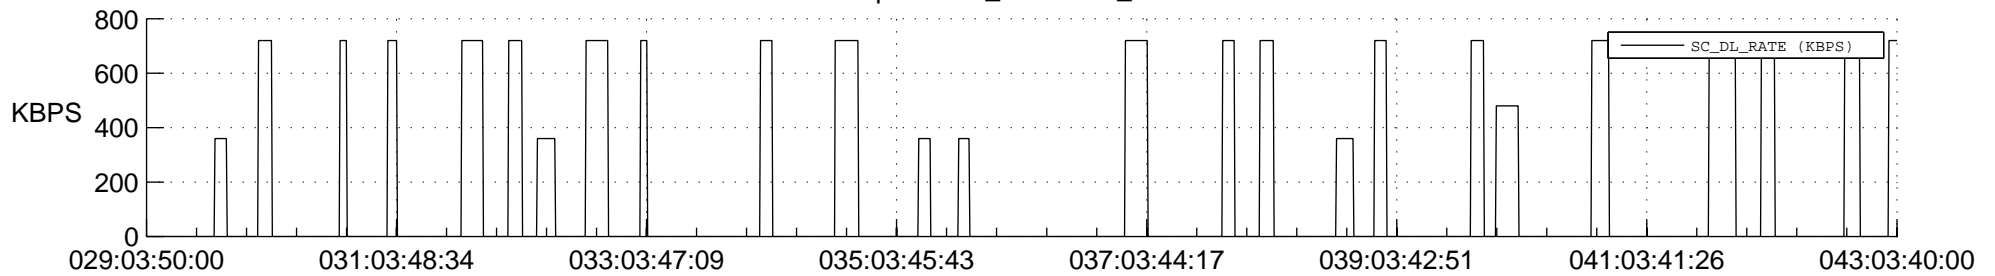

STEREO AHEAD SSR PCT Full Prediction

SWAVES_Percent_Full_Prediction

IMPACT_Percent_Full_Prediction

PLASTIC_Percent_Full_Prediction

Spacecraft_DownLink_Rate

Ground Time (2020:029:03:50:00.000 -2020:043:03:40:00.000)