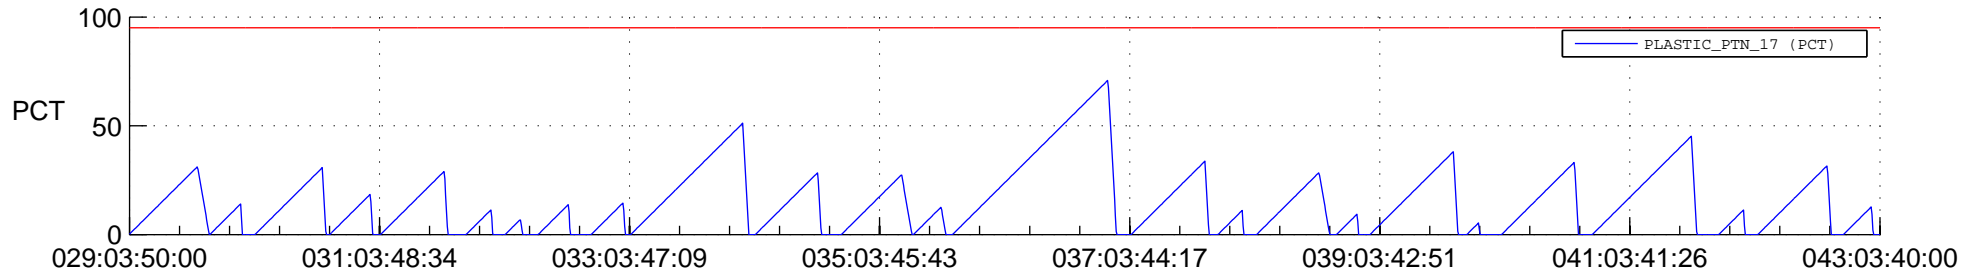

STEREO AHEAD SSR PCT Full Prediction

SWAVES_Percent_Full_Prediction

IMPACT_Percent_Full_Prediction

PLASTIC_Percent_Full_Prediction

Spacecraft_DownLink_Rate

Ground Time (2020:029:03:50:00.000 -2020:043:03:40:00.000)