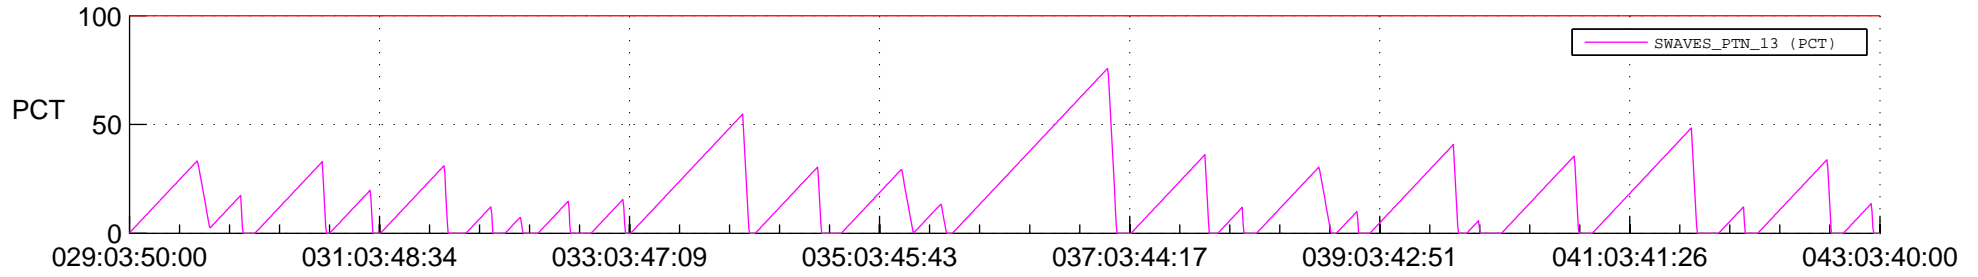

STEREO AHEAD SSR PCT Full Prediction

SWAVES_Percent_Full_Prediction

IMPACT_Percent_Full_Prediction

PLASTIC_Percent_Full_Prediction

Spacecraft_DownLink_Rate

Ground Time (2020:029:03:50:00.000 -2020:043:03:40:00.000)