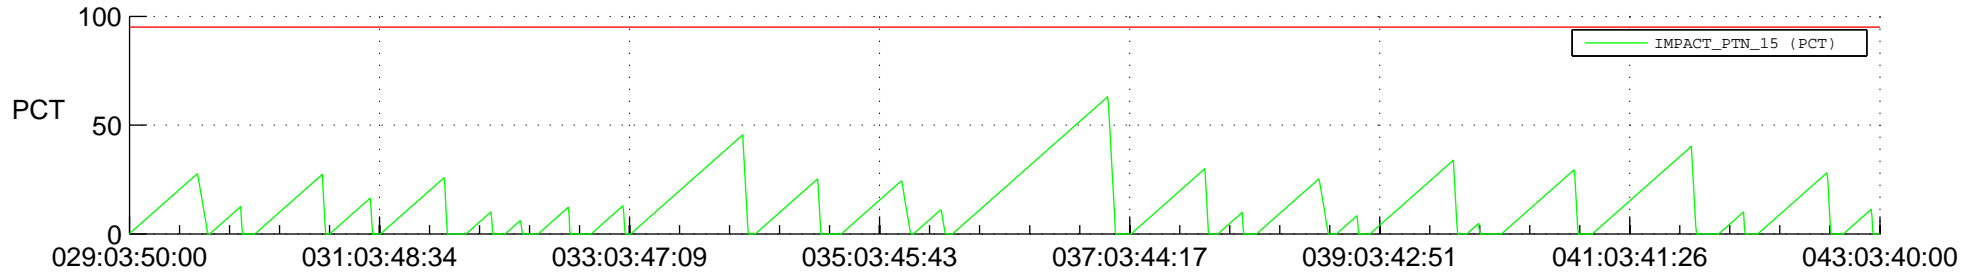

STEREO AHEAD SSR PCT Full Prediction

SWAVES_Percent_Full_Prediction

IMPACT_Percent_Full_Prediction

PLASTIC_Percent_Full_Prediction

Spacecraft_DownLink_Rate

Ground Time (2020:029:03:50:00.000 -2020:043:03:40:00.000)