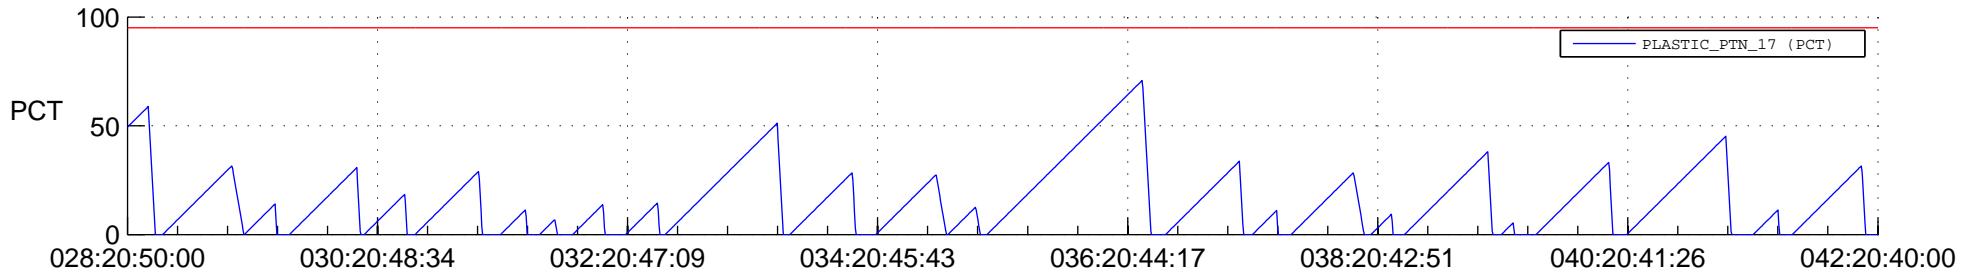

STEREO AHEAD SSR PCT Full Prediction

SWAVES_Percent_Full_Prediction

IMPACT_Percent_Full_Prediction

PLASTIC_Percent_Full_Prediction

Spacecraft_DownLink_Rate