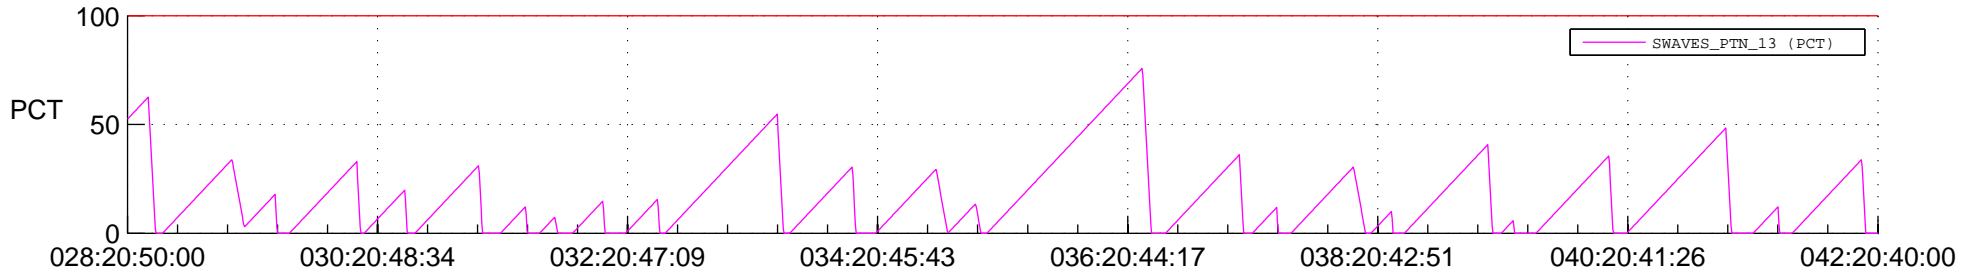

STEREO AHEAD SSR PCT Full Prediction

SWAVES_Percent_Full_Prediction

IMPACT_Percent_Full_Prediction

PLASTIC_Percent_Full_Prediction

Spacecraft_DownLink_Rate