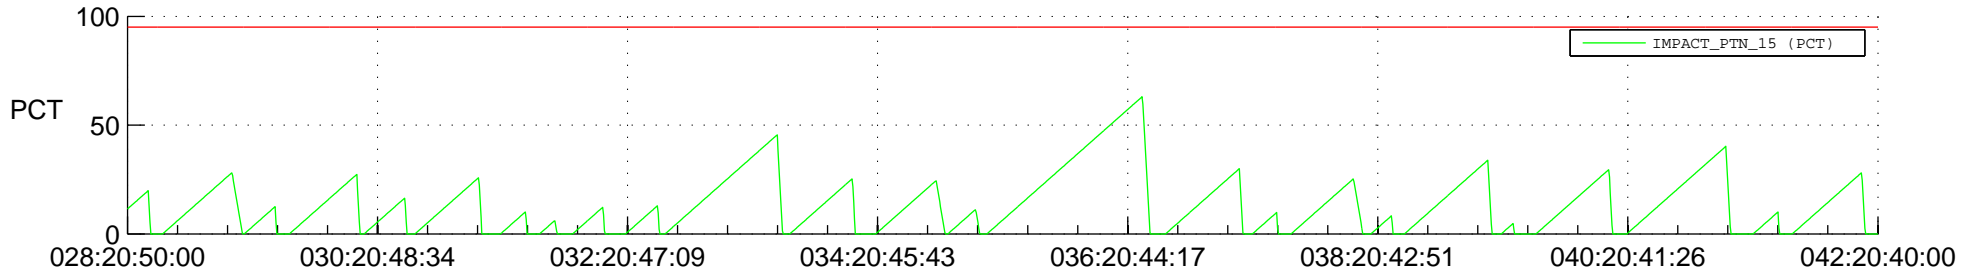

STEREO AHEAD SSR PCT Full Prediction

SWAVES_Percent_Full_Prediction

IMPACT_Percent_Full_Prediction

PLASTIC_Percent_Full_Prediction

Spacecraft_DownLink_Rate