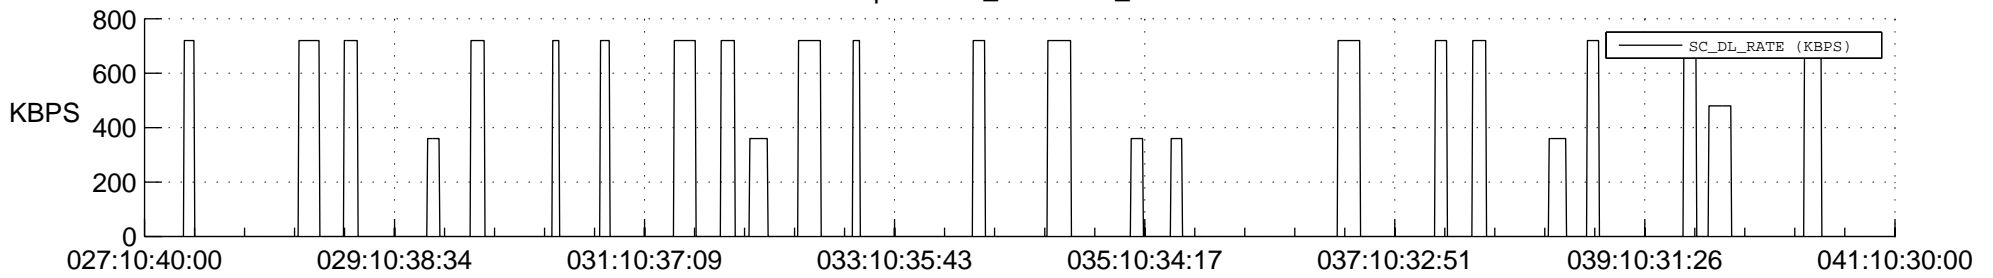

STEREO AHEAD SSR PCT Full Prediction

SWAVES_Percent_Full_Prediction

IMPACT_Percent_Full_Prediction

PLASTIC_Percent_Full_Prediction

Spacecraft_DownLink_Rate

Ground Time (2020:027:10:40:00.000 -2020:041:10:30:00.000)