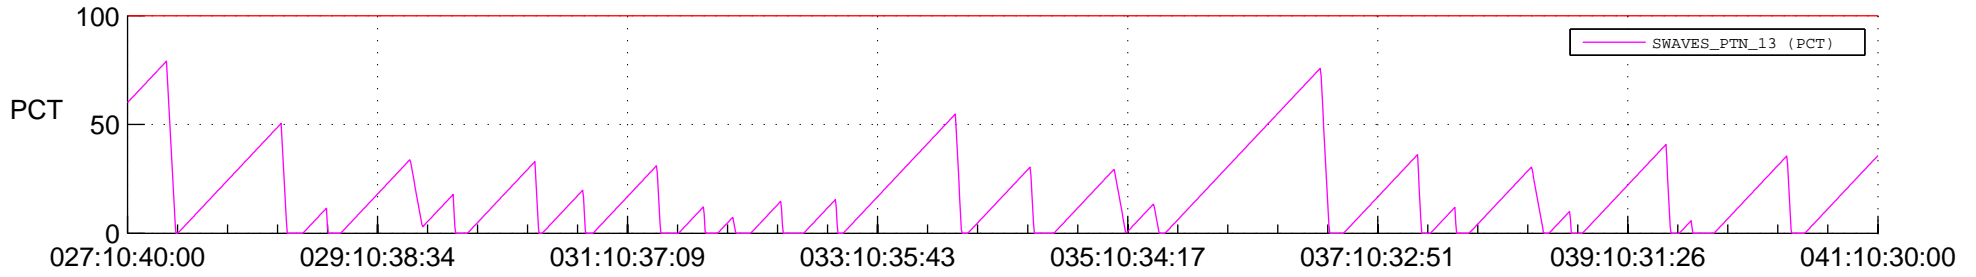

STEREO AHEAD SSR PCT Full Prediction

SWAVES_Percent_Full_Prediction

IMPACT_Percent_Full_Prediction

PLASTIC_Percent_Full_Prediction

Spacecraft_DownLink_Rate

Ground Time (2020:027:10:40:00.000 -2020:041:10:30:00.000)