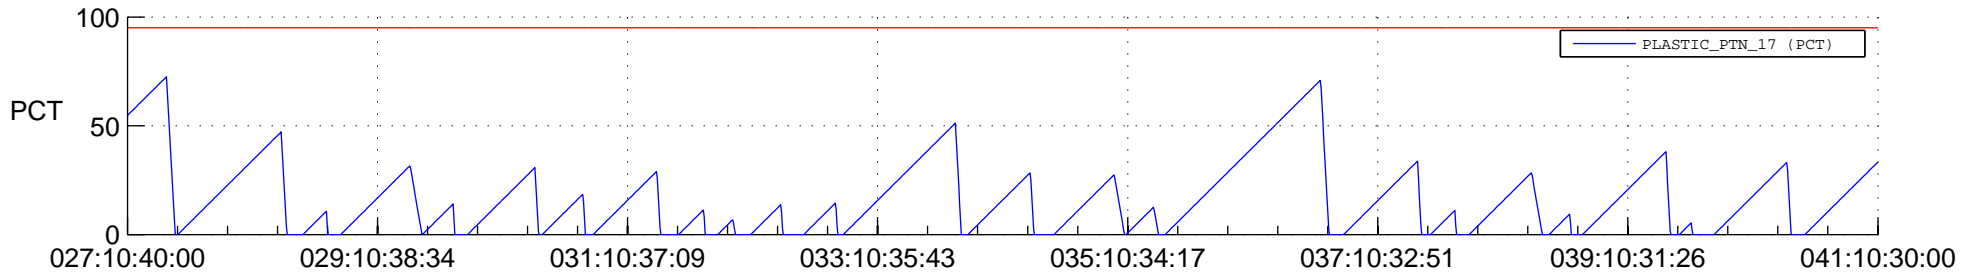

STEREO AHEAD SSR PCT Full Prediction

SWAVES_Percent_Full_Prediction

IMPACT_Percent_Full_Prediction

PLASTIC_Percent_Full_Prediction

Spacecraft_DownLink_Rate

Ground Time (2020:027:10:40:00.000 -2020:041:10:30:00.000)