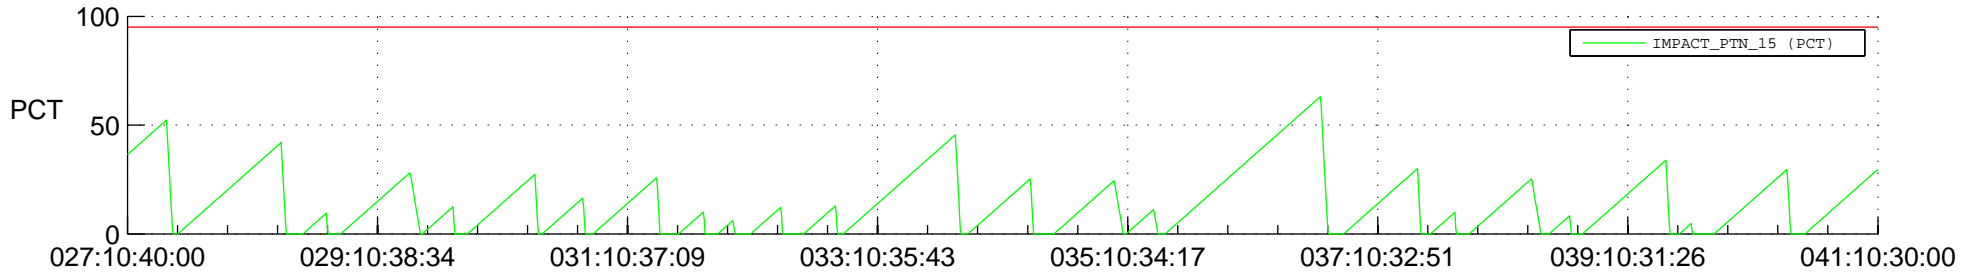

STEREO AHEAD SSR PCT Full Prediction

SWAVES_Percent_Full_Prediction

IMPACT_Percent_Full_Prediction

PLASTIC_Percent_Full_Prediction

Spacecraft_DownLink_Rate

Ground Time (2020:027:10:40:00.000 -2020:041:10:30:00.000)