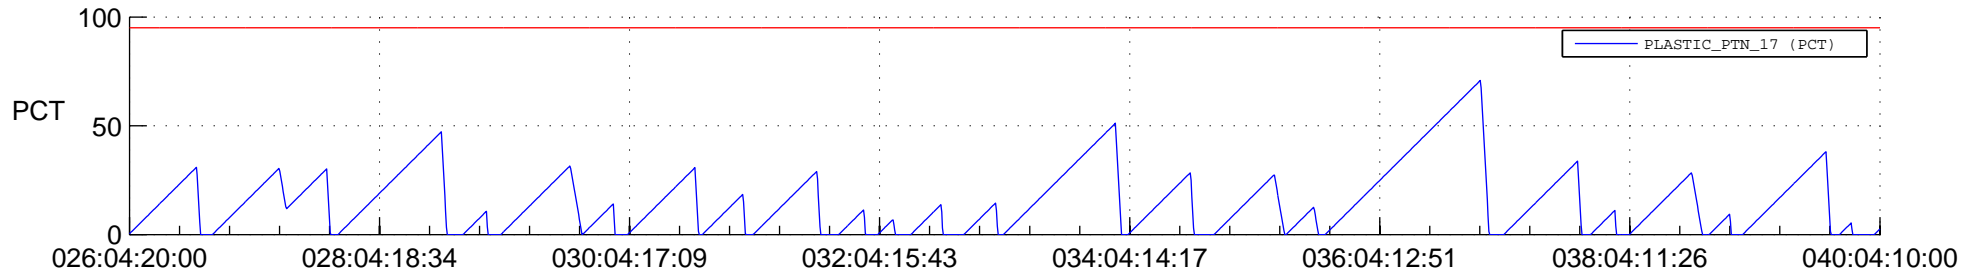

STEREO AHEAD SSR PCT Full Prediction

SWAVES_Percent_Full_Prediction

IMPACT_Percent_Full_Prediction

PLASTIC_Percent_Full_Prediction

Spacecraft_DownLink_Rate

Ground Time (2020:026:04:20:00.000 -2020:040:04:10:00.000)