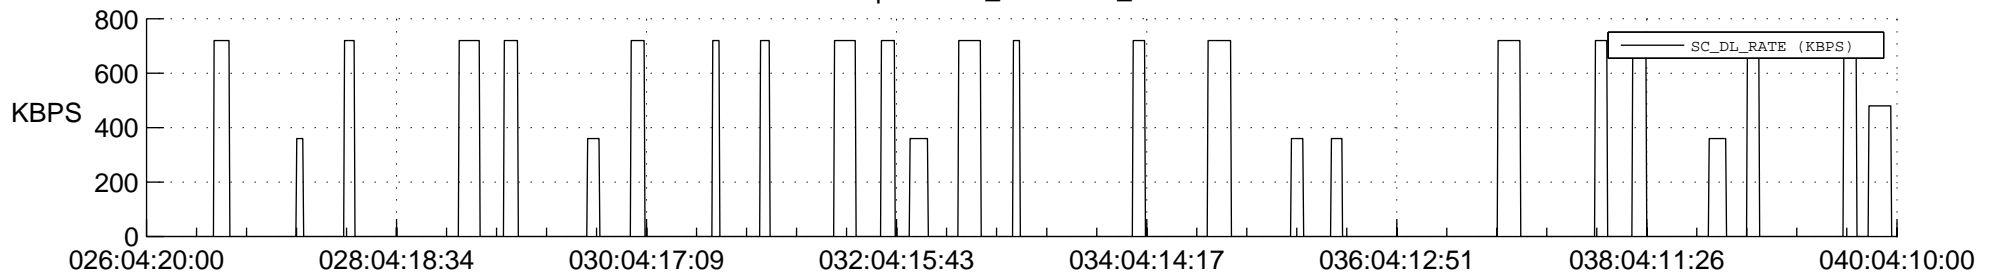

STEREO AHEAD SSR PCT Full Prediction

SWAVES_Percent_Full_Prediction

IMPACT_Percent_Full_Prediction

PLASTIC_Percent_Full_Prediction

Spacecraft_DownLink_Rate

Ground Time (2020:026:04:20:00.000 -2020:040:04:10:00.000)