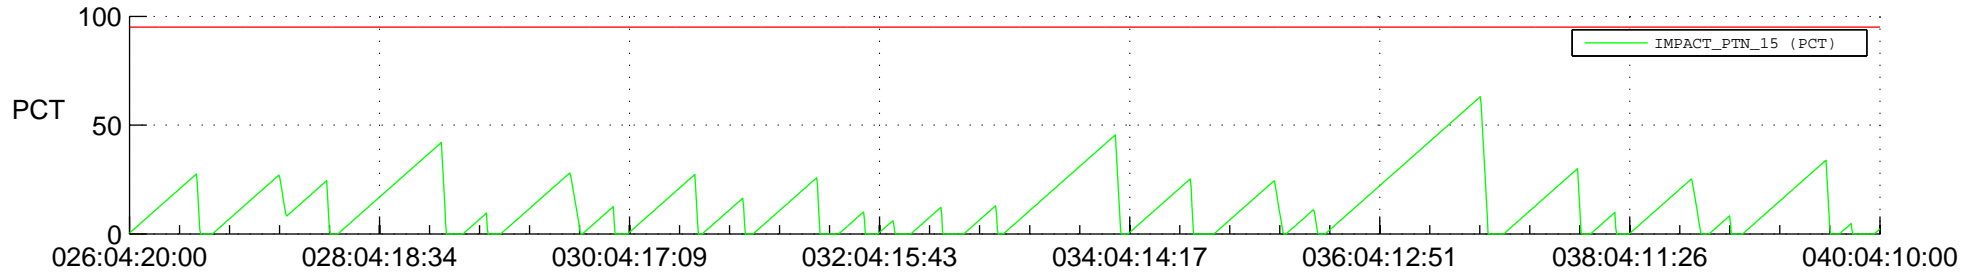

STEREO AHEAD SSR PCT Full Prediction

SWAVES_Percent_Full_Prediction

IMPACT_Percent_Full_Prediction

PLASTIC_Percent_Full_Prediction

Spacecraft_DownLink_Rate

Ground Time (2020:026:04:20:00.000 -2020:040:04:10:00.000)