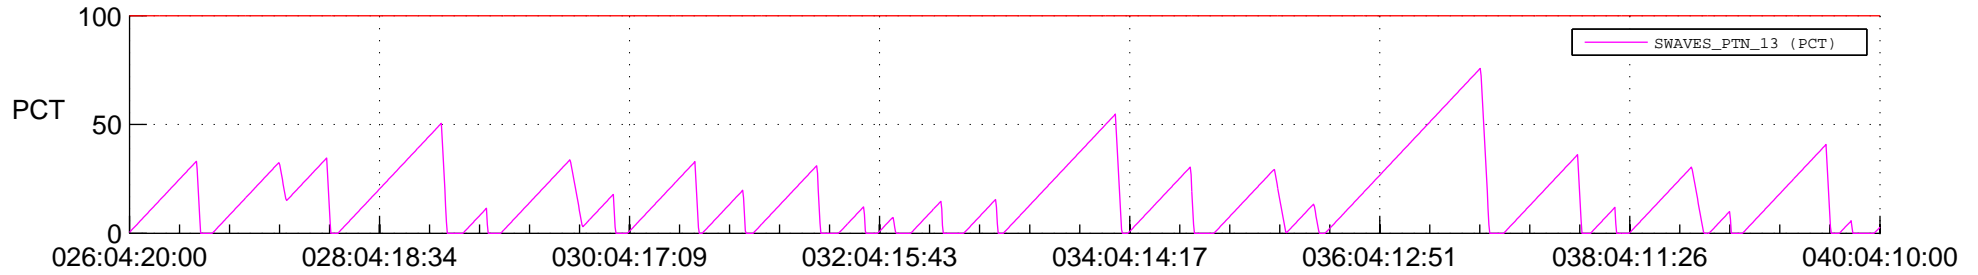

STEREO AHEAD SSR PCT Full Prediction

SWAVES_Percent_Full_Prediction

IMPACT_Percent_Full_Prediction

PLASTIC_Percent_Full_Prediction

Spacecraft_DownLink_Rate

Ground Time (2020:026:04:20:00.000 -2020:040:04:10:00.000)