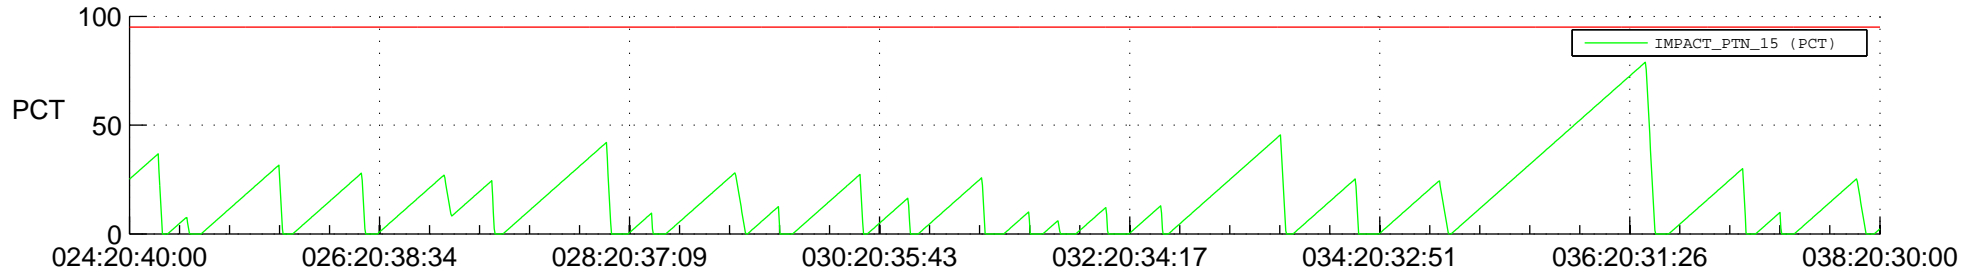

STEREO AHEAD SSR PCT Full Prediction

SWAVES_Percent_Full_Prediction

IMPACT_Percent_Full_Prediction

PLASTIC_Percent_Full_Prediction

Spacecraft_DownLink_Rate

Ground Time (2020:024:20:40:00.000 -2020:038:20:30:00.000)