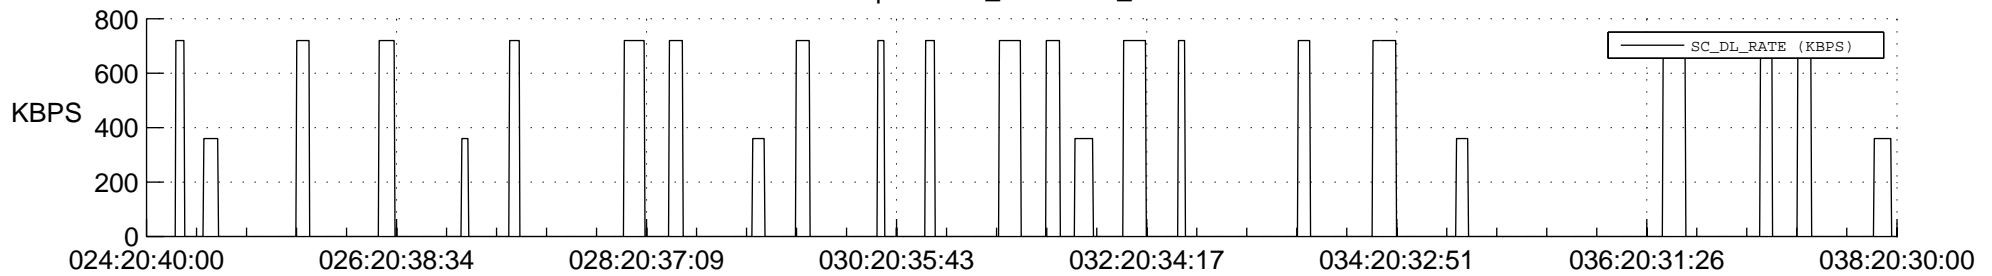

STEREO AHEAD SSR PCT Full Prediction

SWAVES_Percent_Full_Prediction

IMPACT_Percent_Full_Prediction

PLASTIC_Percent_Full_Prediction

Spacecraft_DownLink_Rate

Ground Time (2020:024:20:40:00.000 -2020:038:20:30:00.000)