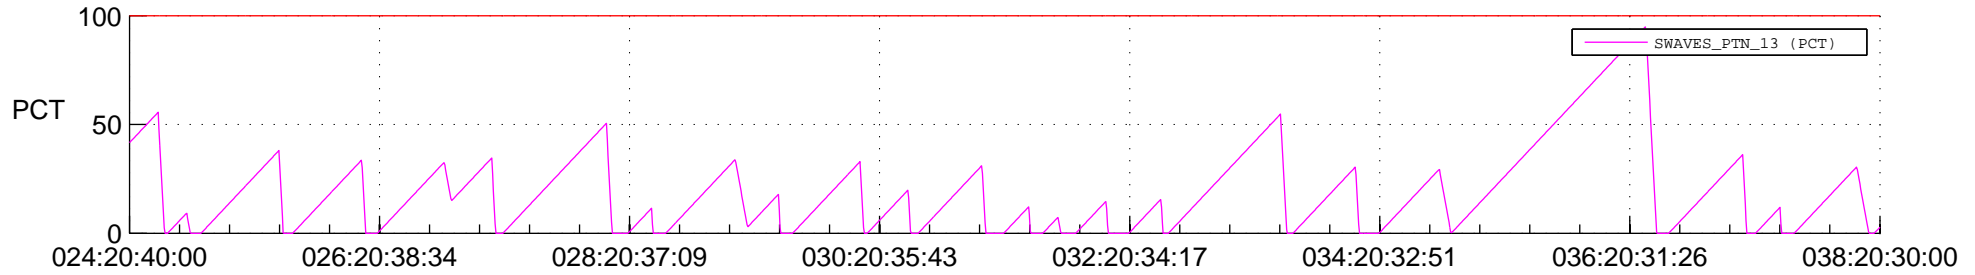

STEREO AHEAD SSR PCT Full Prediction

SWAVES_Percent_Full_Prediction

IMPACT_Percent_Full_Prediction

PLASTIC_Percent_Full_Prediction

Spacecraft_DownLink_Rate

Ground Time (2020:024:20:40:00.000 -2020:038:20:30:00.000)