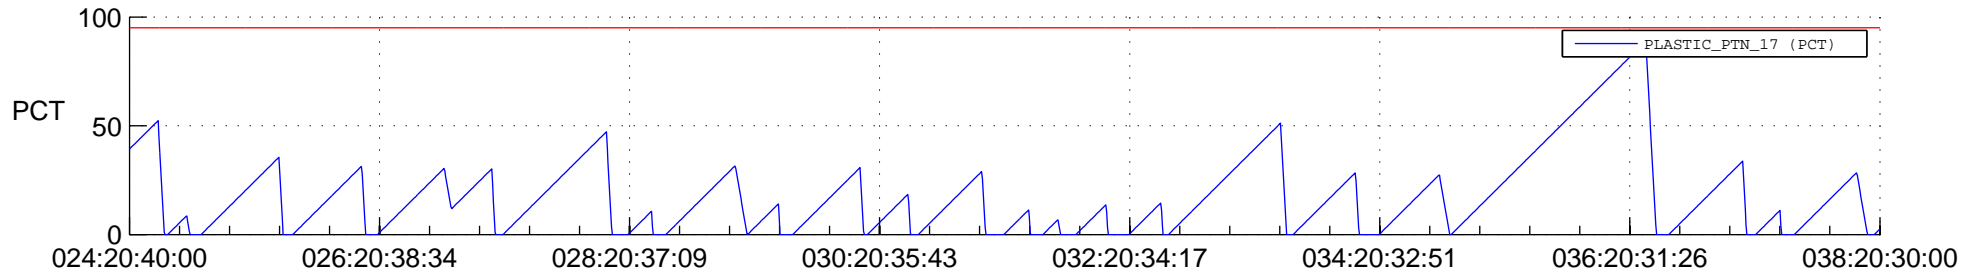

STEREO AHEAD SSR PCT Full Prediction

SWAVES_Percent_Full_Prediction

IMPACT_Percent_Full_Prediction

PLASTIC_Percent_Full_Prediction

Spacecraft_DownLink_Rate

Ground Time (2020:024:20:40:00.000 -2020:038:20:30:00.000)