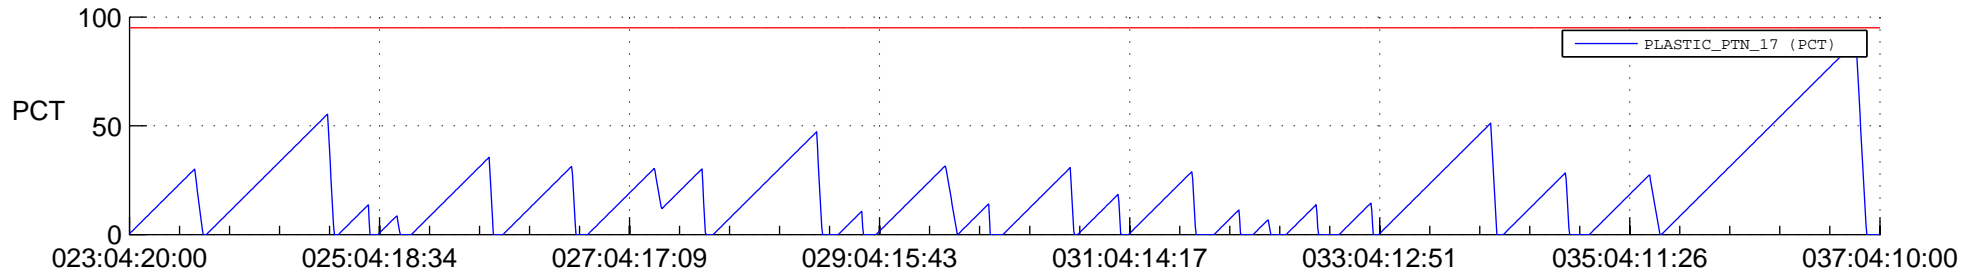

STEREO AHEAD SSR PCT Full Prediction

SWAVES_Percent_Full_Prediction

IMPACT_Percent_Full_Prediction

PLASTIC_Percent_Full_Prediction

Spacecraft_DownLink_Rate