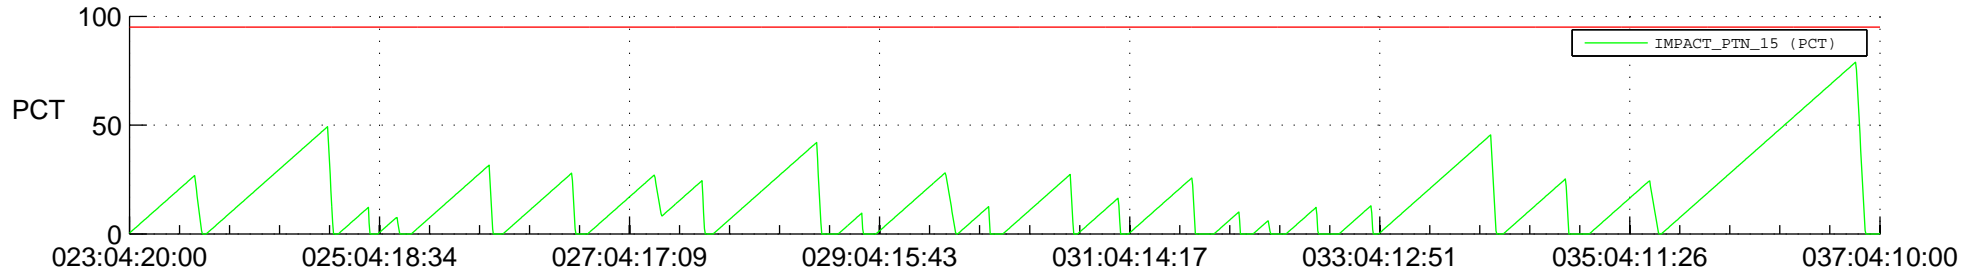

STEREO AHEAD SSR PCT Full Prediction

SWAVES_Percent_Full_Prediction

IMPACT_Percent_Full_Prediction

PLASTIC_Percent_Full_Prediction

Spacecraft_DownLink_Rate