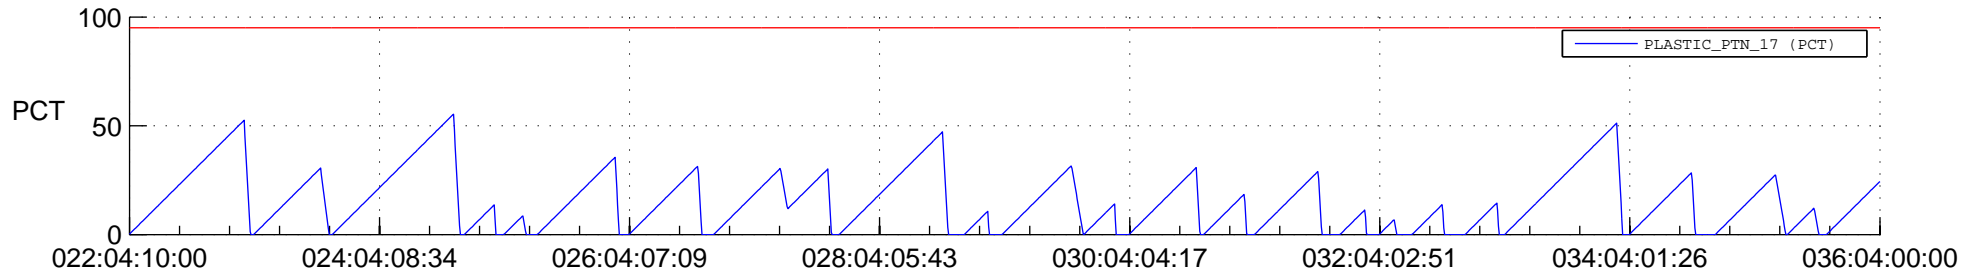

STEREO AHEAD SSR PCT Full Prediction

SWAVES_Percent_Full_Prediction

IMPACT_Percent_Full_Prediction

PLASTIC_Percent_Full_Prediction

Spacecraft_DownLink_Rate

Ground Time (2020:022:04:10:00.000 -2020:036:04:00:00.000)