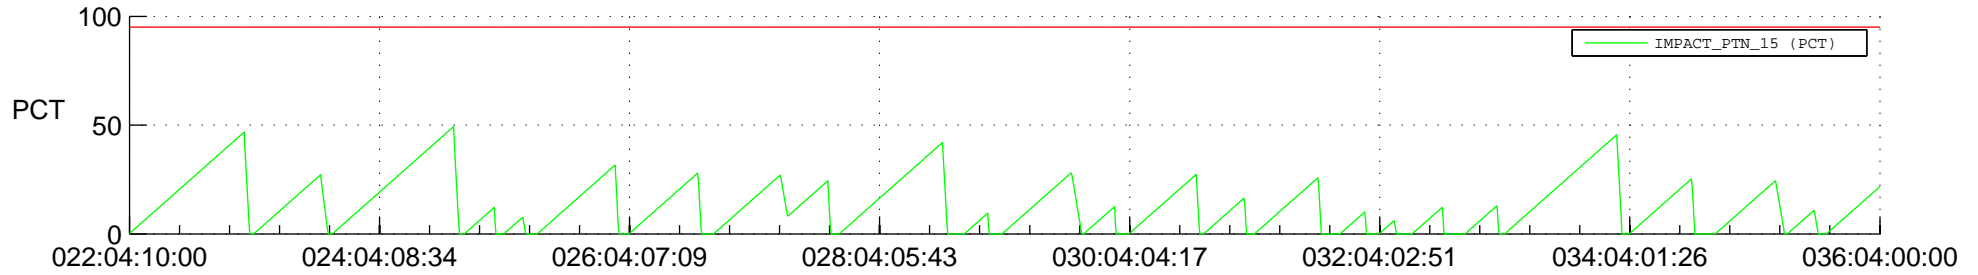

STEREO AHEAD SSR PCT Full Prediction

SWAVES_Percent_Full_Prediction

IMPACT_Percent_Full_Prediction

PLASTIC_Percent_Full_Prediction

Spacecraft_DownLink_Rate

Ground Time (2020:022:04:10:00.000 -2020:036:04:00:00.000)