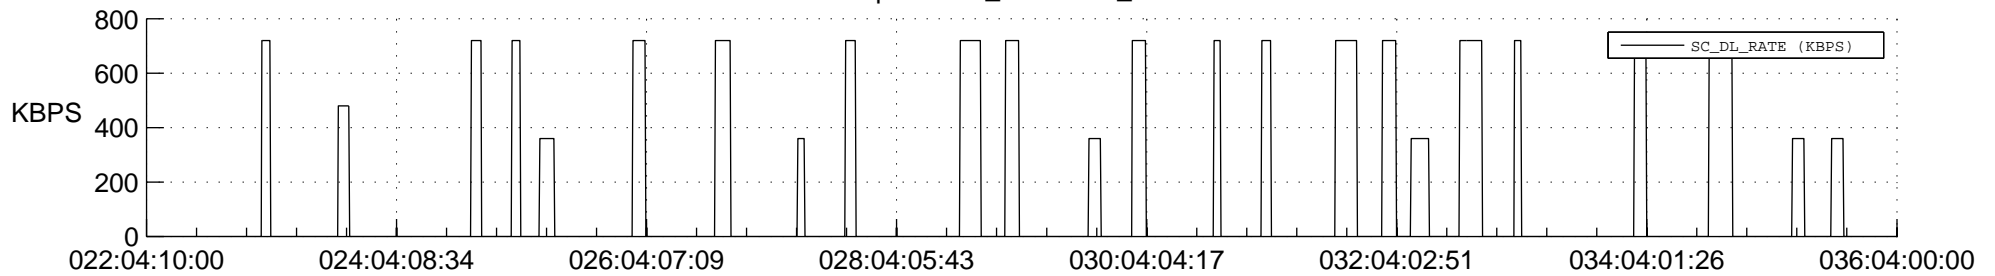

STEREO AHEAD SSR PCT Full Prediction

SWAVES_Percent_Full_Prediction

IMPACT_Percent_Full_Prediction

PLASTIC_Percent_Full_Prediction

Spacecraft_DownLink_Rate

Ground Time (2020:022:04:10:00.000 -2020:036:04:00:00.000)