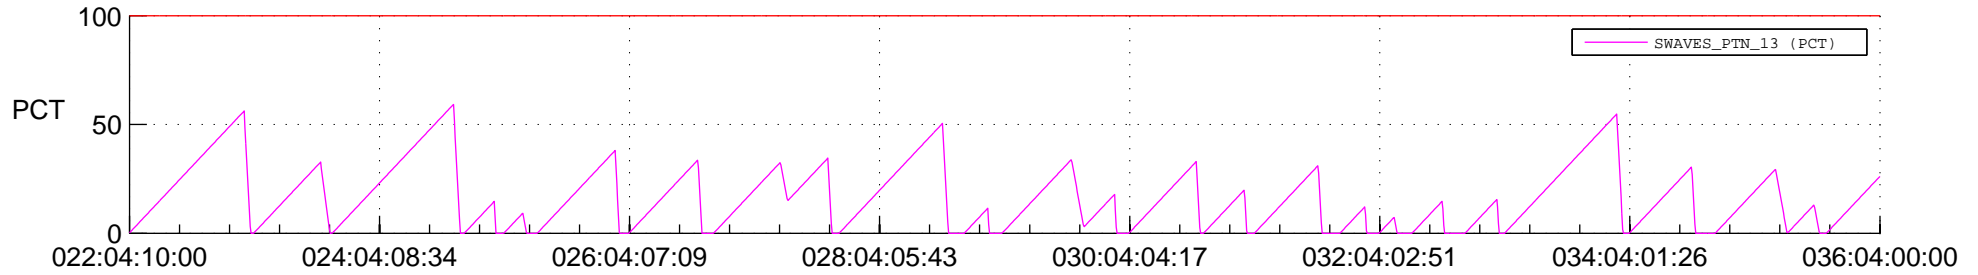

STEREO AHEAD SSR PCT Full Prediction

SWAVES_Percent_Full_Prediction

IMPACT_Percent_Full_Prediction

PLASTIC_Percent_Full_Prediction

Spacecraft_DownLink_Rate

Ground Time (2020:022:04:10:00.000 -2020:036:04:00:00.000)