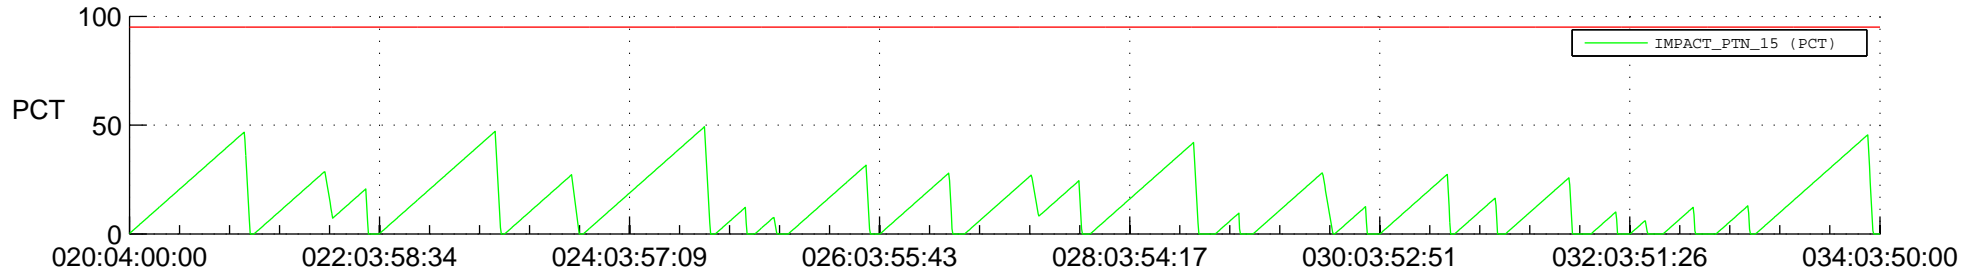

STEREO AHEAD SSR PCT Full Prediction

SWAVES_Percent_Full_Prediction

IMPACT_Percent_Full_Prediction

PLASTIC_Percent_Full_Prediction

Spacecraft_DownLink_Rate

Ground Time (2020:020:04:00:00.000 -2020:034:03:50:00.000)