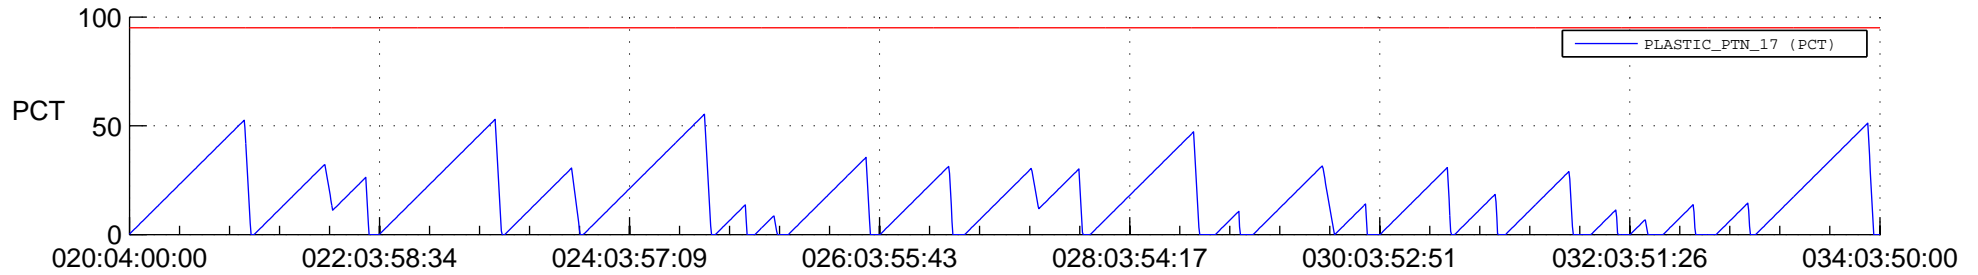

STEREO AHEAD SSR PCT Full Prediction

SWAVES_Percent_Full_Prediction

IMPACT_Percent_Full_Prediction

PLASTIC_Percent_Full_Prediction

Spacecraft_DownLink_Rate

Ground Time (2020:020:04:00:00.000 -2020:034:03:50:00.000)