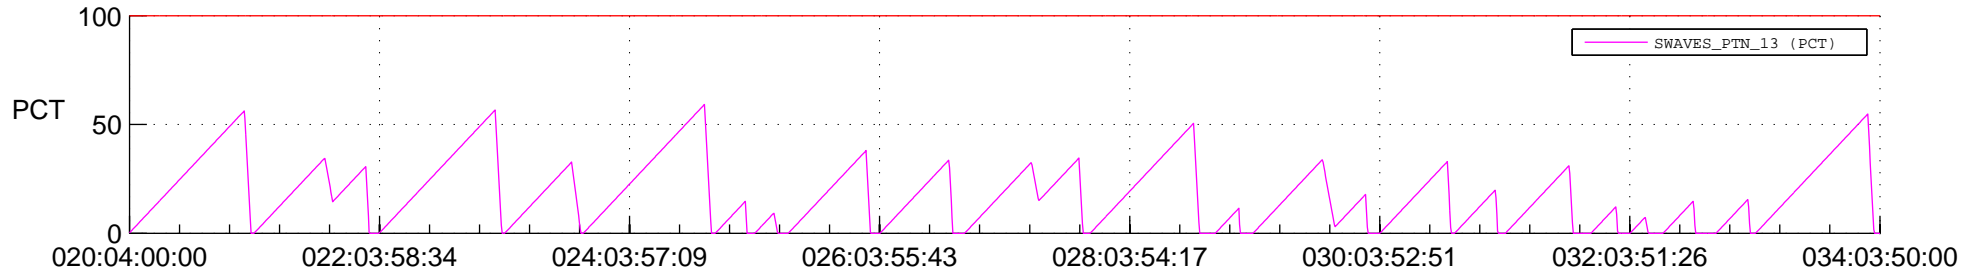

STEREO AHEAD SSR PCT Full Prediction

SWAVES_Percent_Full_Prediction

IMPACT_Percent_Full_Prediction

PLASTIC_Percent_Full_Prediction

Spacecraft_DownLink_Rate

Ground Time (2020:020:04:00:00.000 -2020:034:03:50:00.000)