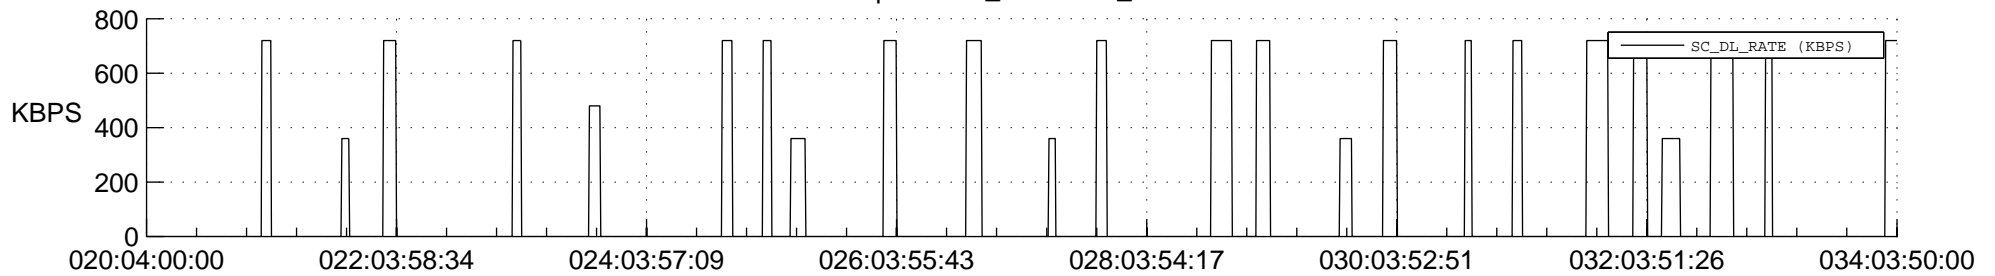

STEREO AHEAD SSR PCT Full Prediction

SWAVES_Percent_Full_Prediction

IMPACT_Percent_Full_Prediction

PLASTIC_Percent_Full_Prediction

Spacecraft_DownLink_Rate

Ground Time (2020:020:04:00:00.000 -2020:034:03:50:00.000)