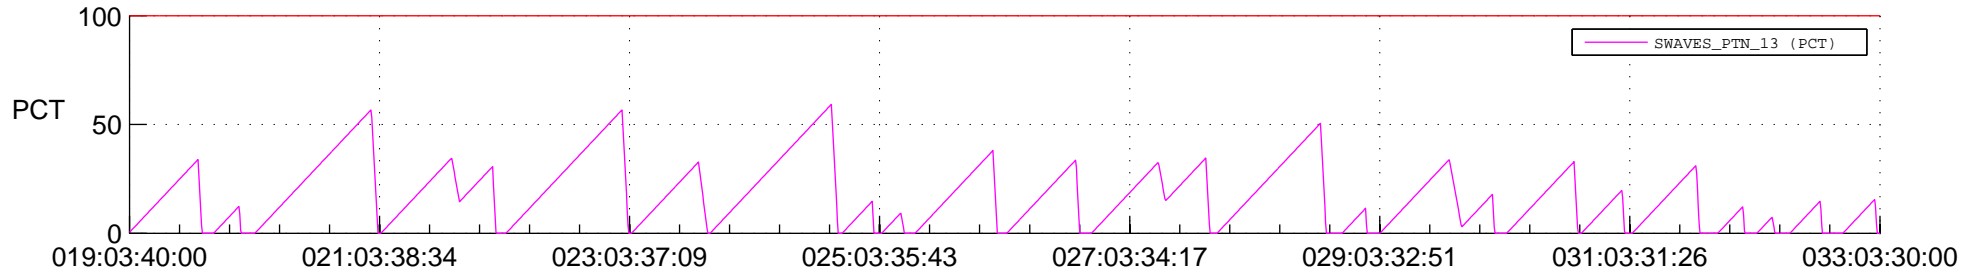

STEREO AHEAD SSR PCT Full Prediction

SWAVES_Percent_Full_Prediction

IMPACT_Percent_Full_Prediction

PLASTIC_Percent_Full_Prediction

Spacecraft_DownLink_Rate

Ground Time (2020:019:03:40:00.000 -2020:033:03:30:00.000)