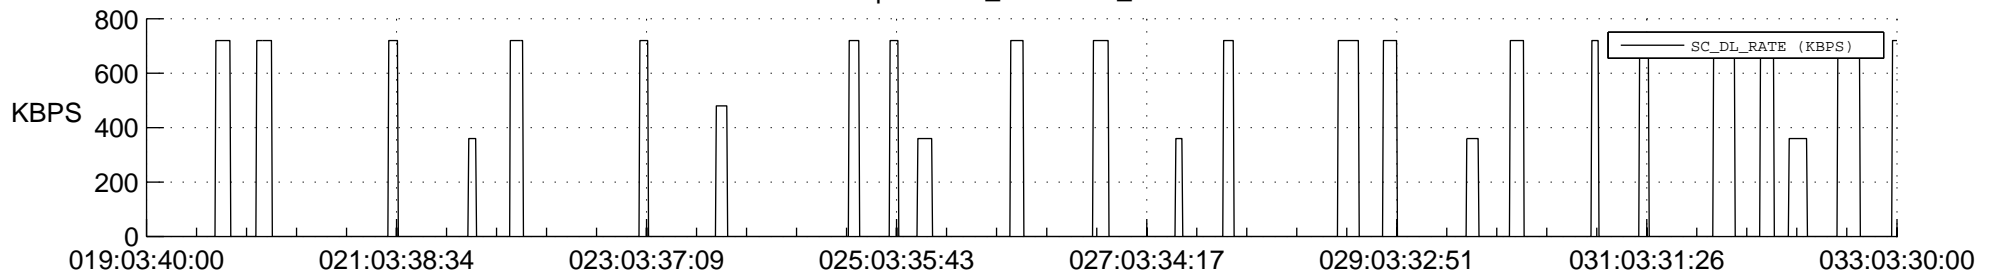

STEREO AHEAD SSR PCT Full Prediction

SWAVES_Percent_Full_Prediction

IMPACT_Percent_Full_Prediction

PLASTIC_Percent_Full_Prediction

Spacecraft_DownLink_Rate

Ground Time (2020:019:03:40:00.000 -2020:033:03:30:00.000)