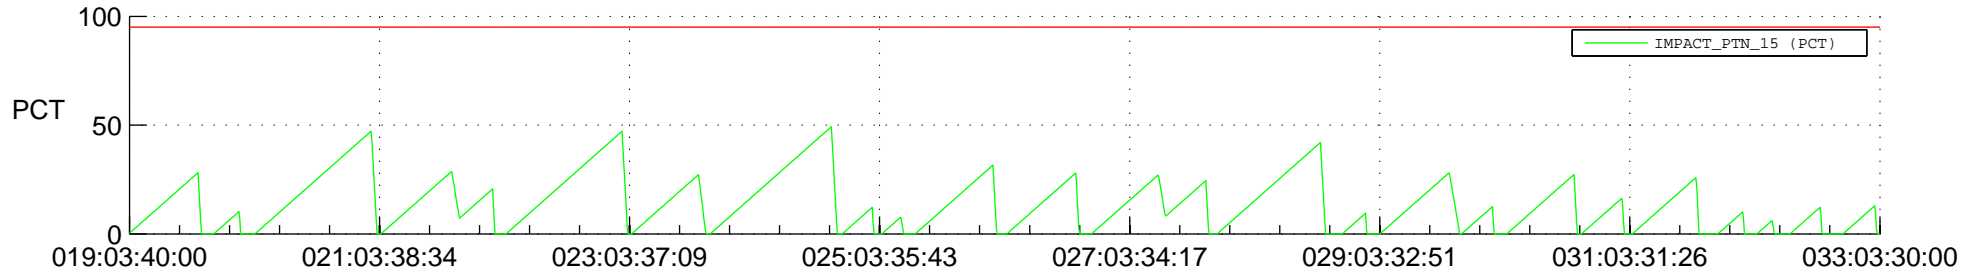

STEREO AHEAD SSR PCT Full Prediction

SWAVES_Percent_Full_Prediction

IMPACT_Percent_Full_Prediction

PLASTIC_Percent_Full_Prediction

Spacecraft_DownLink_Rate

Ground Time (2020:019:03:40:00.000 -2020:033:03:30:00.000)