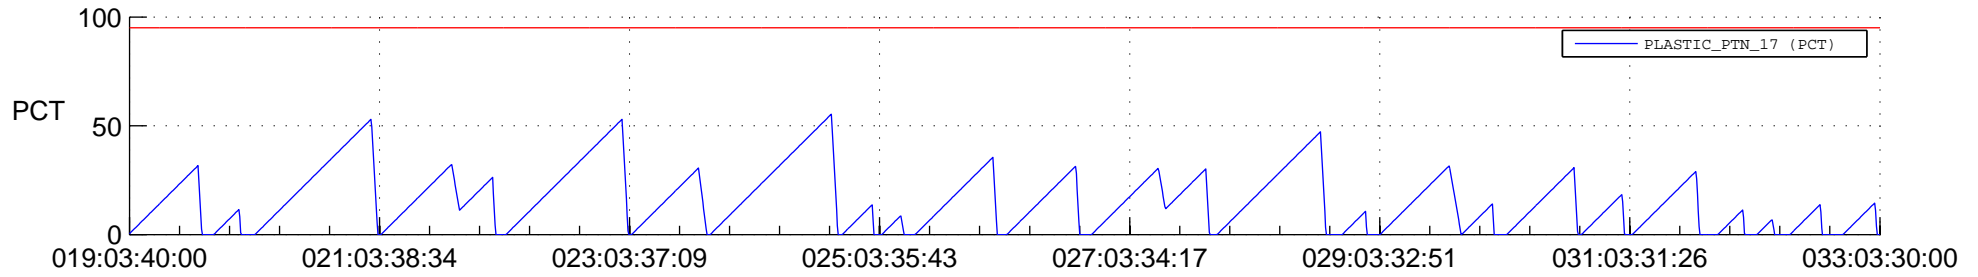

STEREO AHEAD SSR PCT Full Prediction

SWAVES_Percent_Full_Prediction

IMPACT_Percent_Full_Prediction

PLASTIC_Percent_Full_Prediction

Spacecraft_DownLink_Rate

Ground Time (2020:019:03:40:00.000 -2020:033:03:30:00.000)