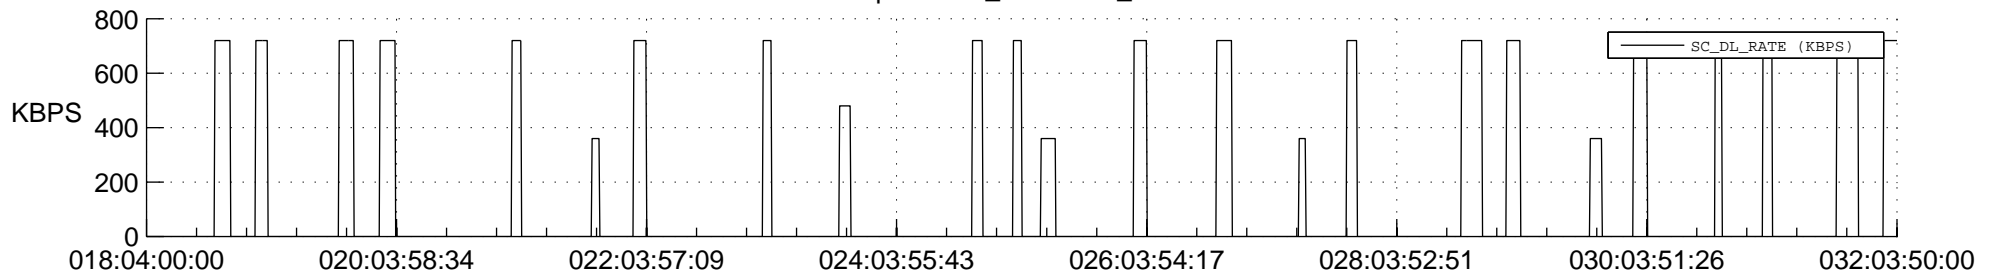

STEREO AHEAD SSR PCT Full Prediction

SWAVES_Percent_Full_Prediction

IMPACT_Percent_Full_Prediction

PLASTIC_Percent_Full_Prediction

Spacecraft_DownLink_Rate

Ground Time (2020:018:04:00:00.000 -2020:032:03:50:00.000)