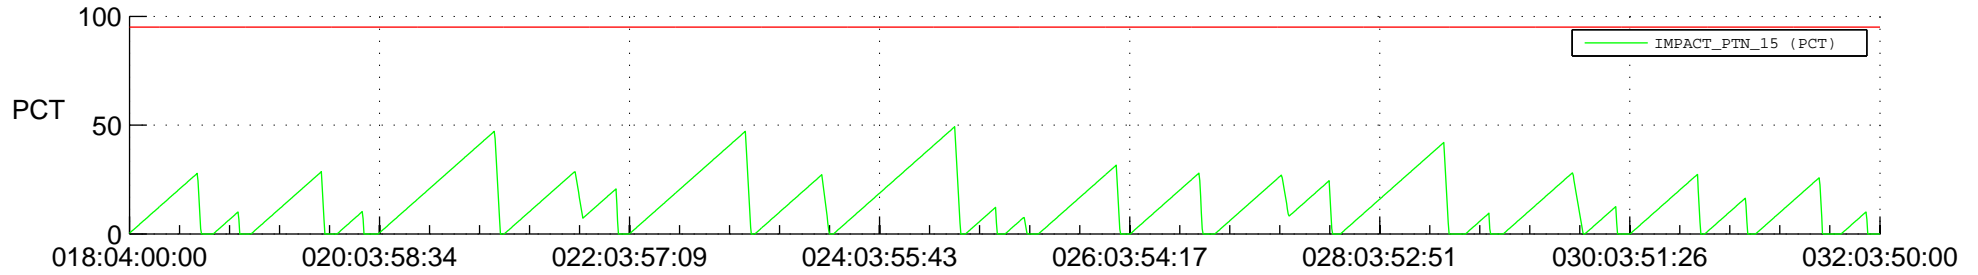

STEREO AHEAD SSR PCT Full Prediction

SWAVES_Percent_Full_Prediction

IMPACT_Percent_Full_Prediction

PLASTIC_Percent_Full_Prediction

Spacecraft_DownLink_Rate

Ground Time (2020:018:04:00:00.000 -2020:032:03:50:00.000)