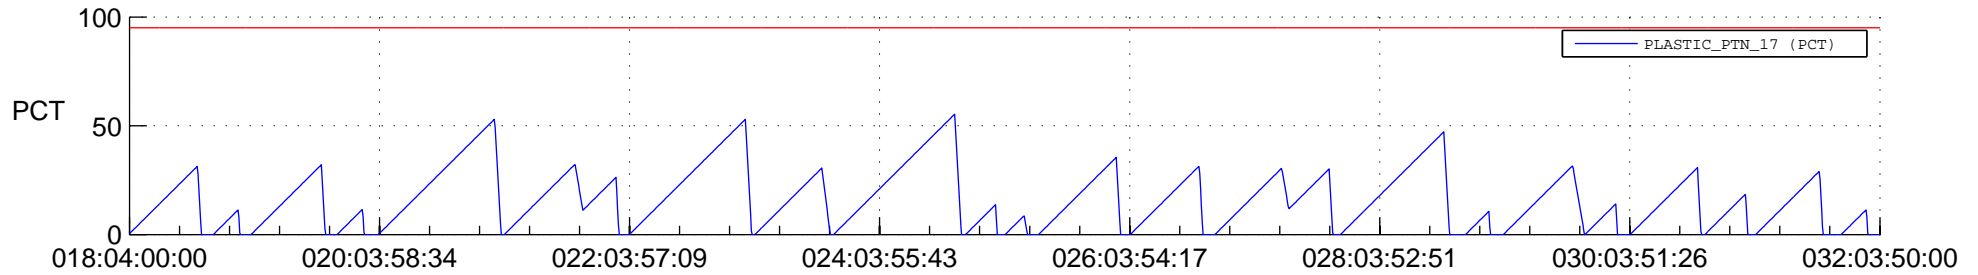

STEREO AHEAD SSR PCT Full Prediction

SWAVES_Percent_Full_Prediction

IMPACT_Percent_Full_Prediction

PLASTIC_Percent_Full_Prediction

Spacecraft_DownLink_Rate

Ground Time (2020:018:04:00:00.000 -2020:032:03:50:00.000)