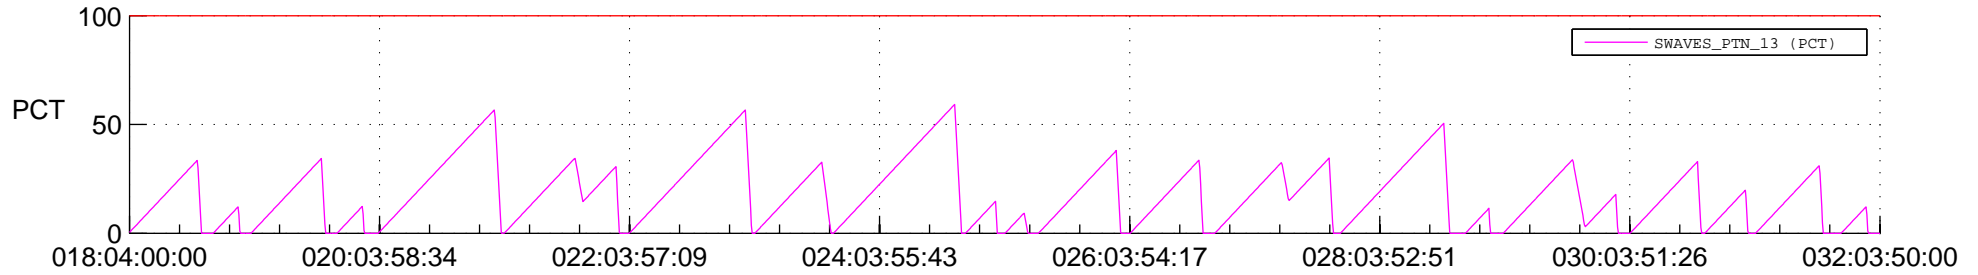

STEREO AHEAD SSR PCT Full Prediction

SWAVES_Percent_Full_Prediction

IMPACT_Percent_Full_Prediction

PLASTIC_Percent_Full_Prediction

Spacecraft_DownLink_Rate

Ground Time (2020:018:04:00:00.000 -2020:032:03:50:00.000)