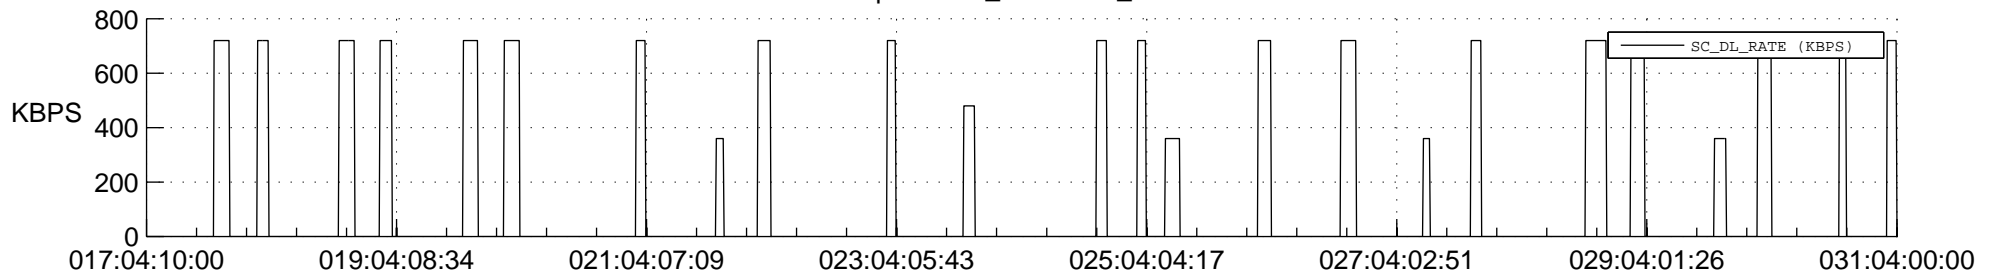

STEREO AHEAD SSR PCT Full Prediction

SWAVES_Percent_Full_Prediction

IMPACT_Percent_Full_Prediction

PLASTIC_Percent_Full_Prediction

Spacecraft_DownLink_Rate

Ground Time (2020:017:04:10:00.000 -2020:031:04:00:00.000)