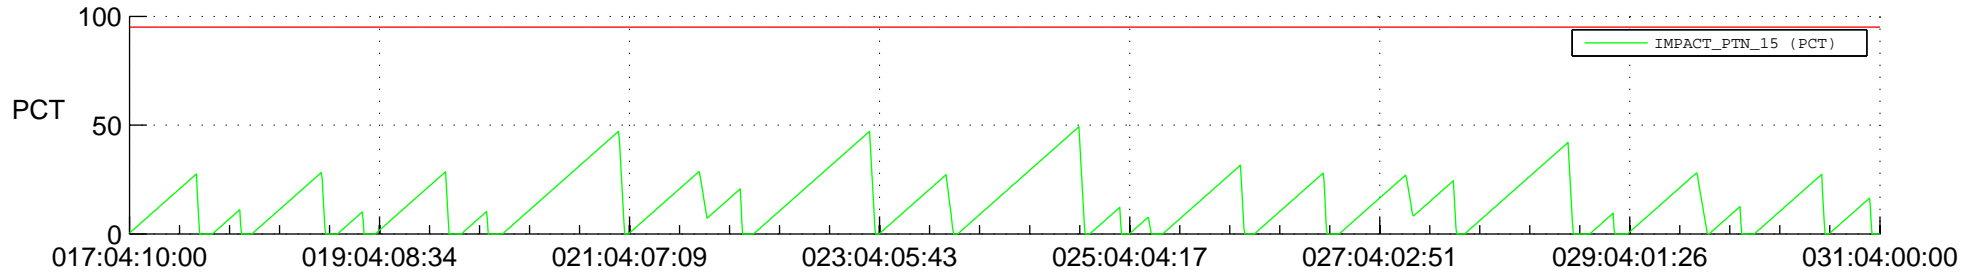

STEREO AHEAD SSR PCT Full Prediction

SWAVES_Percent_Full_Prediction

IMPACT_Percent_Full_Prediction

PLASTIC_Percent_Full_Prediction

Spacecraft_DownLink_Rate

Ground Time (2020:017:04:10:00.000 -2020:031:04:00:00.000)