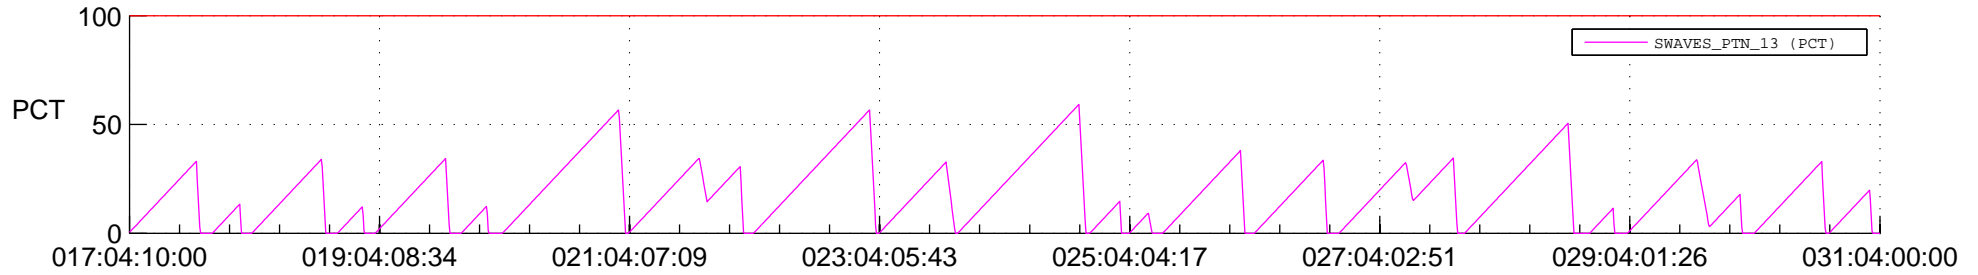

STEREO AHEAD SSR PCT Full Prediction

SWAVES_Percent_Full_Prediction

IMPACT_Percent_Full_Prediction

PLASTIC_Percent_Full_Prediction

Spacecraft_DownLink_Rate

Ground Time (2020:017:04:10:00.000 -2020:031:04:00:00.000)