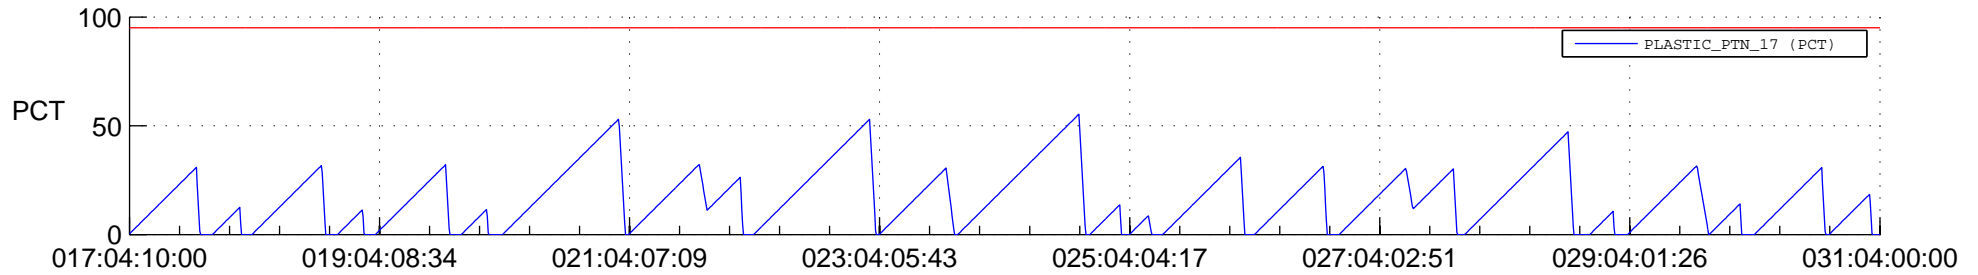

STEREO AHEAD SSR PCT Full Prediction

SWAVES_Percent_Full_Prediction

IMPACT_Percent_Full_Prediction

PLASTIC_Percent_Full_Prediction

Spacecraft_DownLink_Rate

Ground Time (2020:017:04:10:00.000 -2020:031:04:00:00.000)