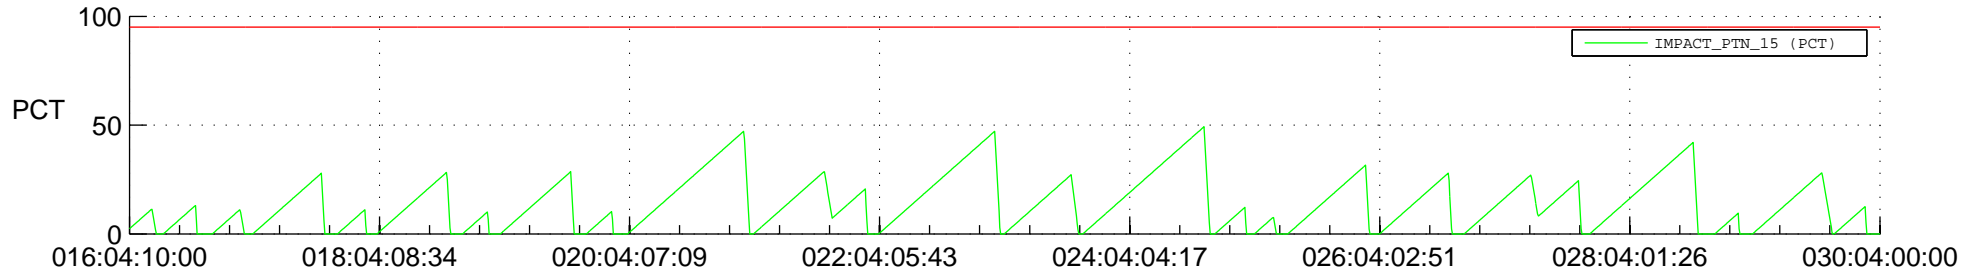

IMPACT_Percent_Full_Prediction