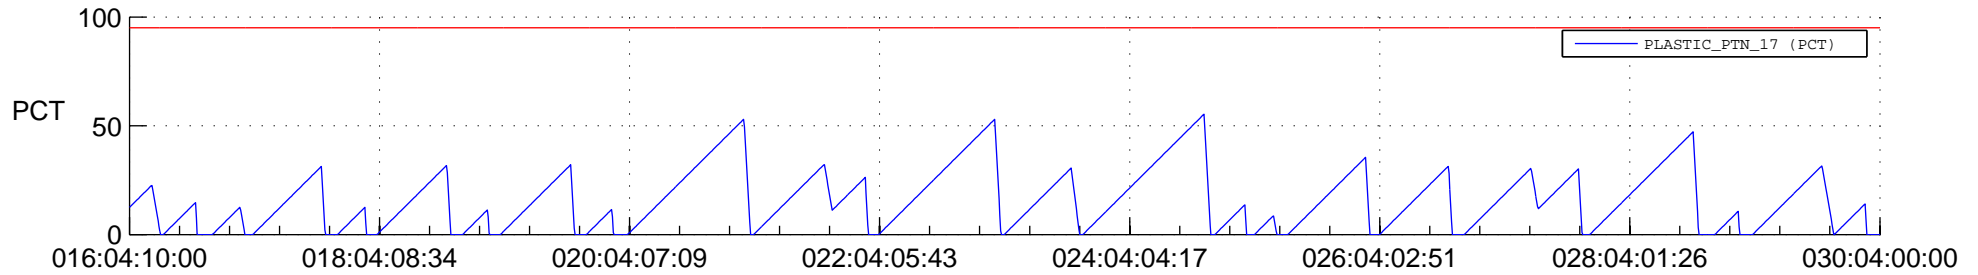

## SWAVES\_Percent\_Full\_Prediction

## Spacecraft\_DownLink\_Rate

Ground Time (2020:016:04:10:00.000 -2020:030:04:00:00.000)