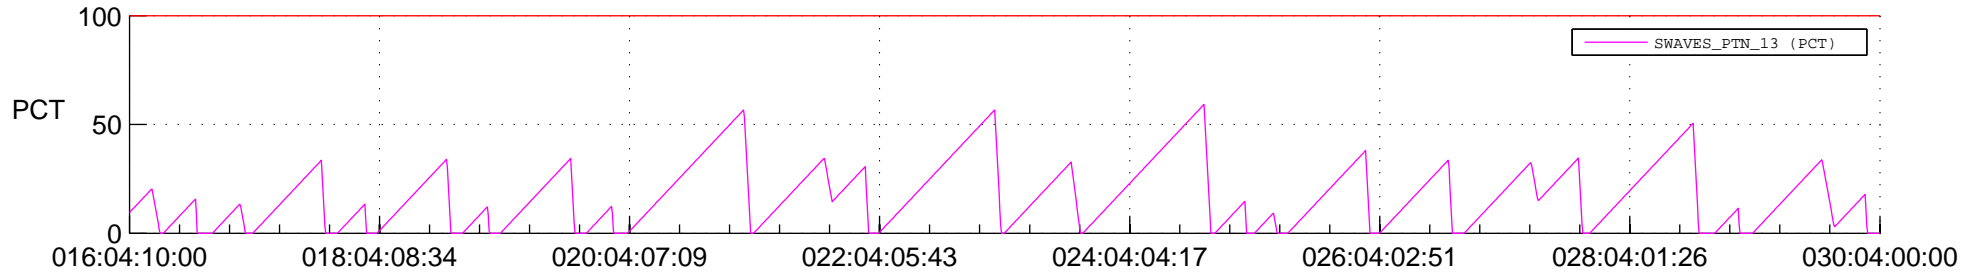

## SWAVES\_Percent\_Full\_Prediction

## Spacecraft\_DownLink\_Rate

Ground Time (2020:016:04:10:00.000 -2020:030:04:00:00.000)