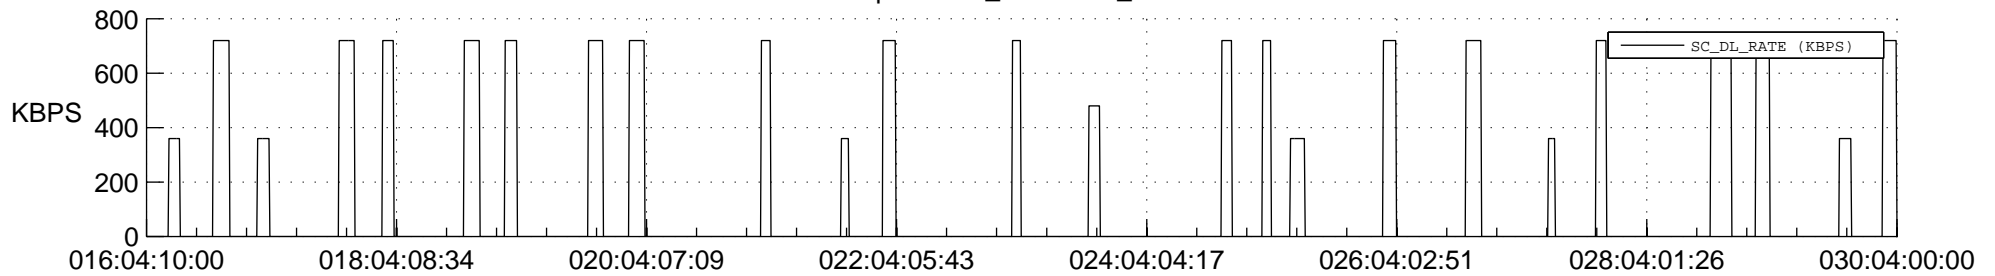

## Spacecraft\_DownLink\_Rate

Ground Time (2020:016:04:10:00.000 -2020:030:04:00:00.000)