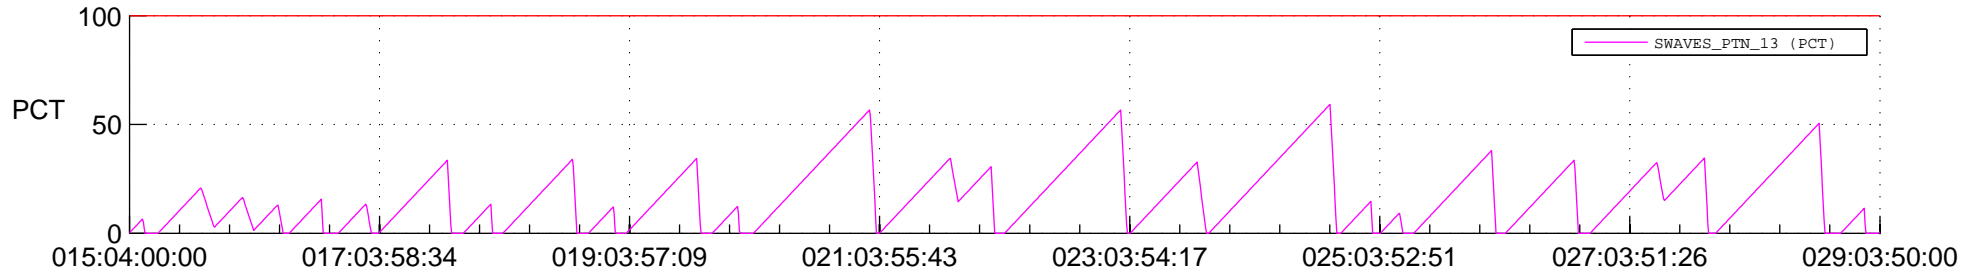

STEREO AHEAD SSR PCT Full Prediction

SWAVES_Percent_Full_Prediction

IMPACT_Percent_Full_Prediction

PLASTIC_Percent_Full_Prediction

Spacecraft_DownLink_Rate

Ground Time (2020:015:04:00:00.000 -2020:029:03:50:00.000)