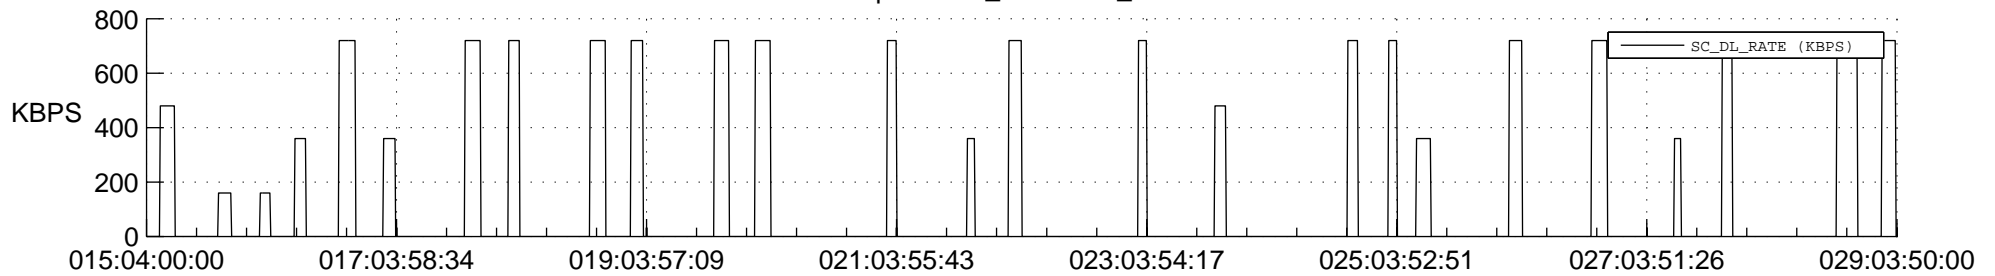

STEREO AHEAD SSR PCT Full Prediction

SWAVES_Percent_Full_Prediction

IMPACT_Percent_Full_Prediction

PLASTIC_Percent_Full_Prediction

Spacecraft_DownLink_Rate

Ground Time (2020:015:04:00:00.000 -2020:029:03:50:00.000)