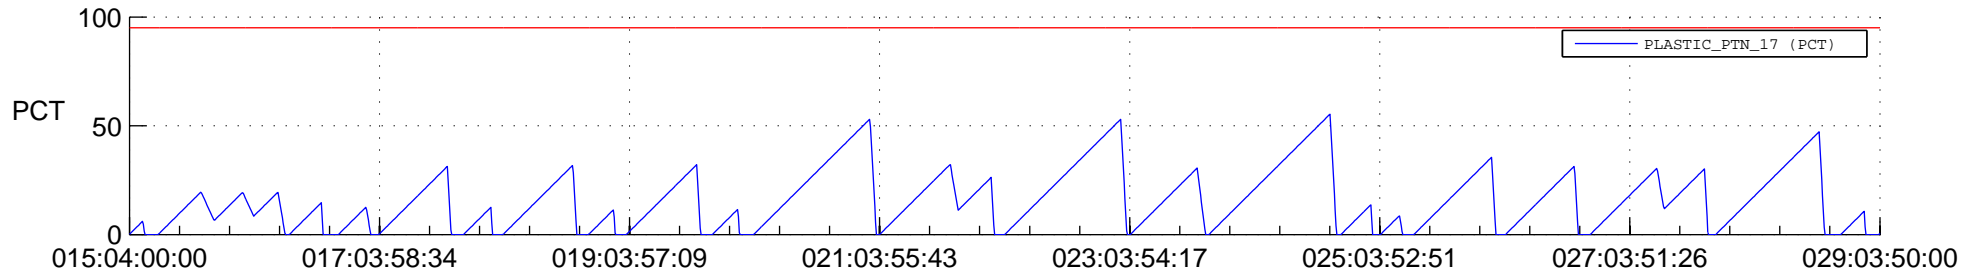

STEREO AHEAD SSR PCT Full Prediction

SWAVES_Percent_Full_Prediction

IMPACT_Percent_Full_Prediction

PLASTIC_Percent_Full_Prediction

Spacecraft_DownLink_Rate

Ground Time (2020:015:04:00:00.000 -2020:029:03:50:00.000)