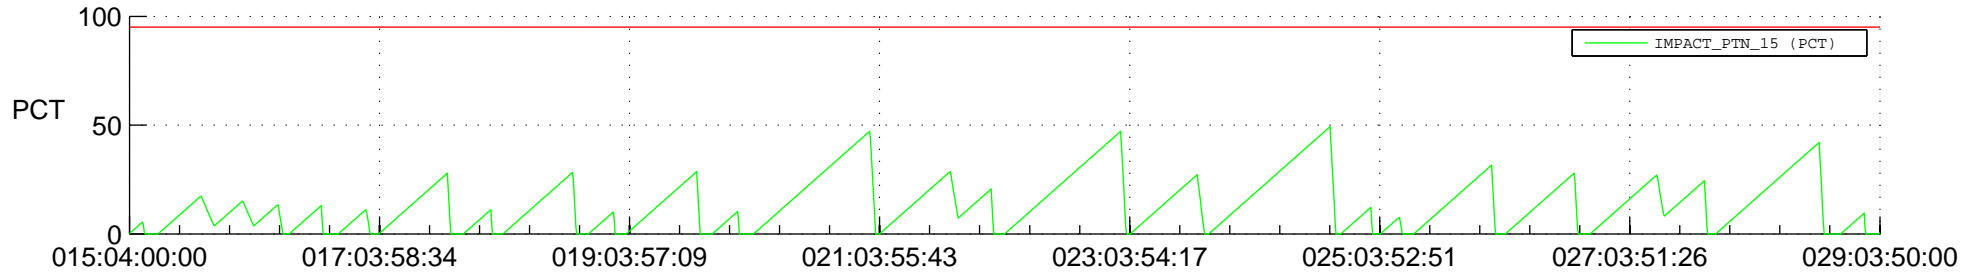

STEREO AHEAD SSR PCT Full Prediction

SWAVES_Percent_Full_Prediction

IMPACT_Percent_Full_Prediction

PLASTIC_Percent_Full_Prediction

Spacecraft_DownLink_Rate

Ground Time (2020:015:04:00:00.000 -2020:029:03:50:00.000)