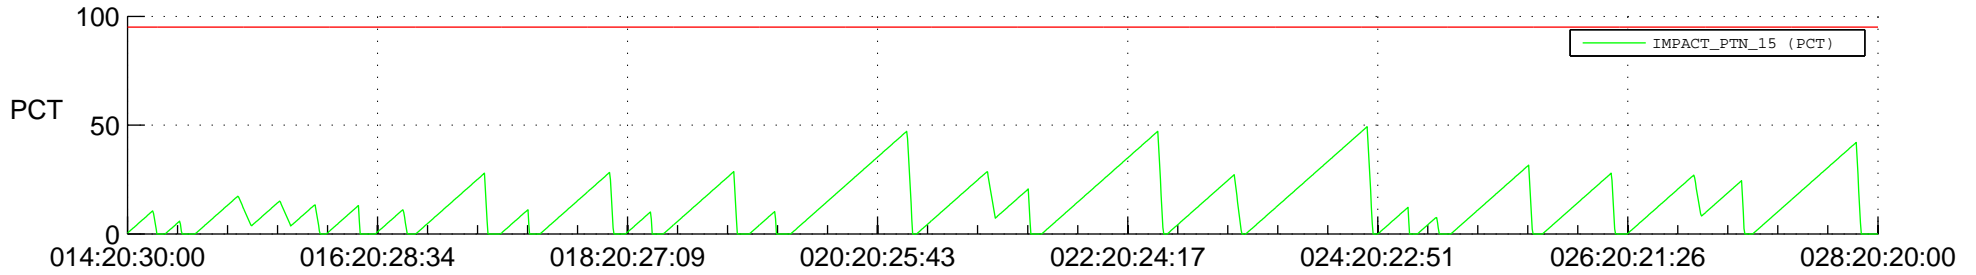

STEREO AHEAD SSR PCT Full Prediction

SWAVES_Percent_Full_Prediction

IMPACT_Percent_Full_Prediction

PLASTIC_Percent_Full_Prediction

Spacecraft_DownLink_Rate