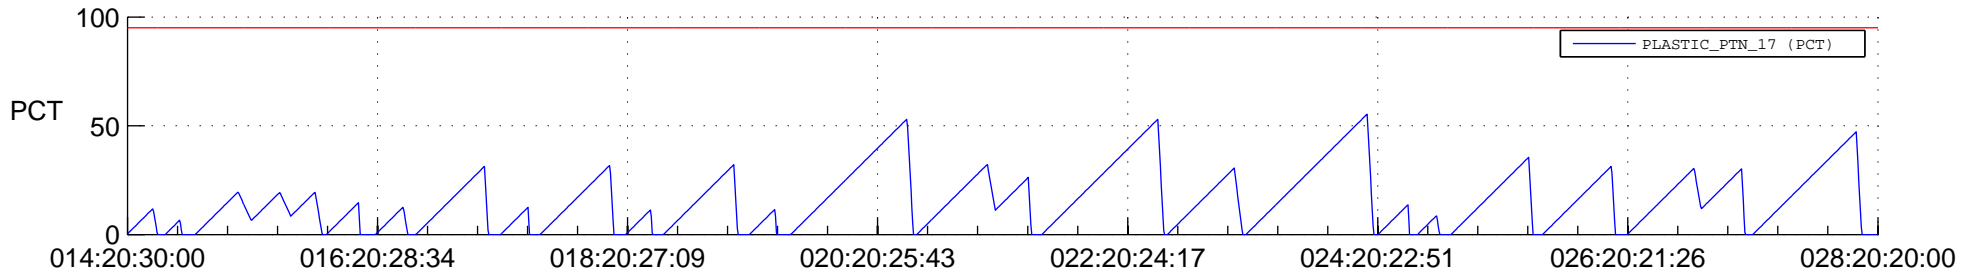

STEREO AHEAD SSR PCT Full Prediction

SWAVES_Percent_Full_Prediction

IMPACT_Percent_Full_Prediction

PLASTIC_Percent_Full_Prediction

Spacecraft_DownLink_Rate