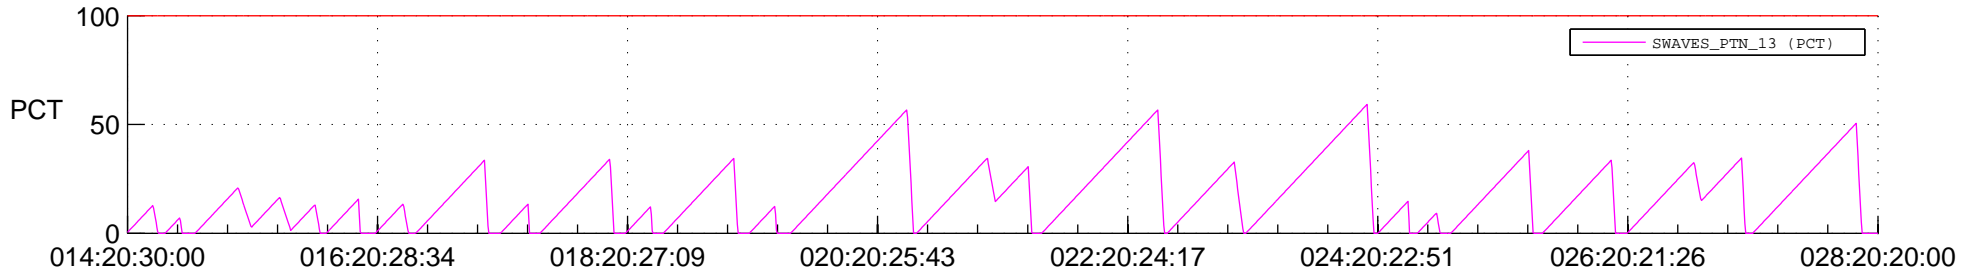

STEREO AHEAD SSR PCT Full Prediction

SWAVES_Percent_Full_Prediction

IMPACT_Percent_Full_Prediction

PLASTIC_Percent_Full_Prediction

Spacecraft_DownLink_Rate