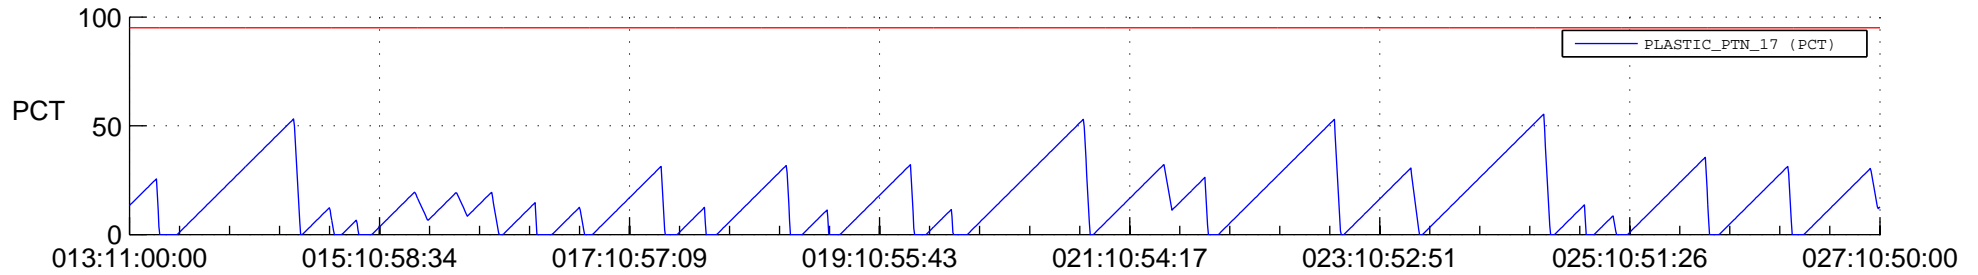

STEREO AHEAD SSR PCT Full Prediction

SWAVES_Percent_Full_Prediction

IMPACT_Percent_Full_Prediction

PLASTIC_Percent_Full_Prediction

Spacecraft_DownLink_Rate