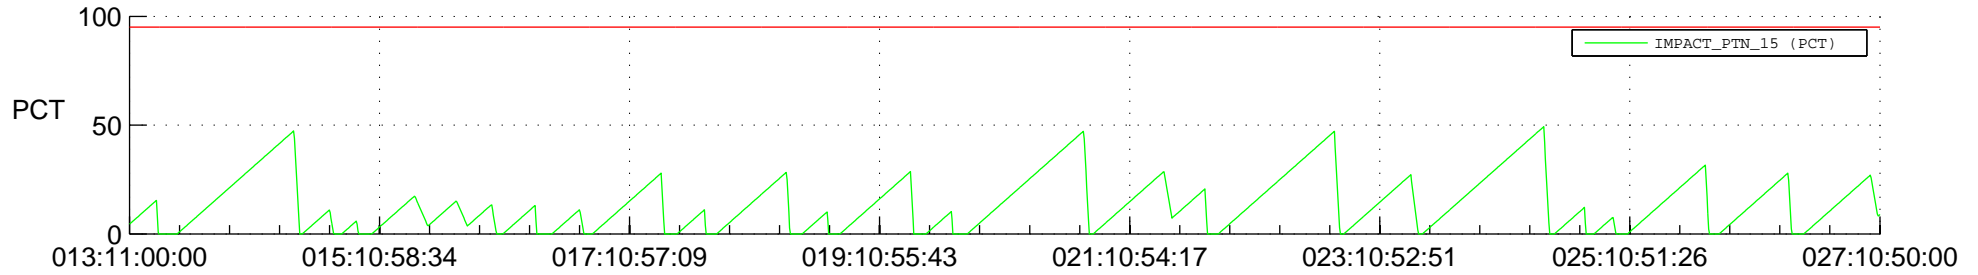

STEREO AHEAD SSR PCT Full Prediction

SWAVES_Percent_Full_Prediction

IMPACT_Percent_Full_Prediction

PLASTIC_Percent_Full_Prediction

Spacecraft_DownLink_Rate