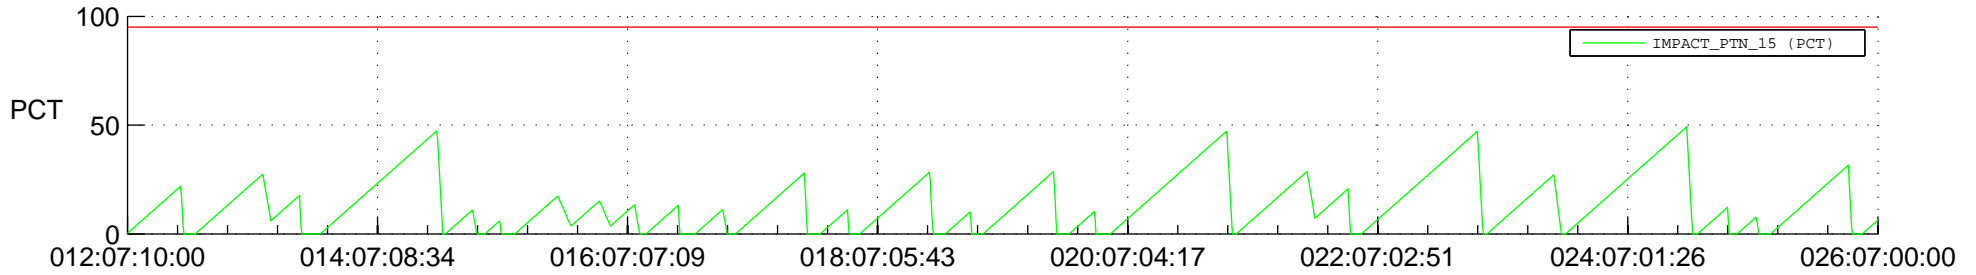

IMPACT_Percent_Full_Prediction