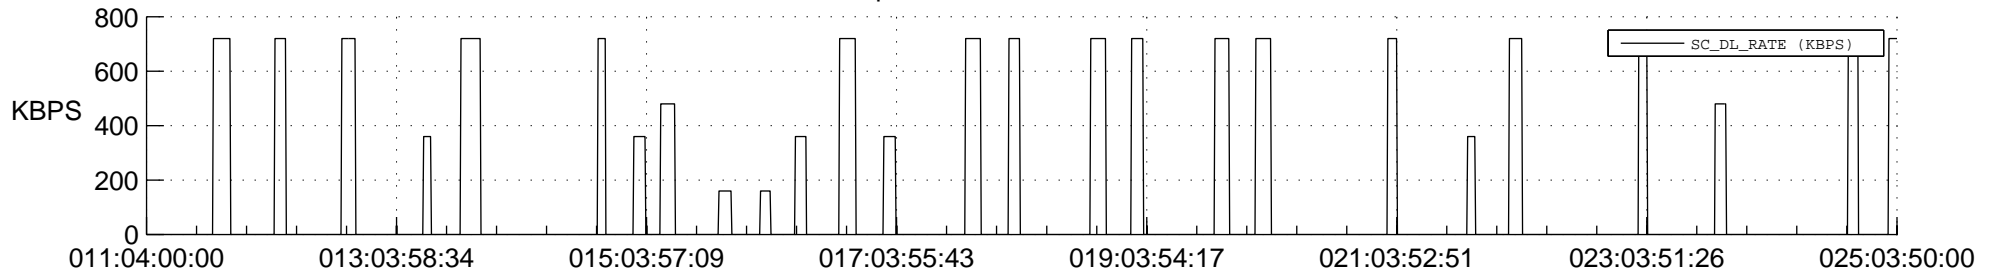

STEREO AHEAD SSR PCT Full Prediction

SWAVES_Percent_Full_Prediction

IMPACT_Percent_Full_Prediction

PLASTIC_Percent_Full_Prediction

Spacecraft_DownLink_Rate

Ground Time (2020:011:04:00:00.000 -2020:025:03:50:00.000)