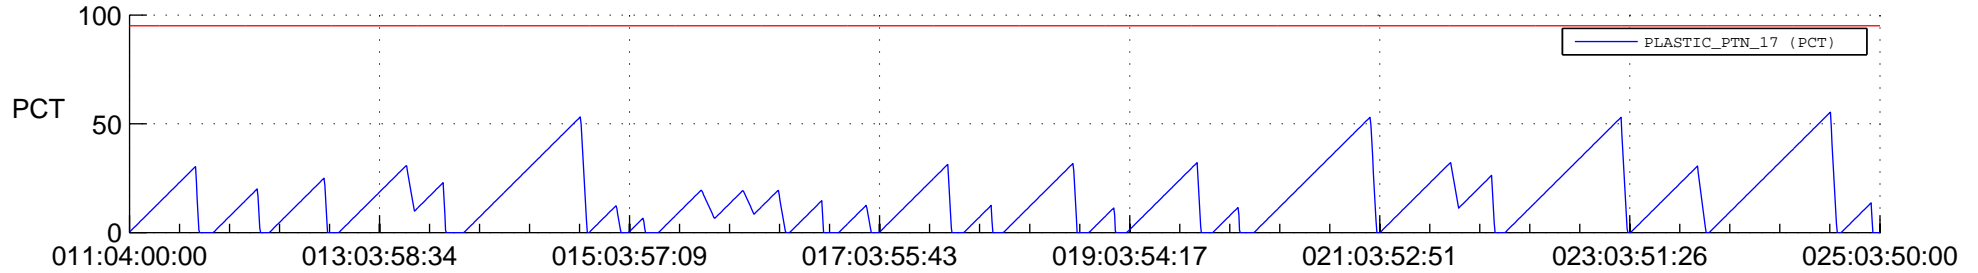

STEREO AHEAD SSR PCT Full Prediction

SWAVES_Percent_Full_Prediction

IMPACT_Percent_Full_Prediction

PLASTIC_Percent_Full_Prediction

Spacecraft_DownLink_Rate

Ground Time (2020:011:04:00:00.000 -2020:025:03:50:00.000)