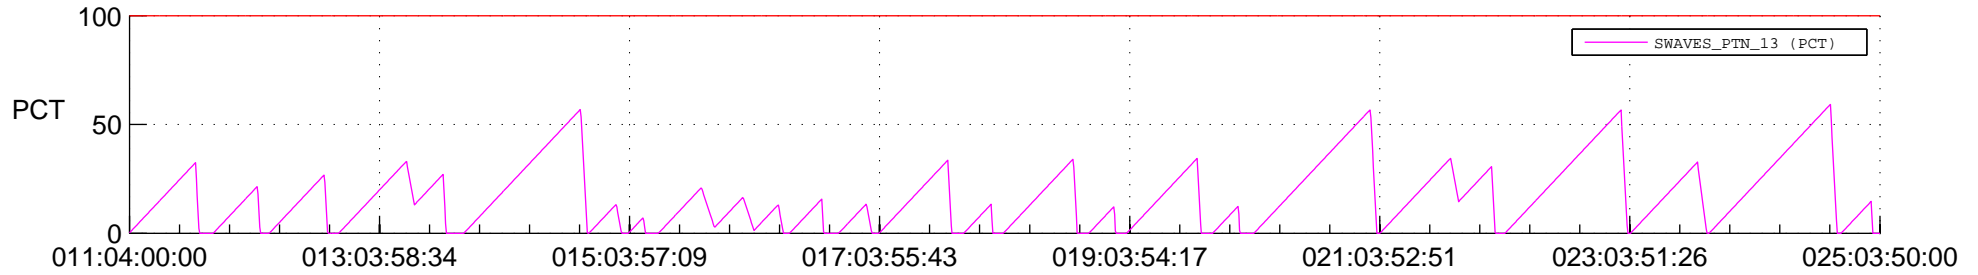

STEREO AHEAD SSR PCT Full Prediction

SWAVES_Percent_Full_Prediction

IMPACT_Percent_Full_Prediction

PLASTIC_Percent_Full_Prediction

Spacecraft_DownLink_Rate

Ground Time (2020:011:04:00:00.000 -2020:025:03:50:00.000)