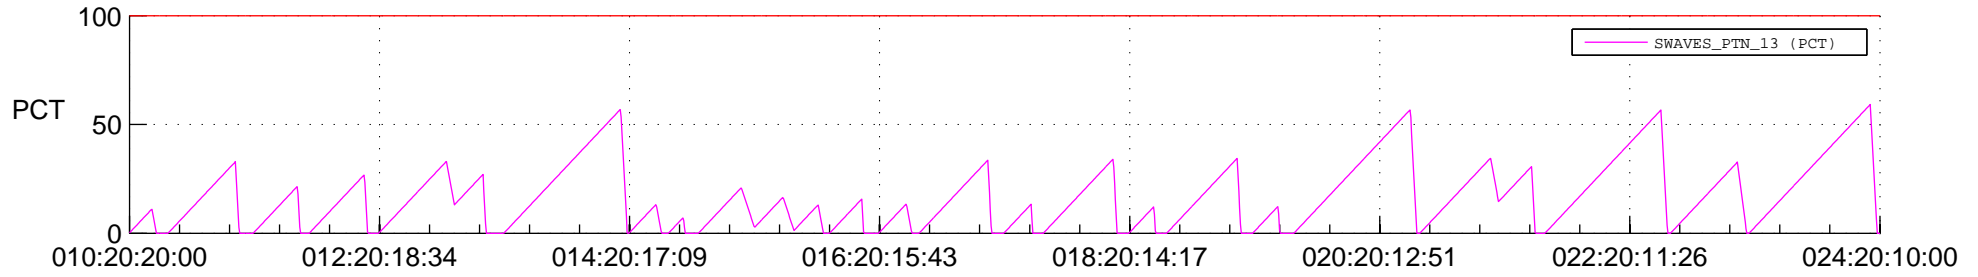

STEREO AHEAD SSR PCT Full Prediction

SWAVES_Percent_Full_Prediction

IMPACT_Percent_Full_Prediction

PLASTIC_Percent_Full_Prediction

Spacecraft_DownLink_Rate