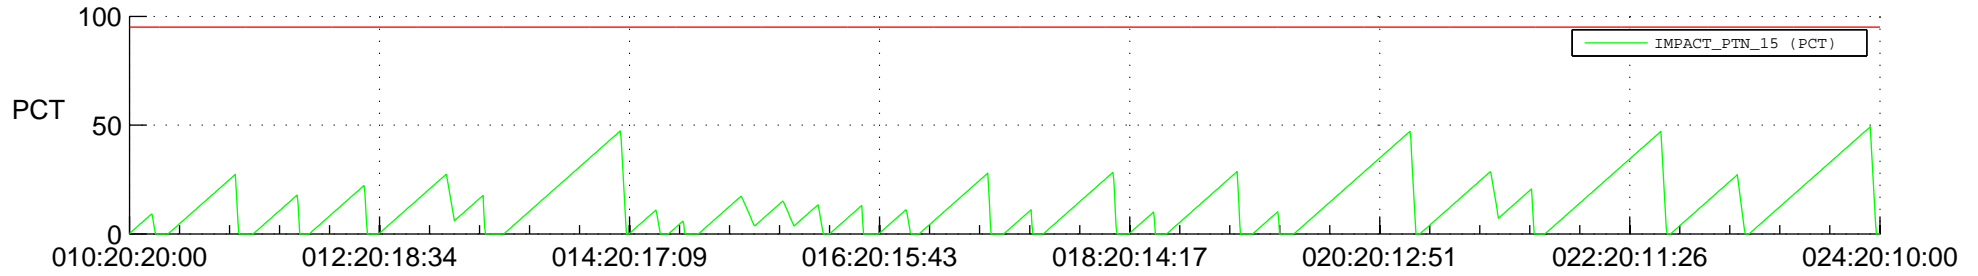

STEREO AHEAD SSR PCT Full Prediction

SWAVES_Percent_Full_Prediction

IMPACT_Percent_Full_Prediction

PLASTIC_Percent_Full_Prediction

Spacecraft_DownLink_Rate