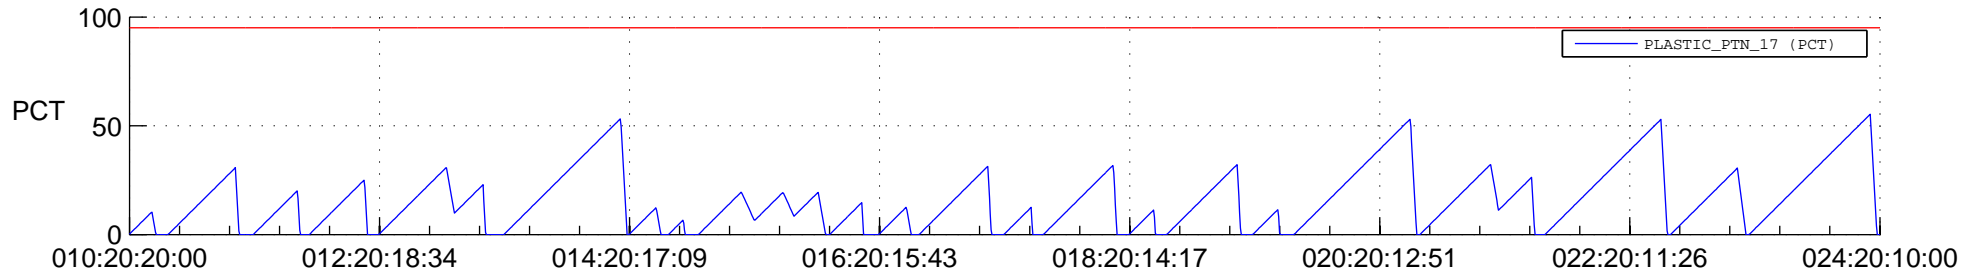

STEREO AHEAD SSR PCT Full Prediction

SWAVES_Percent_Full_Prediction

IMPACT_Percent_Full_Prediction

PLASTIC_Percent_Full_Prediction

Spacecraft_DownLink_Rate