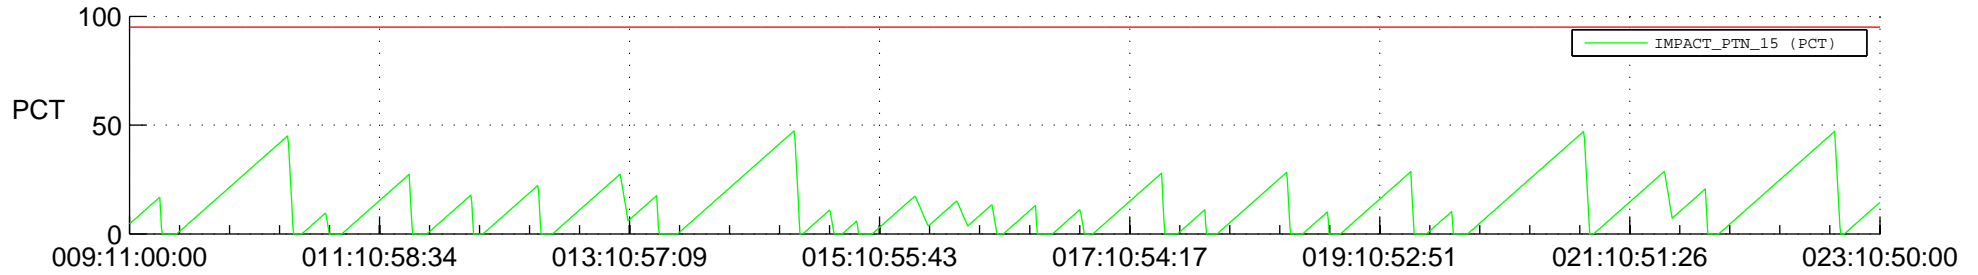

STEREO AHEAD SSR PCT Full Prediction

SWAVES_Percent_Full_Prediction

IMPACT_Percent_Full_Prediction

PLASTIC_Percent_Full_Prediction

Spacecraft_DownLink_Rate