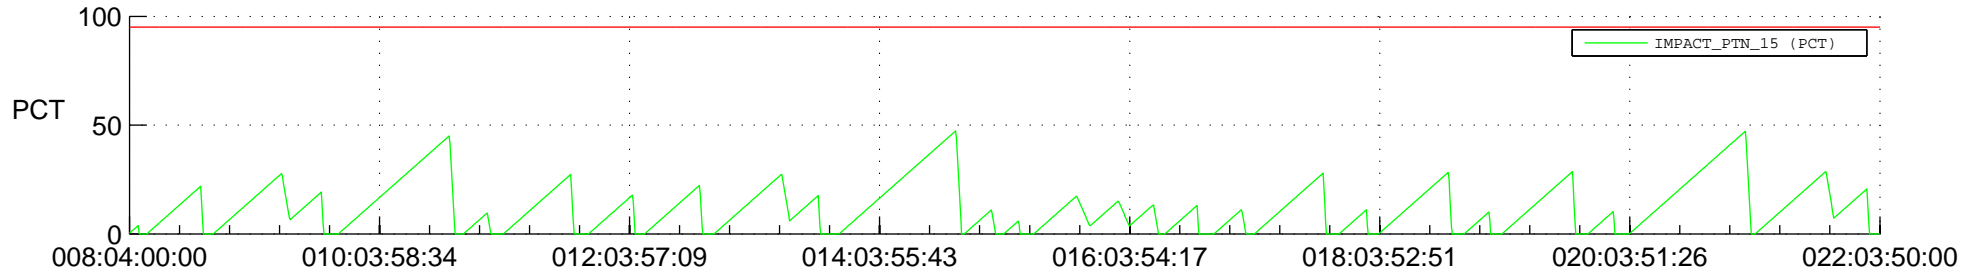

STEREO AHEAD SSR PCT Full Prediction

SWAVES_Percent_Full_Prediction

IMPACT_Percent_Full_Prediction

PLASTIC_Percent_Full_Prediction

Spacecraft_DownLink_Rate