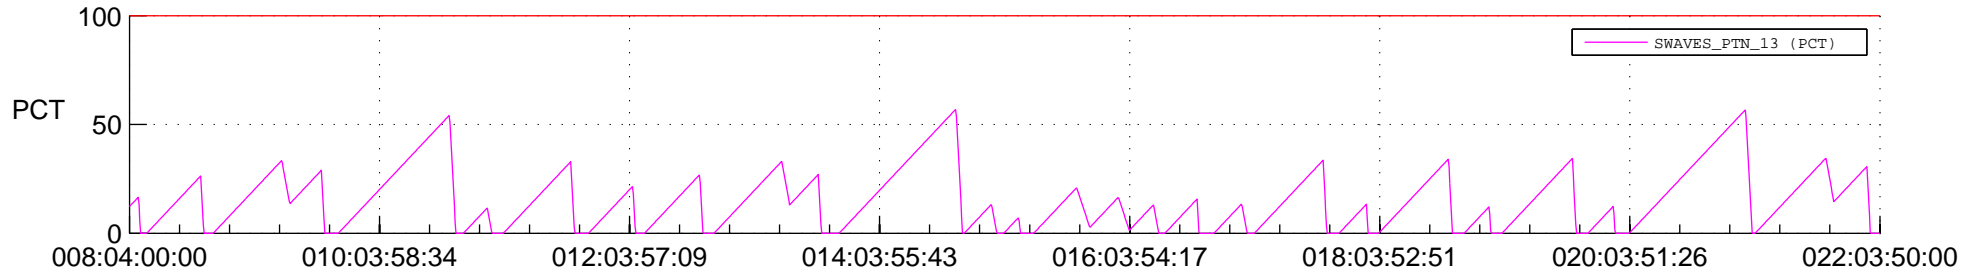

STEREO AHEAD SSR PCT Full Prediction

SWAVES_Percent_Full_Prediction

IMPACT_Percent_Full_Prediction

PLASTIC_Percent_Full_Prediction

Spacecraft_DownLink_Rate