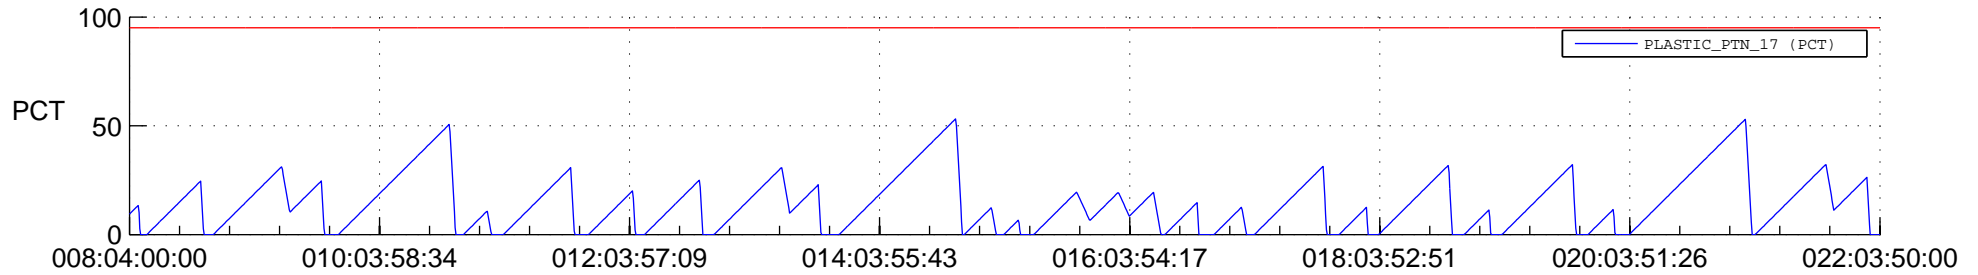

STEREO AHEAD SSR PCT Full Prediction

SWAVES_Percent_Full_Prediction

IMPACT_Percent_Full_Prediction

PLASTIC_Percent_Full_Prediction

Spacecraft_DownLink_Rate