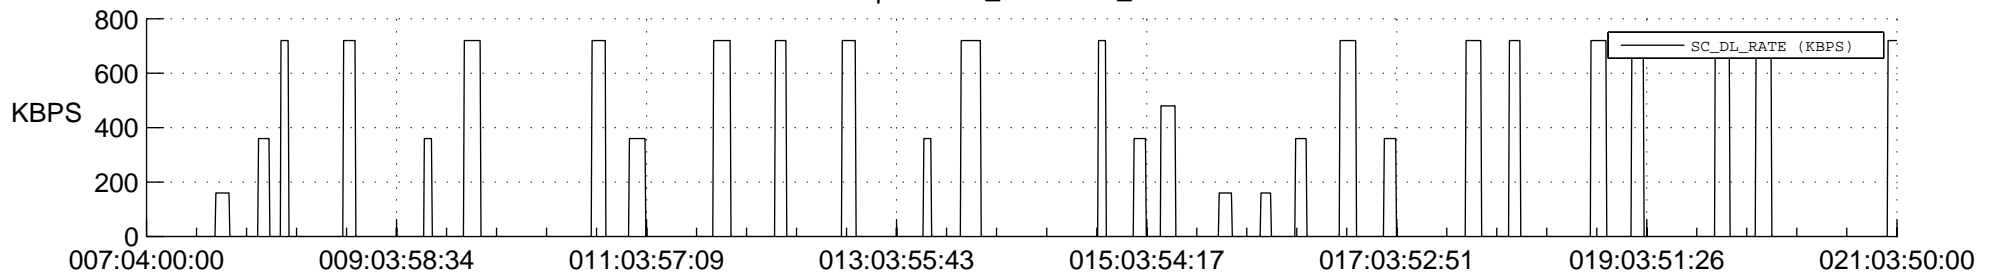

## Spacecraft\_DownLink\_Rate

Ground Time (2020:007:04:00:00.000 -2020:021:03:50:00.000)