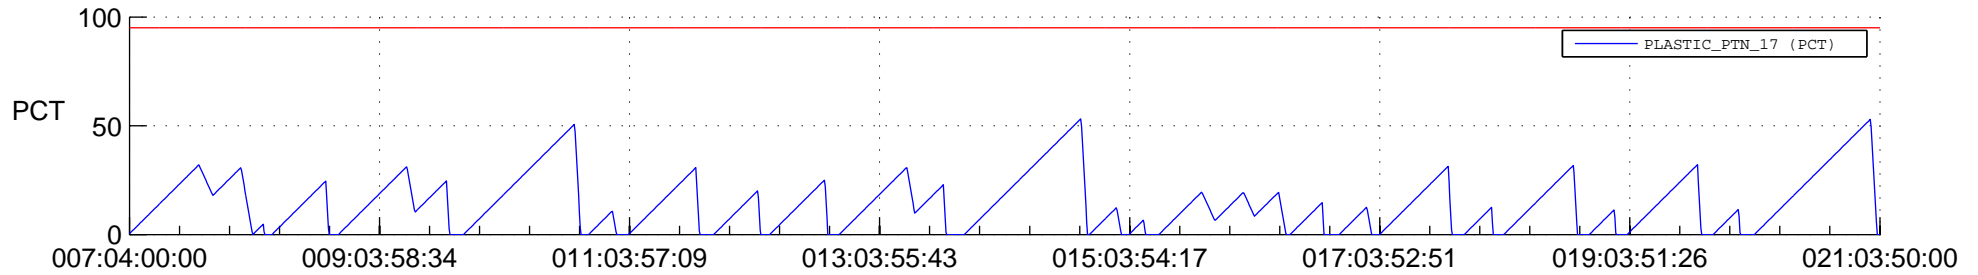

## SWAVES\_Percent\_Full\_Prediction

## Spacecraft\_DownLink\_Rate

Ground Time (2020:007:04:00:00.000 -2020:021:03:50:00.000)