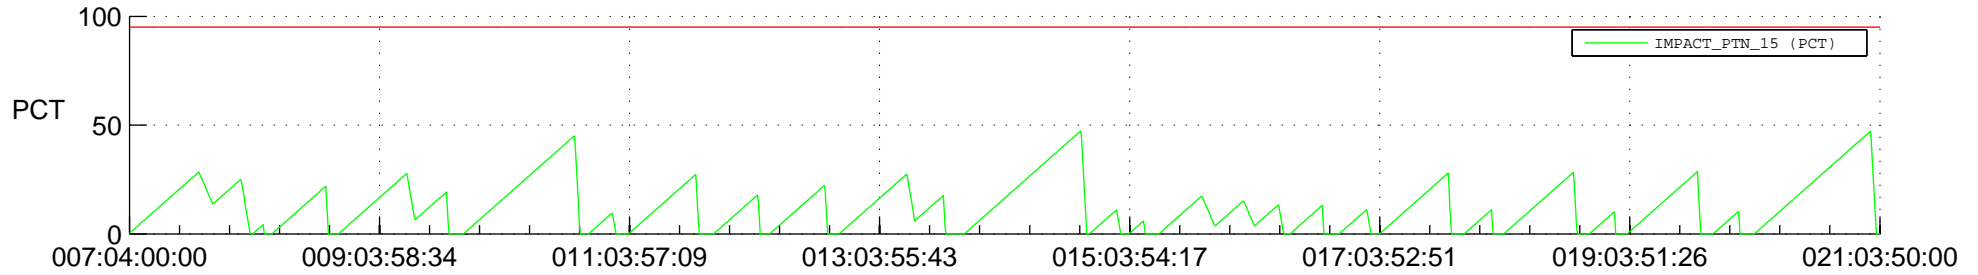

IMPACT_Percent_Full_Prediction