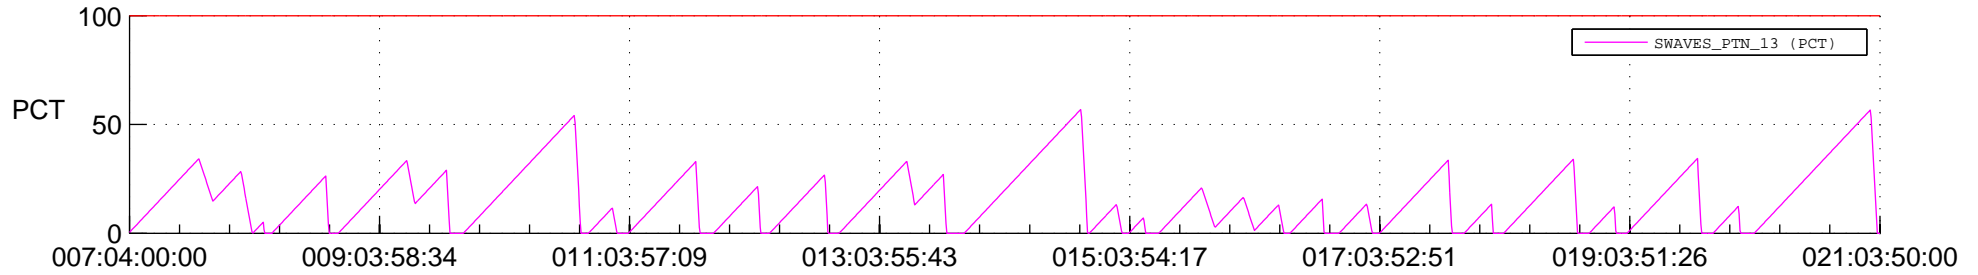

## SWAVES\_Percent\_Full\_Prediction

## Spacecraft\_DownLink\_Rate

Ground Time (2020:007:04:00:00.000 -2020:021:03:50:00.000)