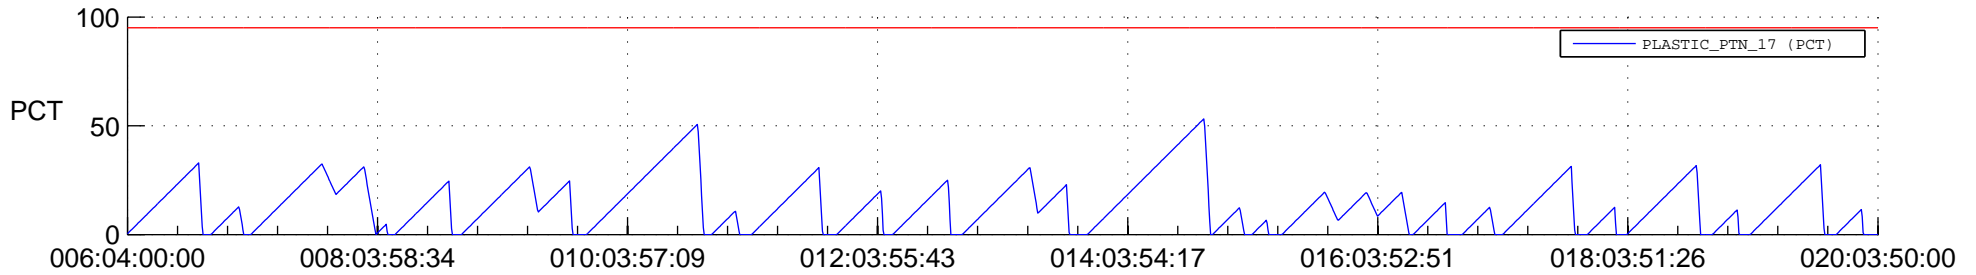

STEREO AHEAD SSR PCT Full Prediction

SWAVES_Percent_Full_Prediction

IMPACT_Percent_Full_Prediction

PLASTIC_Percent_Full_Prediction

Spacecraft_DownLink_Rate

Ground Time (2020:006:04:00:00.000 -2020:020:03:50:00.000)