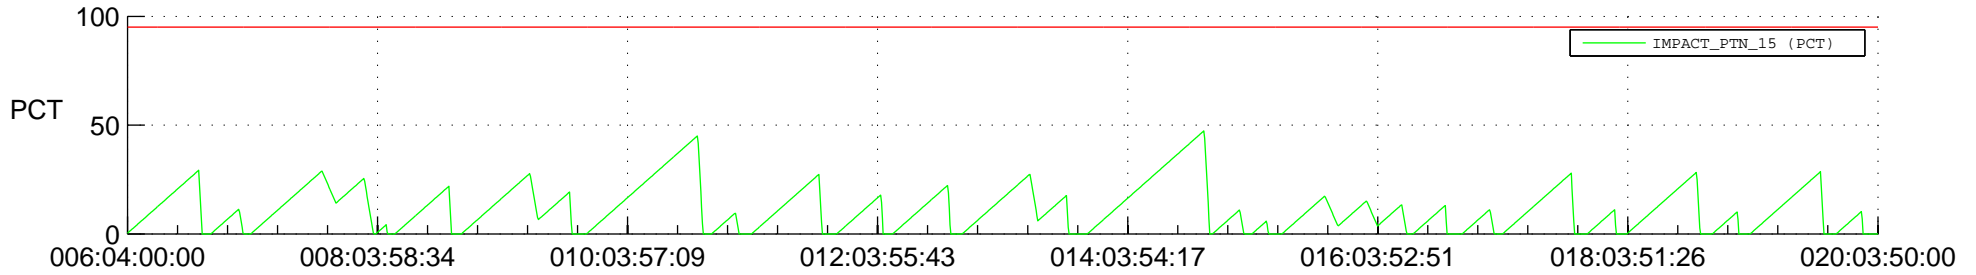

STEREO AHEAD SSR PCT Full Prediction

SWAVES_Percent_Full_Prediction

IMPACT_Percent_Full_Prediction

PLASTIC_Percent_Full_Prediction

Spacecraft_DownLink_Rate

Ground Time (2020:006:04:00:00.000 -2020:020:03:50:00.000)