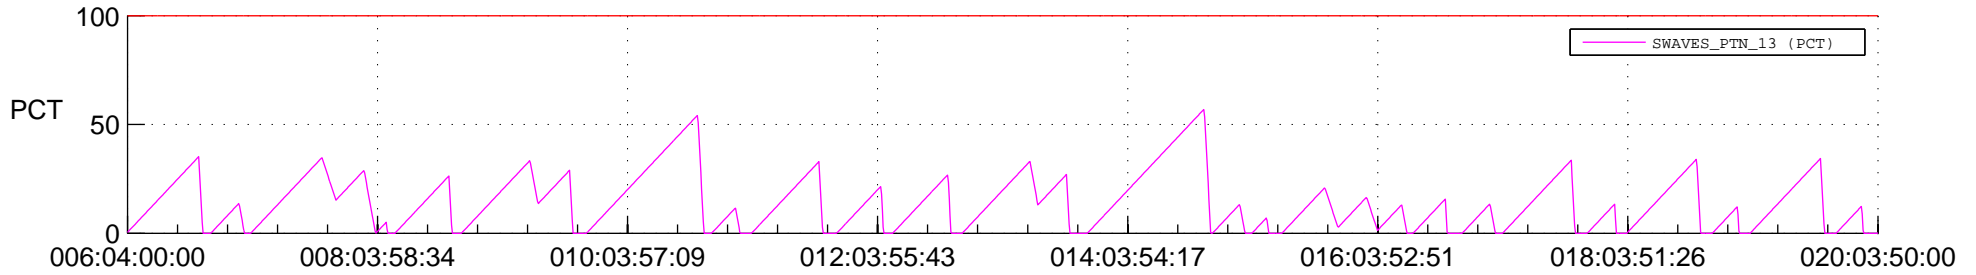

STEREO AHEAD SSR PCT Full Prediction

SWAVES_Percent_Full_Prediction

IMPACT_Percent_Full_Prediction

PLASTIC_Percent_Full_Prediction

Spacecraft_DownLink_Rate

Ground Time (2020:006:04:00:00.000 -2020:020:03:50:00.000)