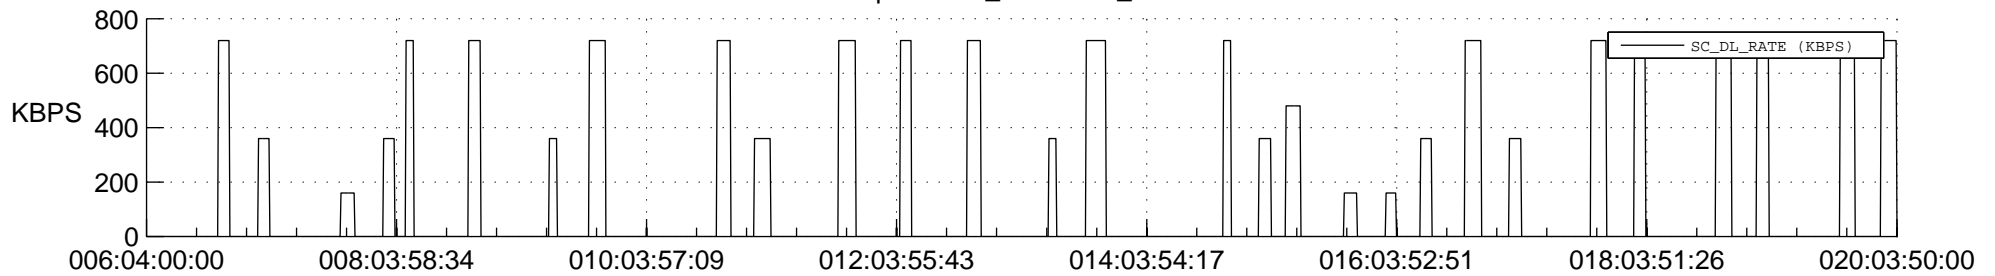

STEREO AHEAD SSR PCT Full Prediction

SWAVES_Percent_Full_Prediction

IMPACT_Percent_Full_Prediction

PLASTIC_Percent_Full_Prediction

Spacecraft_DownLink_Rate

Ground Time (2020:006:04:00:00.000 -2020:020:03:50:00.000)