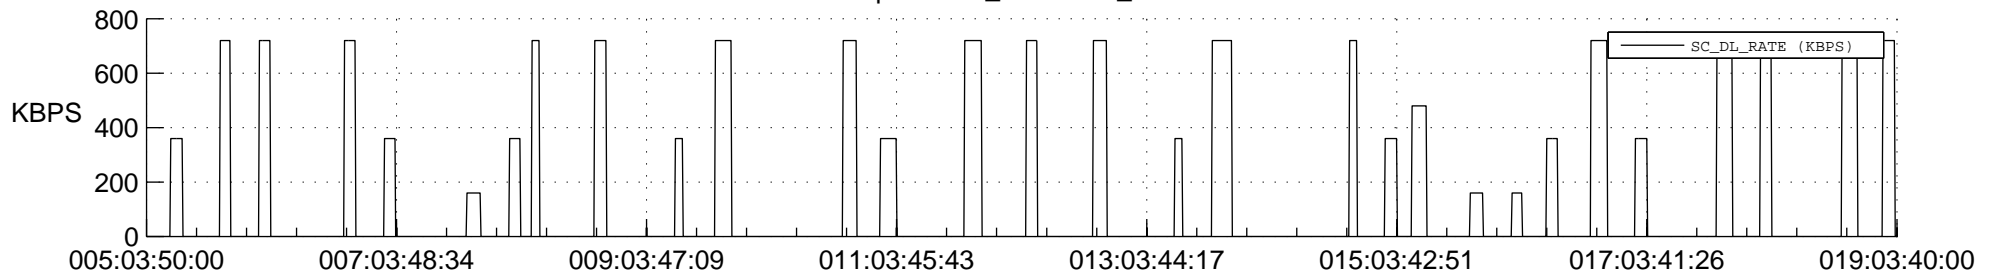

STEREO AHEAD SSR PCT Full Prediction

SWAVES_Percent_Full_Prediction

IMPACT_Percent_Full_Prediction

PLASTIC_Percent_Full_Prediction

Spacecraft_DownLink_Rate

Ground Time (2020:005:03:50:00.000 -2020:019:03:40:00.000)