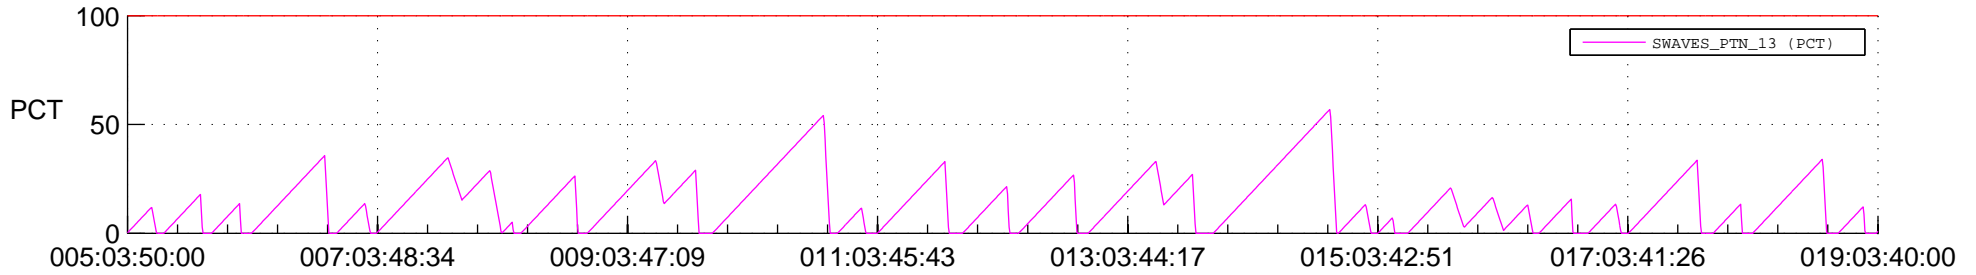

STEREO AHEAD SSR PCT Full Prediction

SWAVES_Percent_Full_Prediction

IMPACT_Percent_Full_Prediction

PLASTIC_Percent_Full_Prediction

Spacecraft_DownLink_Rate

Ground Time (2020:005:03:50:00.000 -2020:019:03:40:00.000)