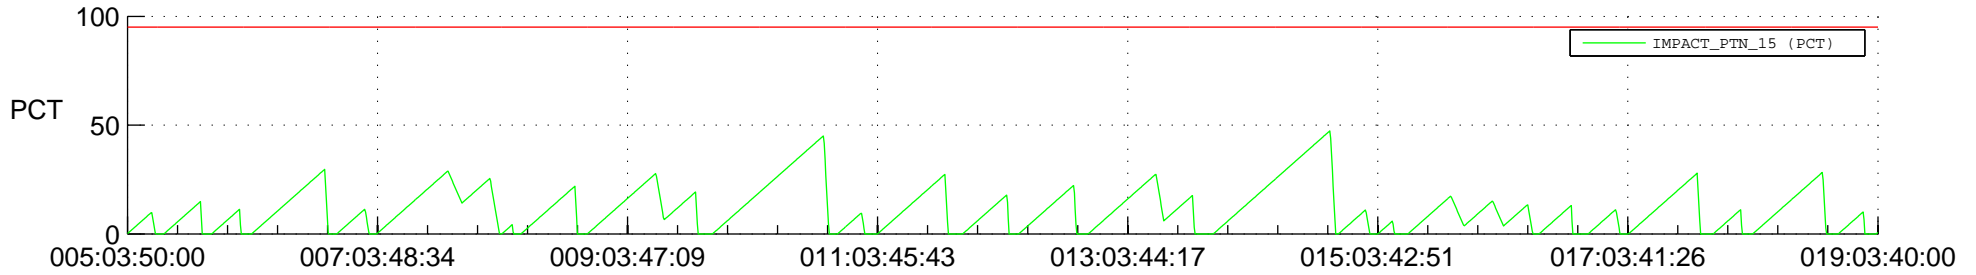

STEREO AHEAD SSR PCT Full Prediction

SWAVES_Percent_Full_Prediction

IMPACT_Percent_Full_Prediction

PLASTIC_Percent_Full_Prediction

Spacecraft_DownLink_Rate

Ground Time (2020:005:03:50:00.000 -2020:019:03:40:00.000)