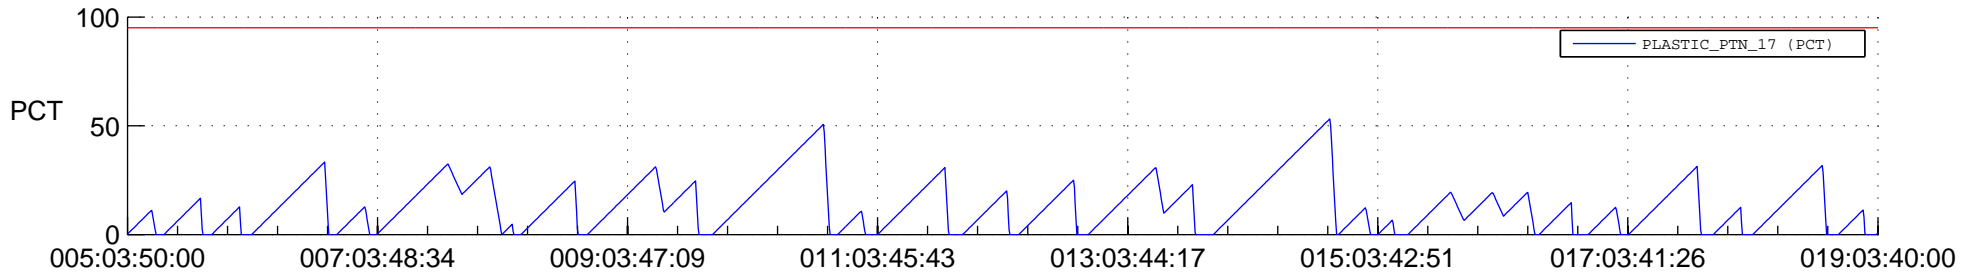

STEREO AHEAD SSR PCT Full Prediction

SWAVES_Percent_Full_Prediction

IMPACT_Percent_Full_Prediction

PLASTIC_Percent_Full_Prediction

Spacecraft_DownLink_Rate

Ground Time (2020:005:03:50:00.000 -2020:019:03:40:00.000)