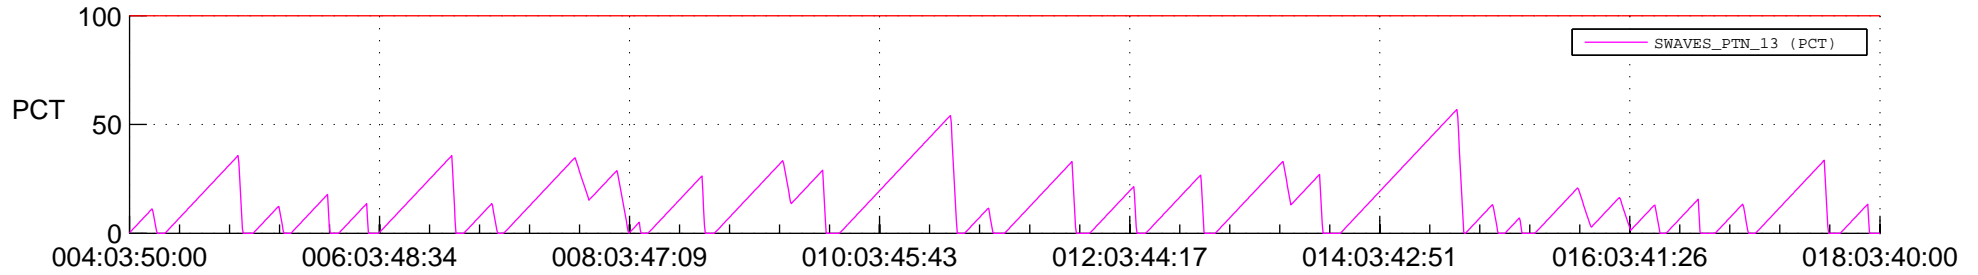

STEREO AHEAD SSR PCT Full Prediction

SWAVES_Percent_Full_Prediction

IMPACT_Percent_Full_Prediction

PLASTIC_Percent_Full_Prediction

Spacecraft_DownLink_Rate

Ground Time (2020:004:03:50:00.000 -2020:018:03:40:00.000)