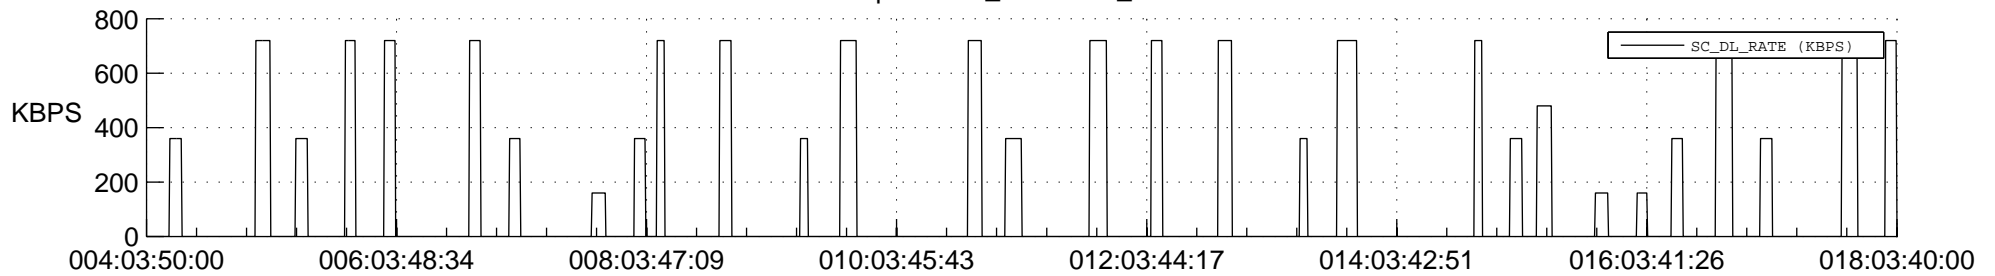

STEREO AHEAD SSR PCT Full Prediction

SWAVES_Percent_Full_Prediction

IMPACT_Percent_Full_Prediction

PLASTIC_Percent_Full_Prediction

Spacecraft_DownLink_Rate

Ground Time (2020:004:03:50:00.000 -2020:018:03:40:00.000)