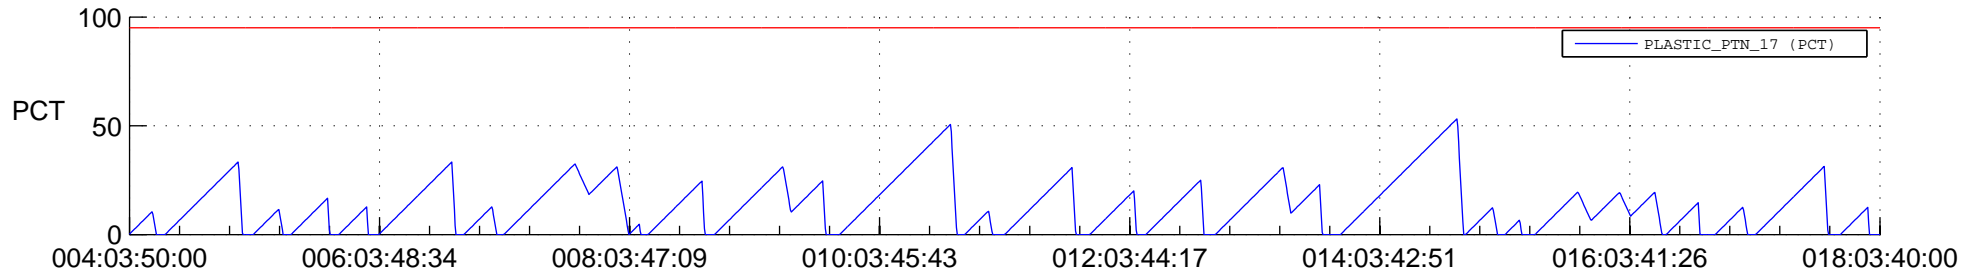

STEREO AHEAD SSR PCT Full Prediction

SWAVES_Percent_Full_Prediction

IMPACT_Percent_Full_Prediction

PLASTIC_Percent_Full_Prediction

Spacecraft_DownLink_Rate

Ground Time (2020:004:03:50:00.000 -2020:018:03:40:00.000)