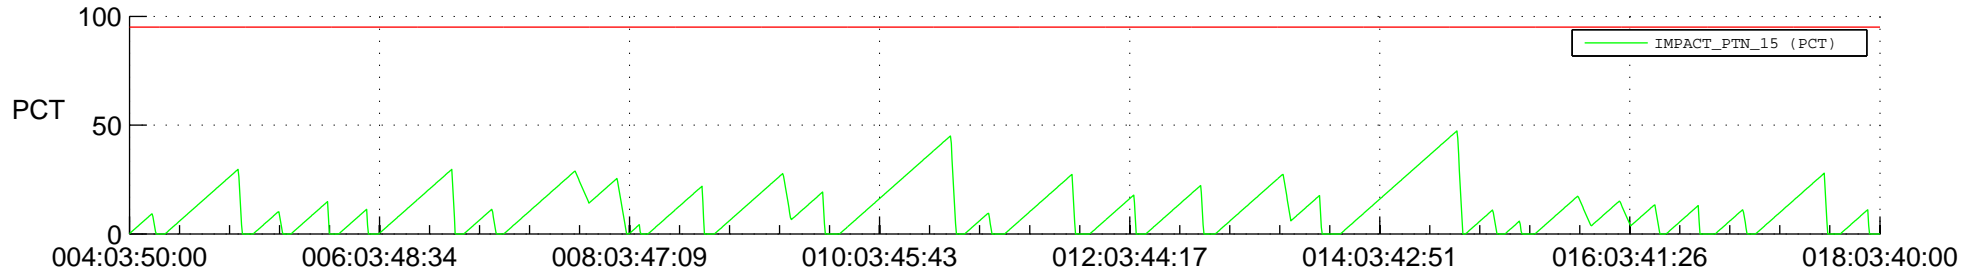

STEREO AHEAD SSR PCT Full Prediction

SWAVES_Percent_Full_Prediction

IMPACT_Percent_Full_Prediction

PLASTIC_Percent_Full_Prediction

Spacecraft_DownLink_Rate

Ground Time (2020:004:03:50:00.000 -2020:018:03:40:00.000)