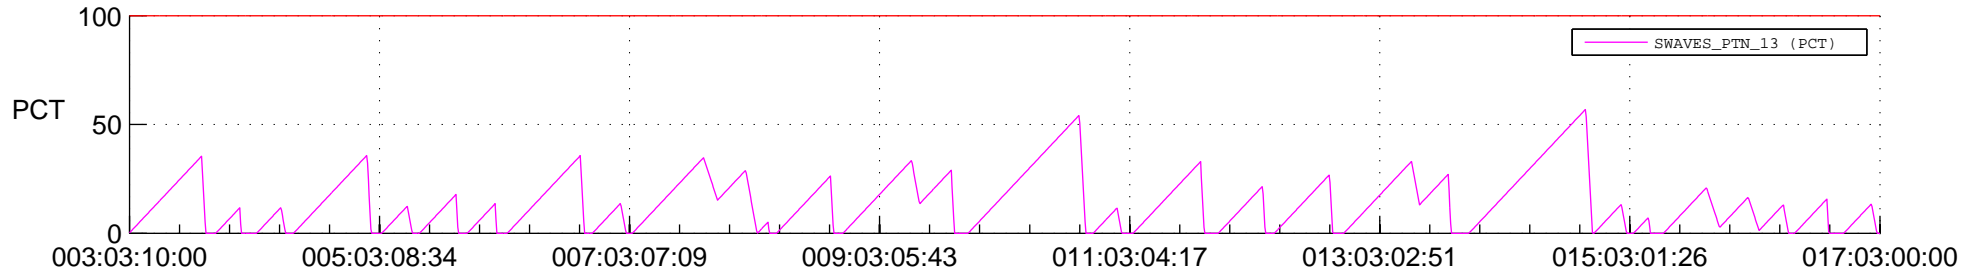

STEREO AHEAD SSR PCT Full Prediction

SWAVES_Percent_Full_Prediction

IMPACT_Percent_Full_Prediction

PLASTIC_Percent_Full_Prediction

Spacecraft_DownLink_Rate