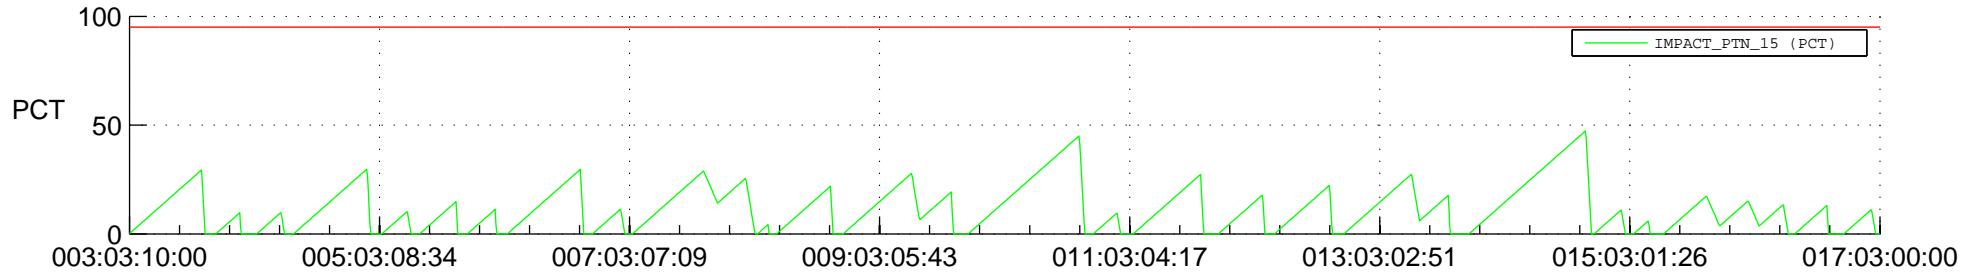

STEREO AHEAD SSR PCT Full Prediction

SWAVES_Percent_Full_Prediction

IMPACT_Percent_Full_Prediction

PLASTIC_Percent_Full_Prediction

Spacecraft_DownLink_Rate