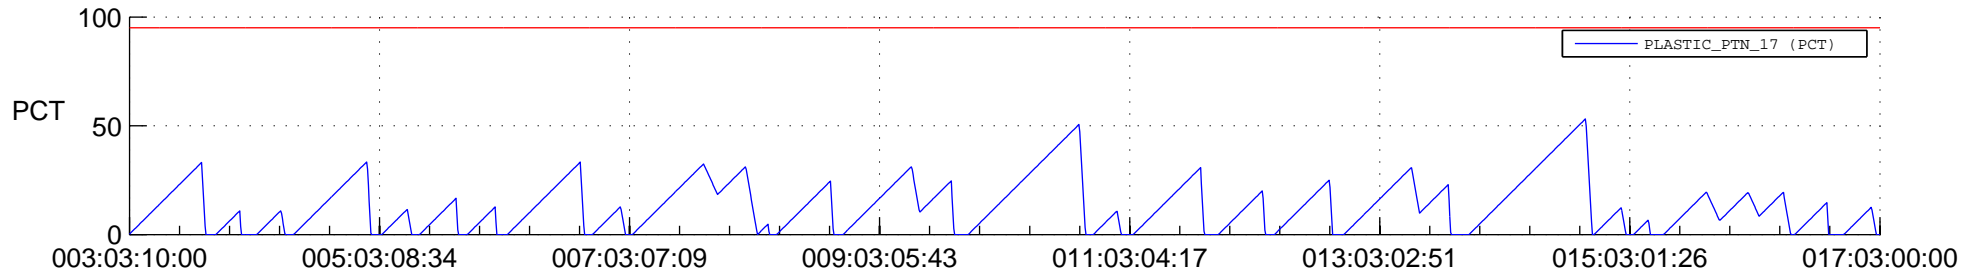

STEREO AHEAD SSR PCT Full Prediction

SWAVES_Percent_Full_Prediction

IMPACT_Percent_Full_Prediction

PLASTIC_Percent_Full_Prediction

Spacecraft_DownLink_Rate