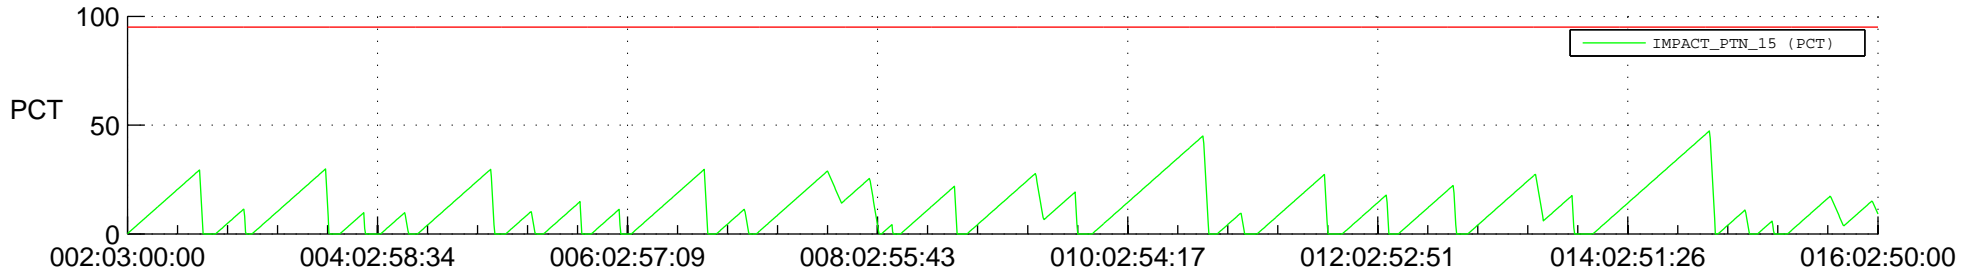

STEREO AHEAD SSR PCT Full Prediction

SWAVES_Percent_Full_Prediction

IMPACT_Percent_Full_Prediction

PLASTIC_Percent_Full_Prediction

Spacecraft_DownLink_Rate