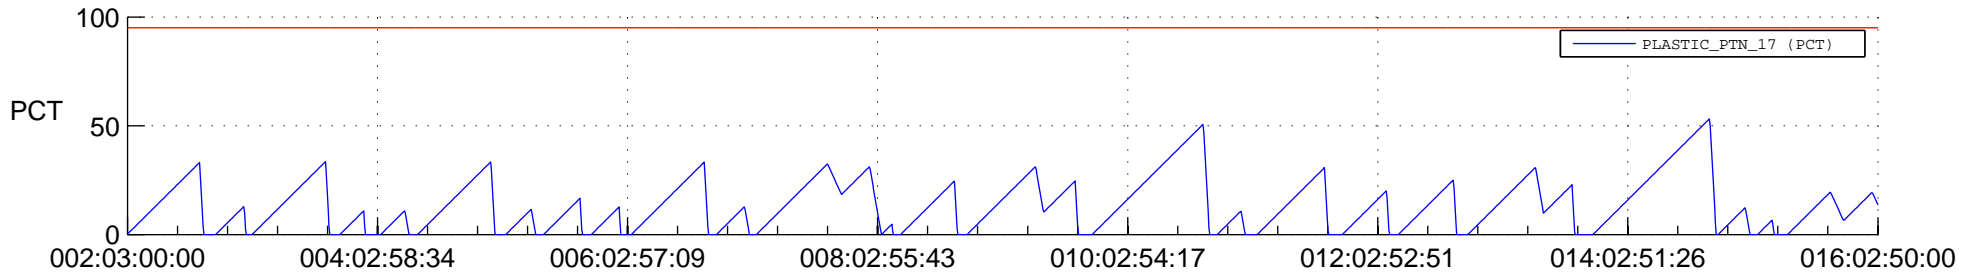

STEREO AHEAD SSR PCT Full Prediction

SWAVES_Percent_Full_Prediction

IMPACT_Percent_Full_Prediction

PLASTIC_Percent_Full_Prediction

Spacecraft_DownLink_Rate