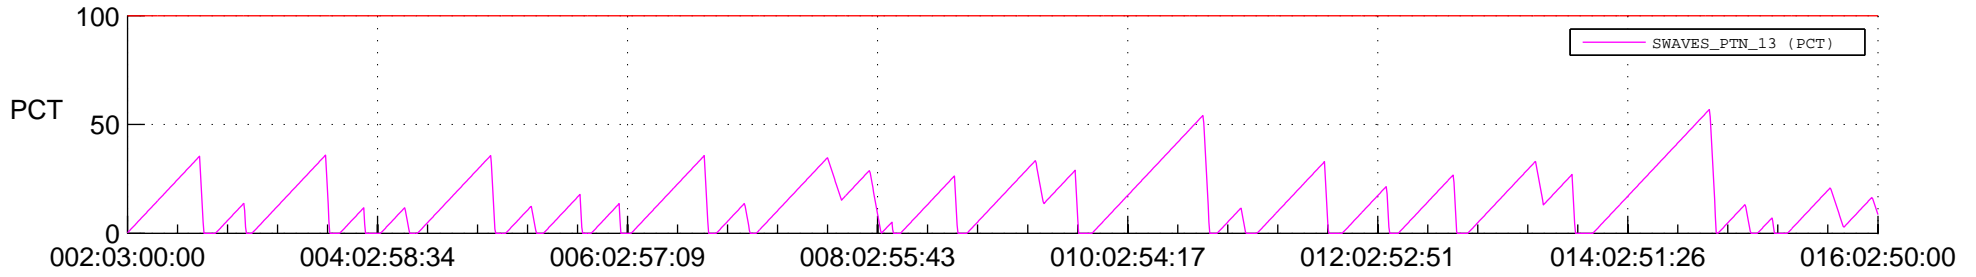

STEREO AHEAD SSR PCT Full Prediction

SWAVES_Percent_Full_Prediction

IMPACT_Percent_Full_Prediction

PLASTIC_Percent_Full_Prediction

Spacecraft_DownLink_Rate