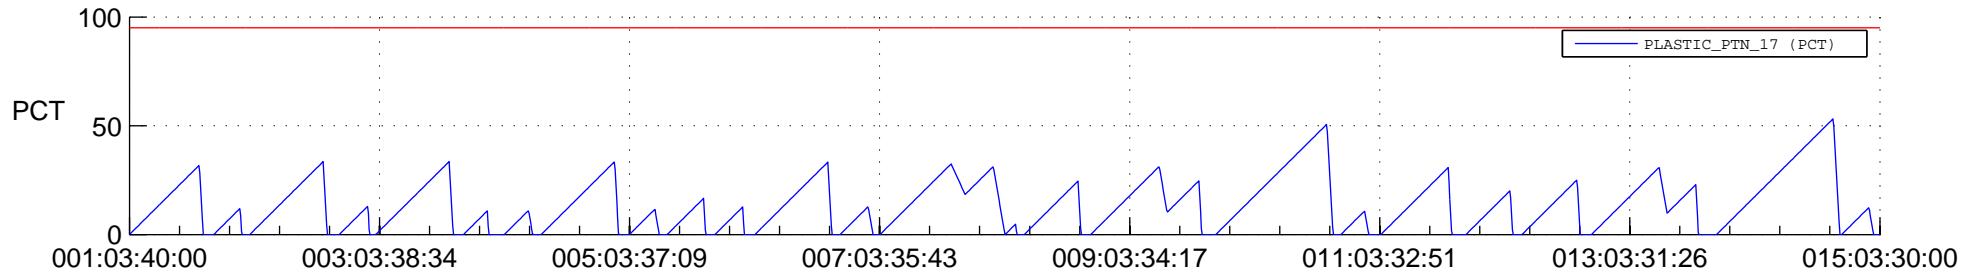

PLASTIC_Percent_Full_Prediction