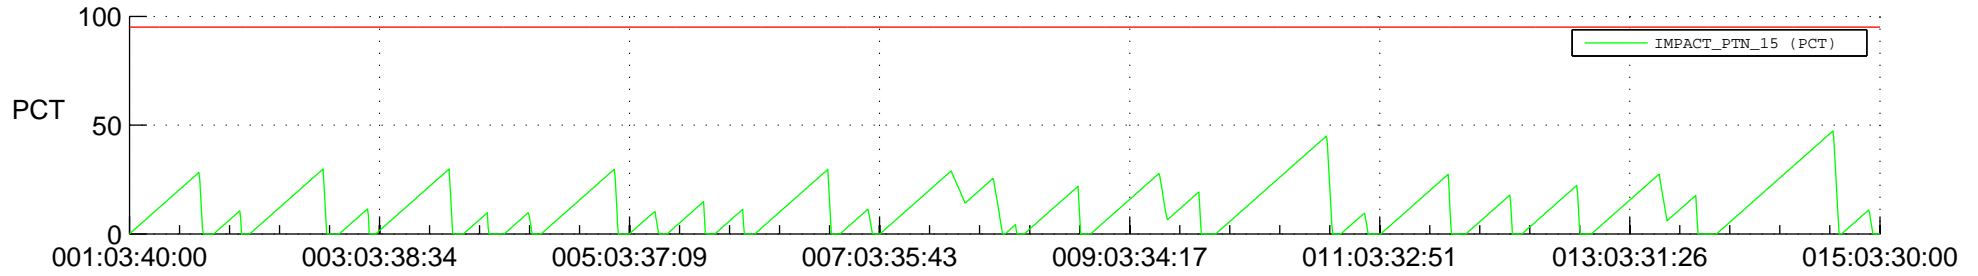

IMPACT_Percent_Full_Prediction