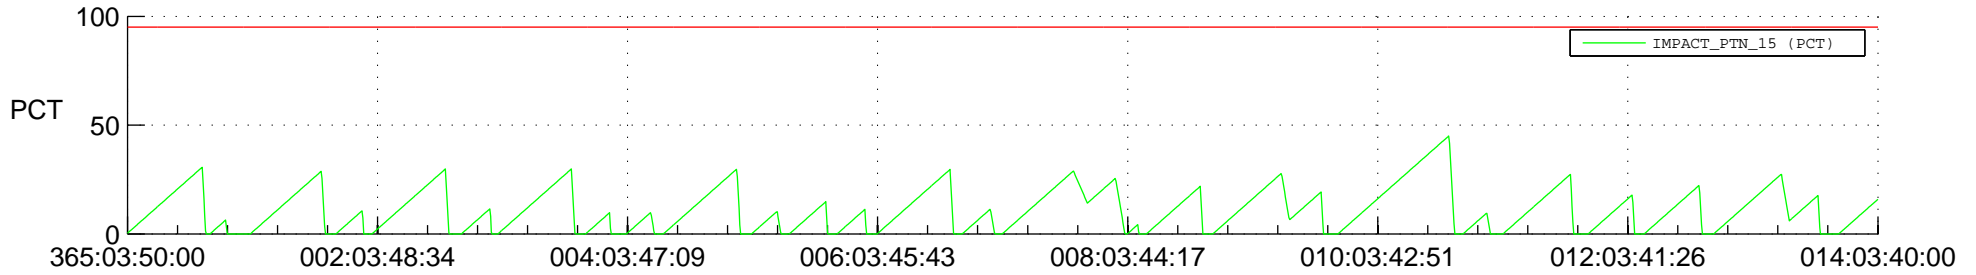

STEREO AHEAD SSR PCT Full Prediction

SWAVES_Percent_Full_Prediction

IMPACT_Percent_Full_Prediction

PLASTIC_Percent_Full_Prediction

Spacecraft_DownLink_Rate