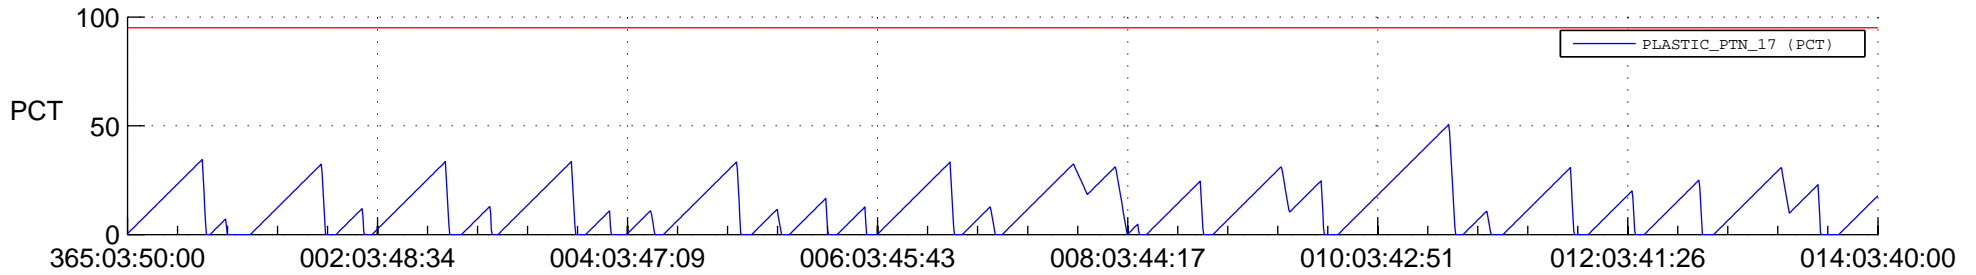

STEREO AHEAD SSR PCT Full Prediction

SWAVES_Percent_Full_Prediction

IMPACT_Percent_Full_Prediction

PLASTIC_Percent_Full_Prediction

Spacecraft_DownLink_Rate