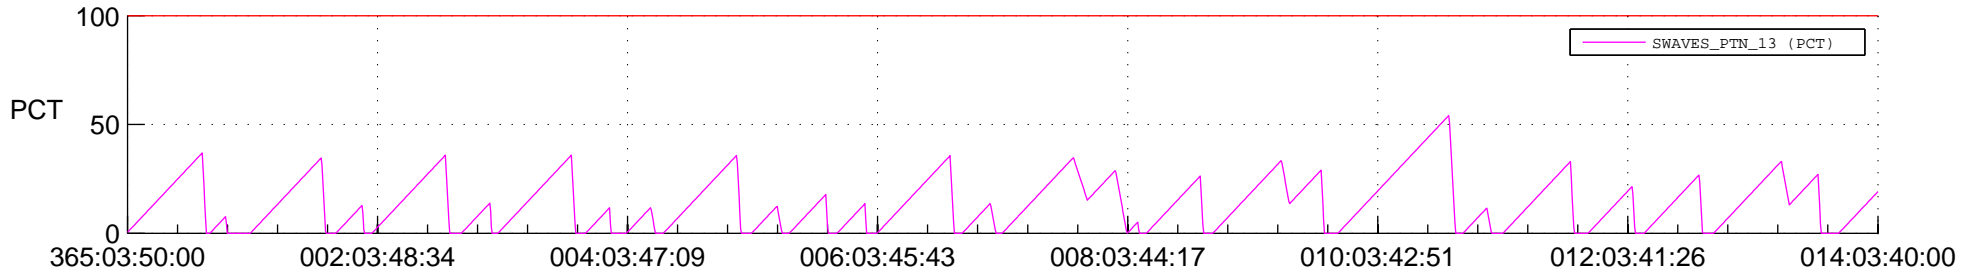

STEREO AHEAD SSR PCT Full Prediction

SWAVES_Percent_Full_Prediction

IMPACT_Percent_Full_Prediction

PLASTIC_Percent_Full_Prediction

Spacecraft_DownLink_Rate